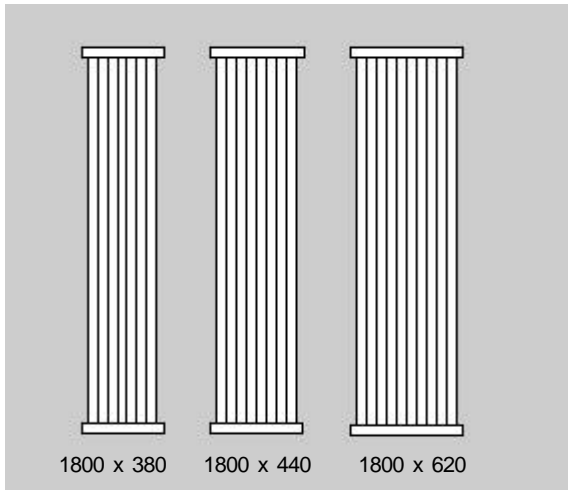

Arc radiators

A Graceful Contemporary Alternative

A subtle curve, impeccably repeated in each fine tube, gives Arc its characteristic elegance. Again you have a choice of sizes and heat outputs, in subtle Metallic Grey

Finished in Metallic Grey. Manual or thermostatic valve kits available.

Product Code	Height (mm)	Width (mm)	Btu/h* △t60	Watt* △t50	Tapping centres	Centres from wall	Maximum projection
AR1800x380	1800	380	3801	882	340	42	200
AR1800x440	1800	440	4399	1021	400	42	200
AR1800x620	1800	620	6197	1438	580	42	200