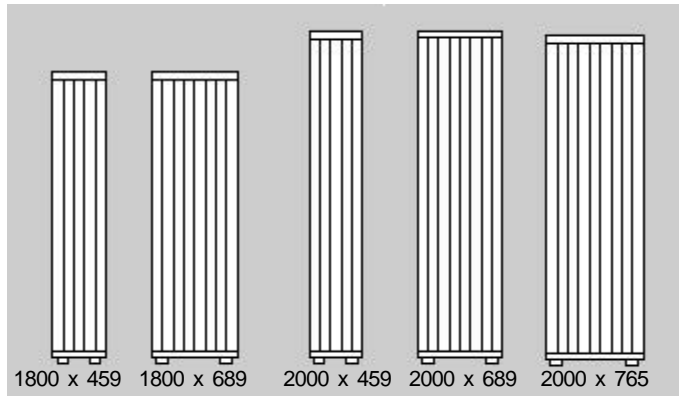

# Ellipse radiators

The unique curved column concept that sets a new design standard

Ellipse's gently curved columns offer two design variations.

Models are available with all-curved columns facing outwards, or they are presented alternately outward and inward to create a soft wave effect. You have further choice of size and output options, in white or any of a wide range of finishes to special order.

**Finished in White (RAL 9010) as standard - other finishes available to special order. Manual or thermostatic valve kits available.**

Product Code	Height (mm)	Width (mm)	Btu/h* Δt60	Watt* Δt50	Tapping centres	Centres from wall	Maximum projection	Special
EH1800x459	1800	459	3700	858	419	46	65	Special colours are available on all models indicated
EH1800x689	1800	689	5546	1287	649	46	65	
EH2000x459	2000	459	4114	954	419	46	65	
EH2000x689	2000	689	6172	1431	649	46	65	
EH2000x765	2000	765	7289	1590	725	46	65	
EOH1800x459	1800	459	3700	858	419	46	65	.
EOH1800x689	1800	689	5546	1287	649	46	65	.
EOH2000x459	2000	459	4114	954	419	46	65	.
EOH2000x689	2000	689	6172	1431	649	46	65	.
EOH2000x765	2000	765	7289	1590	725	46	65	.