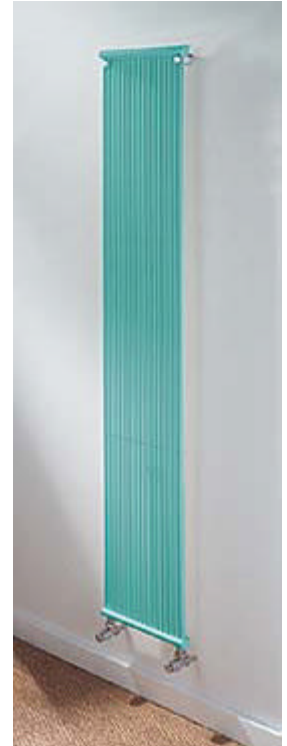

Vistaline tubular towel rails

Slim vertical tubes create an elegant design which also provides excellent heat output

Vistaline offers you the utmost style in a wide range of sizes and heat outputs. The L3H models feature an extra row of tubes to provide all the heating performance you could ever need.

There's also the choice of white as standard, or additional colours available to special order.

Finished in White (RAL 9010) as standard - other finishes available to special order. Manual or thermostatic valve kits available.

Product Code	Height (mm)	Width (mm)	Btu/h* Δt60	Watt* Δt50	Tapping centres	Centres from wall	Maximum projection	Special
L2H1800x320	1800	320	3208	742	280	42	60	Special colours are available on all models indicated
L2H1800x440	1800	440	4414	1021	400	42	60	
L2H1800x620	1800	620	6216	1438	580	42	60	
L2H2000x500	2000	500	5512	1275	460	42	60	.
L2H2000x620	2000	620	6830	1580	580	42	60	.
L2H2000x740	2000	740	8153	1886	700	42	60	.
L3H1800x320	1800	320	3536	818	280	448	66	.
L3H1800x440	1800	440	4885	1130	400	48	66	.
L3H1800x620	1800	620	6904	1597	580	48	66	.
L3H2000x500	2000	500	6117	1415	460	48	66	.
L3H2000x620	2000	620	7599	1758	580	48	66	.