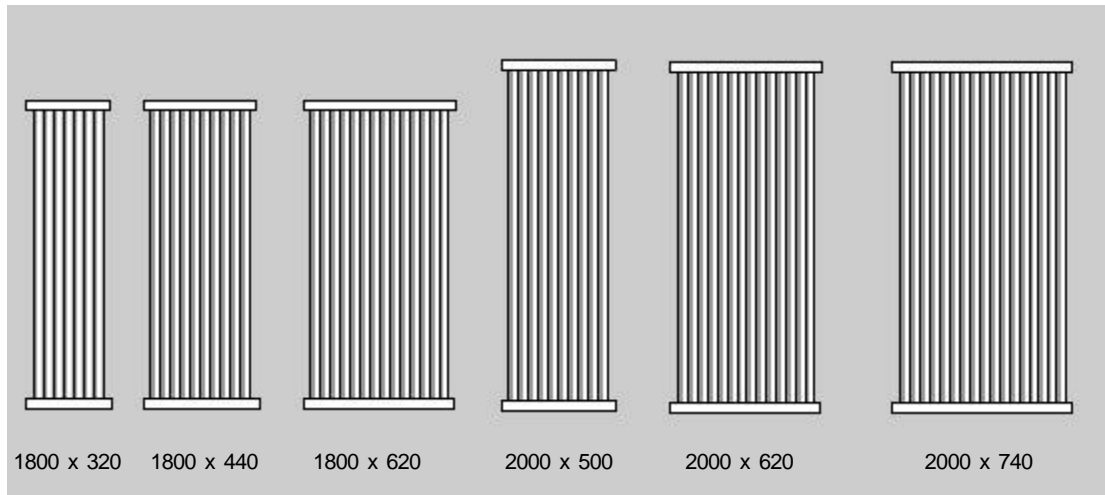

Vistaline tubular towel rails

Slim vertical tubes create an elegant design which also provides excellent heat output

Vistaline offers you the utmost style in a wide range of sizes and heat outputs. The L3H models feature an extra row of tubes to provide all the heating performance you could ever need.

There's also the choice of white as standard, or additional colours available to special order.

Finished in White (RAL 9010) as standard - other finishes available to special order. Manual or thermostatic valve kits available.

Product Code	Height (mm)	Width (mm)	Btu/h* Δt60	Watt* Δt50	Tapping centres	Centres from wall	Maximum projection	Special
L2H1800x320	1800	320	3208	742	280	42	60	Special colours are available on all models indicated
L2H1800x440	1800	440	4414	1021	400	42	60	
L2H1800x620	1800	620	6216	1438	580	42	60	
L2H2000x500	2000	500	5512	1275	460	42	60	.
L2H2000x620	2000	620	6830	1580	580	42	60	.
L2H2000x740	2000	740	8153	1886	700	42	60	.
L3H1800x320	1800	320	3536	818	280	448	66	.
L3H1800x440	1800	440	4885	1130	400	48	66	.
L3H1800x620	1800	620	6904	1597	580	48	66	.
L3H2000x500	2000	500	6117	1415	460	48	66	.
L3H2000x620	2000	620	7599	1758	580	48	66	.