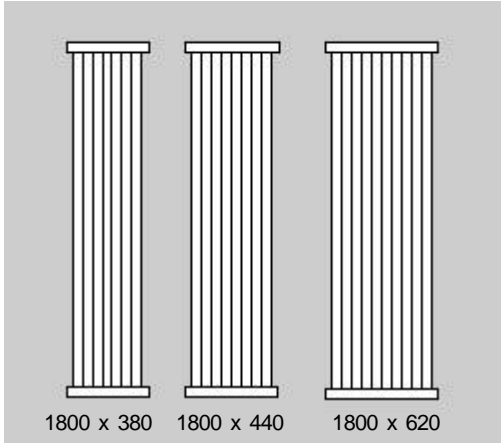

Wave radiators

Exceptional styling and heating performance

Wave creates a uniquely sophisticated focal point wherever it's installed. The fine tubes are precisely curved to produce a distinctive Wave that's also exceptionally efficient in terms of room heating. You have a choice of three sizes and heat outputs, in subtle Metallic Grey.

Finished in Metallic Grey. Manual or thermostatic valve kits available.

Product Code	Height (mm)	Width (mm)	Btu/h* Δt_{60}	Watt* Δt_{50}	Tapping centres	Centres from wall	Maximum projection
WA1800x380	1800	380	3801	882	340	60	120
WA1800x440	1800	440	4399	1021	400	60	120
WA1800x620	1800	620	6197	1438	580	60	120