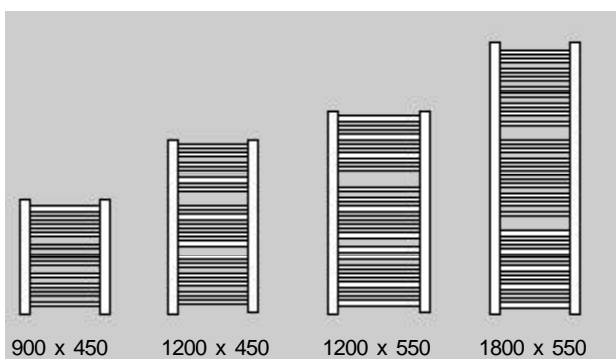

The straight model features an extra heated back rail to hold the towel behind the heated surface - providing the ultimate in drying and room heating efficiency - without obscuring the elegant design.

Product Code	Height (mm)	Width (mm)	Btu/h* $\Delta t_{60}$	Watt* $\Delta t_{50}$	Tapping centres	Centres from wall	Maximum projection	Element rating
ETR900x450WH/CP	900	450	1750/1361	405/316	310	80	100	350W
ETR1200x450WH/CP	1200	450	2398/1863	554/432	310	80	100	350W
ETR1200x550WH/CP	1200	550	2924/2272	676/527	410	80	100	650W/350W
ETR1800x550WH/CP	1800	550	4565/3552	1056/824	410	80	100	900W