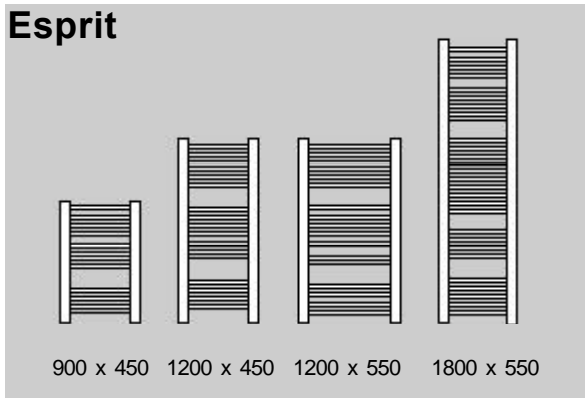

Esprit tubular towel rails

The fine tubes of Esprit provide a sophisticated variation to the classic ladder-style

Esprit towel rails give you the option to choose either a straight or curved look, available in a white or chrome finish.

The straight model features an extra heated back rail to hold the towel behind the heated surface - providing the ultimate in drying and room heating efficiency - without obscuring the elegant design.

The addition of an electric heating element means you can use these towel rails outside the central heating season. Both straight and curved models are available in a range of sizes and outputs.

Finished in White (RAL 9010) or Chrome. Matching manual or thermostatic valve kits available.