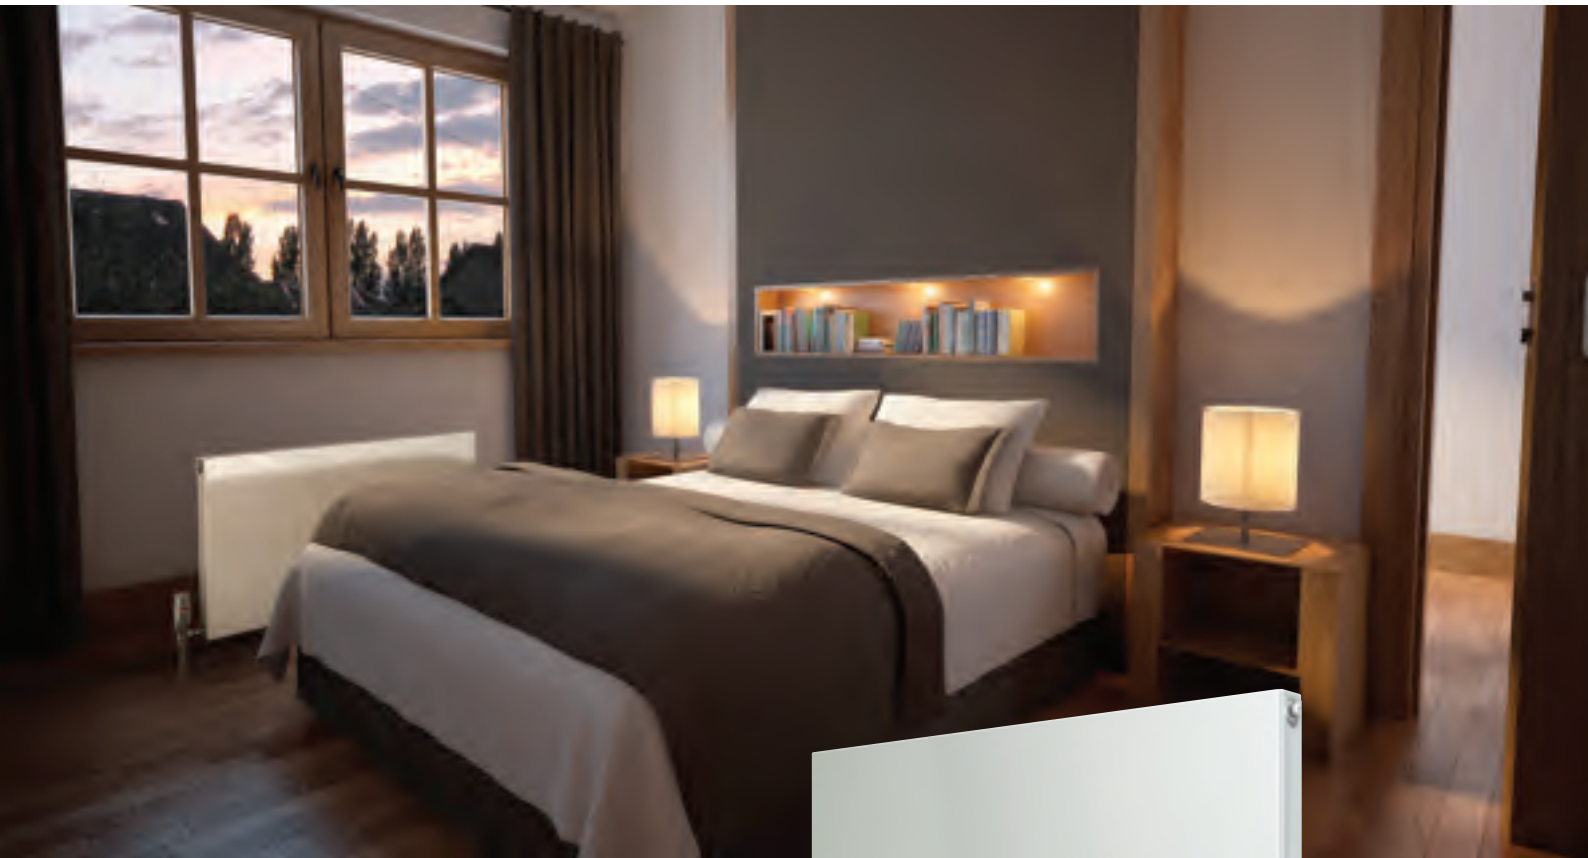

# Planar

Simple and understated, the Planar is the ultimate minimalist radiator. Completely flat, smooth finish, with integrated top grille and side panels, it has an exceptionally slim profile. Truly stylish and readily available to enhance any space.

74 models

---

Heights: 300mm to 600mm

---

Lengths: 400mm to 2000mm

---

Outputs: 235 to 3268 watts, 800 to 11150 Btu/hr

---