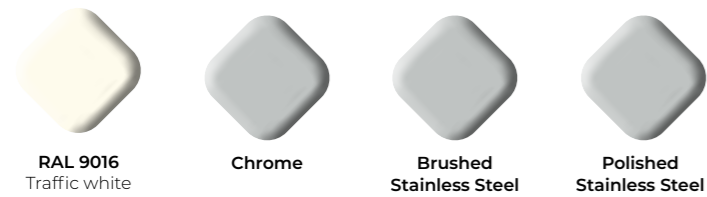

COLOUR GUIDE

COLOUR INFORMATION FOR THE:

Kitchen and Bathroom Series - Caliente Rail, Concord Rail & Vertical Ultra*
Designer Series - Compact with Style, Planar and Swing

COLOURS IN STOCK

Brushed and Polished Stainless Steel finishes are only available on Stainless Steel Towel Rail, Como and Lecco.

NATURAL COLOURS

METALLIC COLOURS

RAL COLOURS

*Please note: When choosing a colour only the front fascia panel can be coloured. Where the product height is 1000mm and 1200mm, the emitter, top grille and side panels are black. If the product height is 1800mm and 2000mm, the emitter, top grille and side panels are white.

Stelrad Radiators are available in white (RAL 9016) as standard, however the specific radiators identified are now available in a variety of colours.

COLOUR INFORMATION FOR THE:

Designer Series - Classic Column, Concord