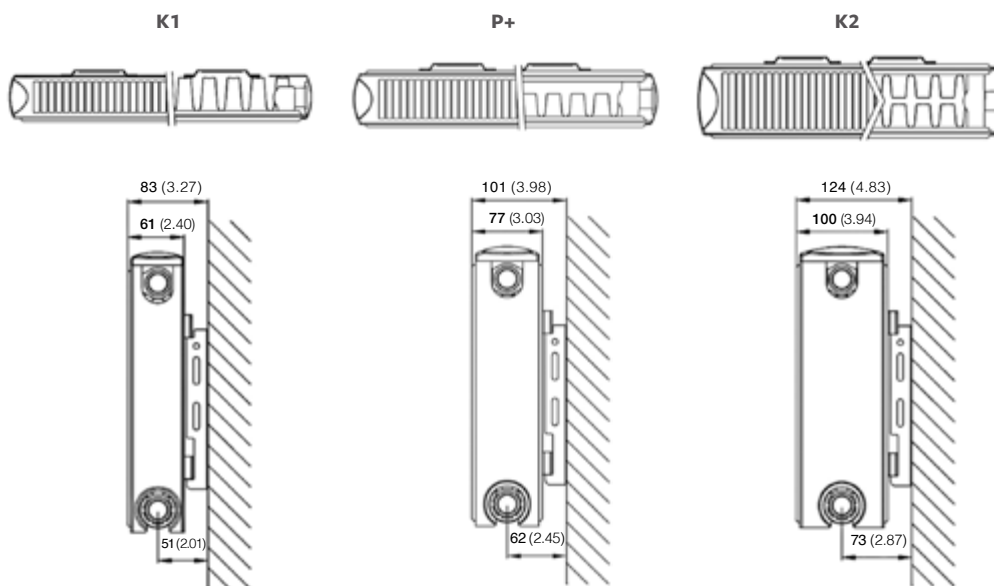

For EN442 data, technical and installation information please visit our website: www.stelrad.com and search product downloads.

SOFTLINE COMPACT

Softline Series

MOUNTING BRACKETS

All dimensions in mm. Inches in brackets.

Dimensions	mm	inches	mm	inches	mm	inches	mm	inches
Height	300	11.81	450	17.72	600	23.62	700	27.56
A	65	2.56	65	2.56	65	2.56	65	2.56
B	119	4.69	99	3.90	99	3.90	99	3.90
C	-	-	269	10.59	419	16.50	519	20.43
D	153	6.02	303	11.93	453	17.83	553	21.77
E	185	7.28	335	13.19	485	19.09	585	23.03

SOFTLINE COMPACT

Softline Series

K1, P+ & K2 LUG POSITIONS (New as of June 2016).
All dimensions in mm. Inches in brackets.

L	K1				P+/K2			
	A		B		C		D	
	mm	in	mm	in	mm	in	mm	in
400	117	4.60	-	-	133	5.24	-	-
500 - 1100	150	5.90	-	-	133	5.24	-	-
1200 - 1600	150	5.90	-	-	133	5.24	-	-
1800 - 2000	150	5.90	(L/2) + 17		133	5.24	L/2	