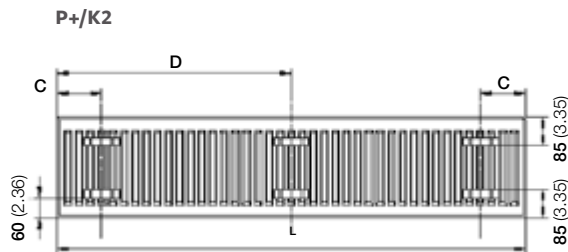

For EN442 data, technical and installation information please visit our website: www.stelrad.com and search product downloads.

SOFTLINE COMPACT

Softline Series

MOUNTING BRACKETS

All dimensions in mm. Inches in brackets.

Dimensions	mm	inches	mm	inches	mm	inches	mm	inches
Height	300	11.81	450	17.72	600	23.62	700	27.56
A	65	2.56	65	2.56	65	2.56	65	2.56
B	119	4.69	99	3.90	99	3.90	99	3.90
C	-	-	269	10.59	419	16.50	519	20.43
D	153	6.02	303	11.93	453	17.83	553	21.77
E	185	7.28	335	13.19	485	19.09	585	23.03

SOFTLINE COMPACT

Softline Series

K1, P+ & K2 LUG POSITIONS (New as of June 2016).
All dimensions in mm. Inches in brackets.

L	K1				P+/K2			
	A		B		C		D	
	mm	in	mm	in	mm	in	mm	in
400	117	4.60	-	-	133	5.24	-	-
500 - 1100	150	5.90	-	-	133	5.24	-	-
1200 - 1600	150	5.90	-	-	133	5.24	-	-
1800 - 2000	150	5.90	(L/2) + 17		133	5.24	L/2	

CONNECTIONS

Each radiator comes with 1/2" inlet connections as standard.

PIPING OPTIONS

SOFTLINE COMPACT

Softline Series

EN 442 CERTIFICATION DATA - CETIAT TESTED IN ACCORDANCE WITH BS EN 442

Type	K1				P+		K2			
	300	450	600	700	450	600	300	450	600	700
Height	300	450	600	700	450	600	300	450	600	700
W/m at 75/65/20	509	756	980	1117	1055	1345	982	1371	1732	1961
n-coefficients	1.32	1.31	1.29	1.29	1.34	1.33	1.33	1.33	1.33	1.34
Heated surface area (m ² /m)	2.09	3.37	4.66	5.51	3.84	5.24	3.51	5.62	7.74	9.15
Weight (kg/m)	9.31	14.51	19.70	22.90	22.04	29.80	16.80	25.90	35.00	40.53
Water contents (l/m)	1.89	2.57	3.25	3.77	5.15	6.60	3.70	5.15	6.60	7.63
Wall to tap centre (mm)	51	51	51	51	62	62	73	73	73	73