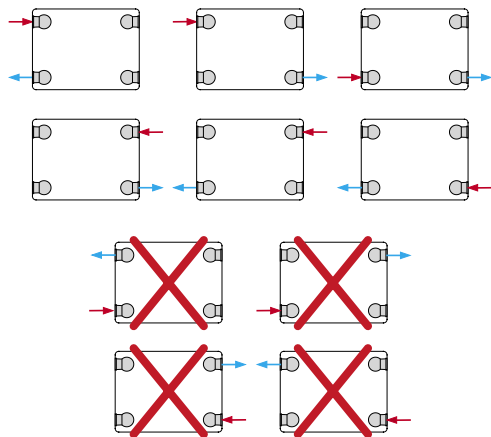

Dimensions	mm	inches	mm	inches	mm	inches	mm	inches
Height	300	11.81	450	17.72	600	23.62	700	27.56
A	65	2.56	65	2.56	65	2.56	65	2.56
B	119	4.69	99	3.90	99	3.90	99	3.90
C	-	-	269	10.59	419	16.50	519	20.43
D	153	6.02	303	11.93	453	17.83	553	21.77
E	185	7.28	335	13.19	485	19.09	585	23.03

SOFTLINE COMPACT

Softline Series

K1, P+ & K2 LUG POSITIONS (New as of June 2016).
All dimensions in mm. Inches in brackets.

L	K1				P+/K2			
	A		B		C		D	
	mm	in	mm	in	mm	in	mm	in
400	117	4.60	-	-	133	5.24	-	-
500 - 1100	150	5.90	-	-	133	5.24	-	-
1200 - 1600	150	5.90	-	-	133	5.24	-	-
1800 - 2000	150	5.90	(L/2) + 17		133	5.24	L/2	

CONNECTIONS

Each radiator comes with 1/2" inlet connections as standard.

PIPING OPTIONS

SOFTLINE COMPACT

Softline Series

EN 442 CERTIFICATION DATA - CETIAT TESTED IN ACCORDANCE WITH BS EN 442

Type	K1				P+		K2			
	300	450	600	700	450	600	300	450	600	700
Height	300	450	600	700	450	600	300	450	600	700
W/m at 75/65/20	509	756	980	1117	1055	1345	982	1371	1732	1961
n-coefficients	1.32	1.31	1.29	1.29	1.34	1.33	1.33	1.33	1.33	1.34
Heated surface area (m ² /m)	2.09	3.37	4.66	5.51	3.84	5.24	3.51	5.62	7.74	9.15
Weight (kg/m)	9.31	14.51	19.70	22.90	22.04	29.80	16.80	25.90	35.00	40.53
Water contents (l/m)	1.89	2.57	3.25	3.77	5.15	6.60	3.70	5.15	6.60	7.63
Wall to tap centre (mm)	51	51	51	51	62	62	73	73	73	73