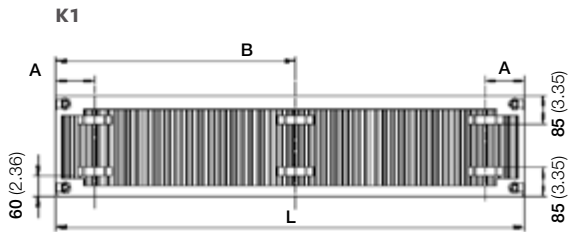

For EN442 data, technical and installation information please visit our website: www.stelrad.com and search product downloads.

SOFTLINE COMPACT

Softline Series

MOUNTING BRACKETS

All dimensions in mm. Inches in brackets.

Dimensions	mm	inches	mm	inches	mm	inches	mm	inches
Height	300	11.81	450	17.72	600	23.62	700	27.56
A	65	2.56	65	2.56	65	2.56	65	2.56
B	119	4.69	99	3.90	99	3.90	99	3.90
C	-	-	269	10.59	419	16.50	519	20.43
D	153	6.02	303	11.93	453	17.83	553	21.77
E	185	7.28	335	13.19	485	19.09	585	23.03

SOFTLINE COMPACT

Softline Series

K1, P+ & K2 LUG POSITIONS (New as of June 2016).
All dimensions in mm. Inches in brackets.

L	K1				P+/K2			
	A		B		C		D	
	mm	in	mm	in	mm	in	mm	in
400	117	4.60	-	-	133	5.24	-	-
500 - 1100	150	5.90	-	-	133	5.24	-	-
1200 - 1600	150	5.90	-	-	133	5.24	-	-
1800 - 2000	150	5.90	(L/2) + 17		133	5.24	L/2	