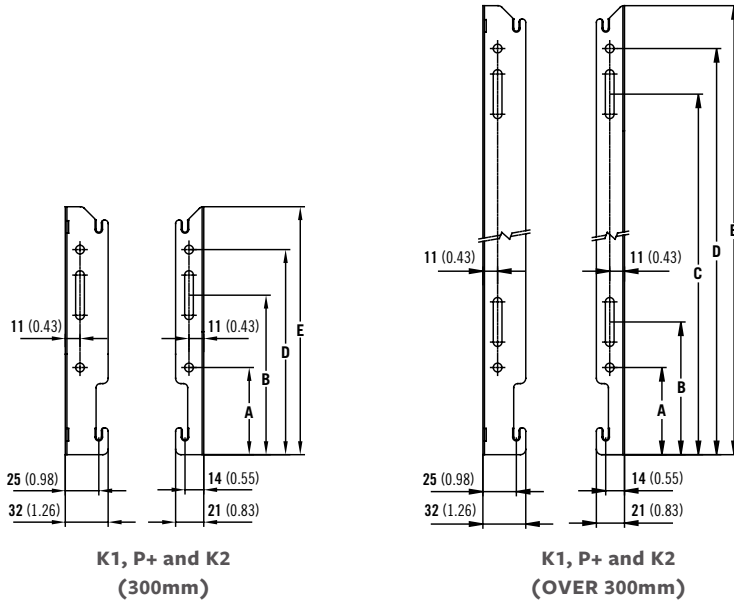

For EN442 data, technical and installation information please visit our website: www.stelrad.com and search product downloads.

SOFTLINE COMPACT

Softline Series

MOUNTING BRACKETS

All dimensions in mm. Inches in brackets.

Dimensions	mm	inches	mm	inches	mm	inches	mm	inches
Height	300	11.81	450	17.72	600	23.62	700	27.56
A	65	2.56	65	2.56	65	2.56	65	2.56
B	119	4.69	99	3.90	99	3.90	99	3.90
C	-	-	269	10.59	419	16.50	519	20.43
D	153	6.02	303	11.93	453	17.83	553	21.77
E	185	7.28	335	13.19	485	19.09	585	23.03

SOFTLINE COMPACT

Softline Series

K1, P+ & K2 LUG POSITIONS (New as of June 2016).
All dimensions in mm. Inches in brackets.

L	K1				P+/K2			
	A		B		C		D	
	mm	in	mm	in	mm	in	mm	in
400	117	4.60	-	-	133	5.24	-	-
500 - 1100	150	5.90	-	-	133	5.24	-	-
1200 - 1600	150	5.90	-	-	133	5.24	-	-
1800 - 2000	150	5.90	(L/2) + 17		133	5.24	L/2	

CONNECTIONS

Each radiator comes with 1/2" inlet connections as standard.

PIPING OPTIONS

SOFTLINE COMPACT

Softline Series

EN 442 CERTIFICATION DATA - CETIAT TESTED IN ACCORDANCE WITH BS EN 442

Type	K1				P+		K2			
	300	450	600	700	450	600	300	450	600	700
Height	300	450	600	700	450	600	300	450	600	700
W/m at 75/65/20	509	756	980	1117	1055	1345	982	1371	1732	1961
n-coefficients	1.32	1.31	1.29	1.29	1.34	1.33	1.33	1.33	1.33	1.34
Heated surface area (m ² /m)	2.09	3.37	4.66	5.51	3.84	5.24	3.51	5.62	7.74	9.15
Weight (kg/m)	9.31	14.51	19.70	22.90	22.04	29.80	16.80	25.90	35.00	40.53
Water contents (l/m)	1.89	2.57	3.25	3.77	5.15	6.60	3.70	5.15	6.60	7.63
Wall to tap centre (mm)	51	51	51	51	62	62	73	73	73	73