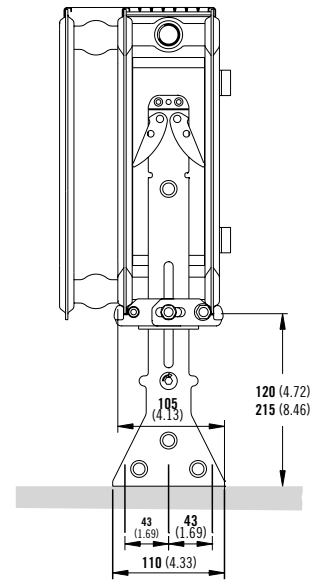

For EN442 data, technical and installation information please visit our website: www.stelrad.com and search product downloads.

VITA COMPACT K3

Vita Series

WALL MOUNTING AND LUG INFORMATION

All dimensions in mm. Inches in brackets.

REAR ELEVATION

SIDE ELEVATION

TOP ELEVATION

L	C
400 - 1100	133
1200 - 2400	133

VITA COMPACT K3

Vita Series

FLOORSTANDING BRACKETS

All dimensions in mm. Inches in brackets.

Floor brackets

	L	400	500 - 1100	1200	1400 - 1800	2000 - 3000
H	Number	2pc				3pc
300	C	117	150	250	250	250
500	E	-	-	-	-	L/2+17

	L	400	500 - 1100	1200	1400 - 1800	2000	2200	2400	2600	2800	3000
H	Number	2pc			3pc	4pc			5pc		
600	C	117	150	250	250	250			250		
700	D	-	-	-	-	750	817	850	750	817	850
	E	-	-	-	817	-	-	-	L/2+17		

CONNECTIONS

Each radiator comes with 1/2" inlet connections as standard.

EN 442 CERTIFICATION DATA - CETIAT TESTED IN ACCORDANCE WITH BS EN 442

Type	K3
Height	600
W/m at 75/65/20	2389
n-coefficients	1.32
Heated surface area (m2/m)	11.61
Weight (kg/m)	52.50
Water contents (l/m)	9.80
Wall to tap centre (mm)	73