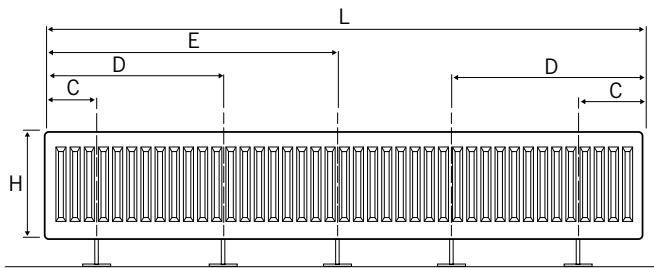

L	400	500 - 1100	1200	1400 - 1800	2000 - 3000
H	Number	2pc				3pc
300	C	117	150	250	250	250
500	E	-	-	-	-	L/2+17

	L	400	500 - 1100	1200	1400 - 1800	2000	2200	2400	2600	2800	3000
H	Number	2pc			3pc	4pc			5pc		
600	C	117	150	250	250	250			250		
700	D	-	-	-	-	750	817	850	750	817	850
	E	-	-	-	817	-	-	-	L/2+17		

CONNECTIONS

Each radiator comes with 1/2" inlet connections as standard.

EN 442 CERTIFICATION DATA - CETIAT TESTED IN ACCORDANCE WITH BS EN 442

Type	K3
Height	600
W/m at 75/65/20	2389
n-coefficients	1.32
Heated surface area (m2/m)	11.61
Weight (kg/m)	52.50
Water contents (l/m)	9.80
Wall to tap centre (mm)	73