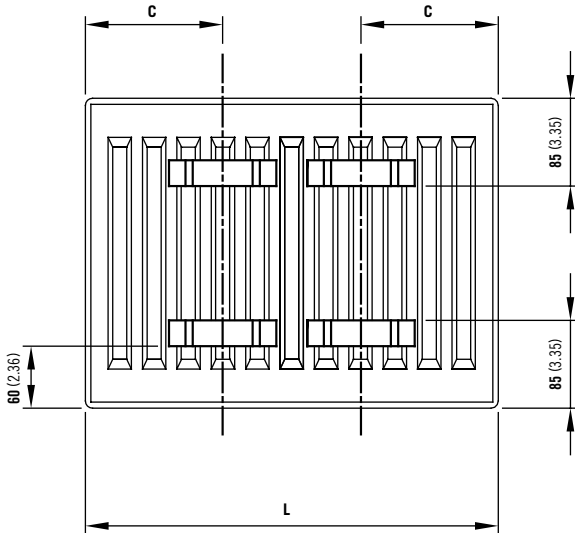

VITA COMPACT K3

Vita Series

WALL MOUNTING AND LUG INFORMATION

All dimensions in mm. Inches in brackets.

REAR ELEVATION