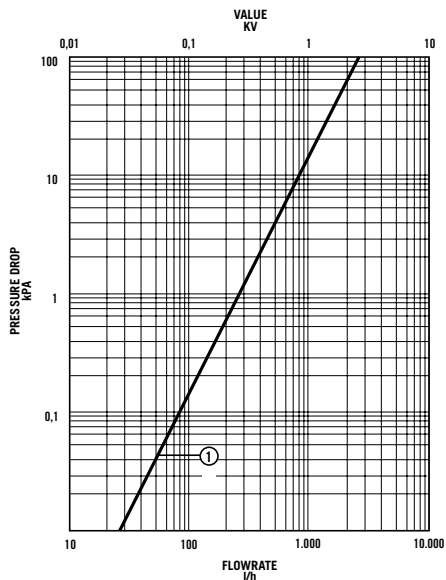

VITA COMPACT K3

PRESSURE DROPS

① Type 33 (K3)