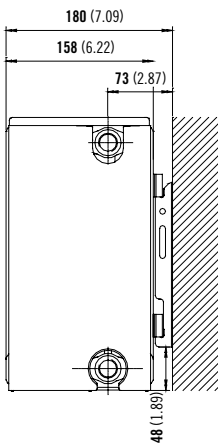

For EN442 data, technical and installation information please visit our website: www.stelrad.com and search product downloads.

VITA COMPACT K3

Vita Series

WALL MOUNTING AND LUG INFORMATION

All dimensions in mm. Inches in brackets.

REAR ELEVATION

SIDE ELEVATION

TOP ELEVATION

L	C
400 - 1100	133
1200 - 2400	133

VITA COMPACT K3

Vita Series

FLOORSTANDING BRACKETS

All dimensions in mm. Inches in brackets.

Floor brackets

	L	400	500 - 1100	1200	1400 - 1800	2000 - 3000
H	Number	2pc				3pc
300	C	117	150	250	250	250
500	E	-	-	-	-	L/2+17

	L	400	500 - 1100	1200	1400 - 1800	2000	2200	2400	2600	2800	3000
H	Number	2pc			3pc	4pc			5pc		
600	C	117	150	250	250	250			250		
700	D	-	-	-	-	750	817	850	750	817	850
	E	-	-	-	817	-	-	-	L/2+17		

CONNECTIONS

Each radiator comes with 1/2" inlet connections as standard.

EN 442 CERTIFICATION DATA - CETIAT TESTED IN ACCORDANCE WITH BS EN 442

Type	K3
Height	600
W/m at 75/65/20	2389
n-coefficients	1.32
Heated surface area (m2/m)	11.61
Weight (kg/m)	52.50
Water contents (l/m)	9.80
Wall to tap centre (mm)	73