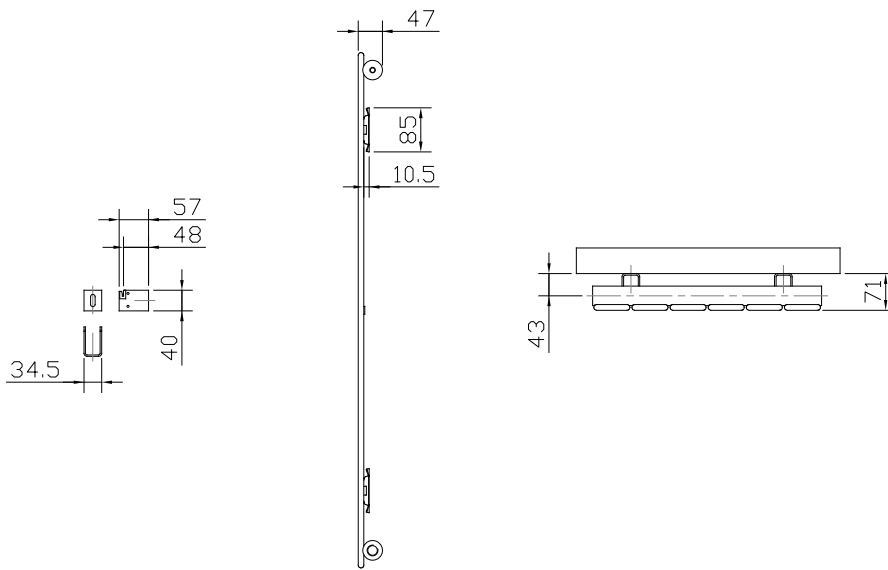

CONCORD VERTICAL

Designer Series

50 Δt

(75/65/20°C)

Height mm	Length mm	Elements	Tap centres	Stelrad UIN	Watts	Heat output Btu/hr
1800	444	6	444	148340	852	2907
	592	8	592	148341	1136	3876
	740	10	740	148342	1420	4845
2000	444	6	444	148343	942	3214
	592	8	592	148344	1256	4286
	740	10	740	148345	1570	5357

For EN442 data, technical and installation information please visit our website: www.stelrad.com and search product downloads.

CONCORD VERTICAL

Designer Series

WALL MOUNTING INFORMATION

All dimensions in mm.

Type	From back of radiator to wall		From wall to centre of connections		From front of radiator to wall	
	mm	inches	mm	inches	mm	inches
Vertical	24	0.98	43	1.69	71	2.80

FIXING POSITIONS

All dimensions in mm. Inches in brackets.

CONNECTIONS

Each radiator comes with 1/2" inlet connections as standard.

CONCORD VERTICAL

Designer Series

EN 442 CERTIFICATION DATA - CETIAT TESTED IN ACCORDANCE WITH BS EN 442

Type	Vertical	
	1800	2000
Height	1800	2000
W/m at 75/65/20	1846	2041
n-coefficients	1.31	1.31
Heated surface area (m ² /m)	4.01	4.42
Weight (kg/m)	44.2	49.4
Water contents (l/m)	14.3	16.9
Wall to tap centre (mm)	43	43