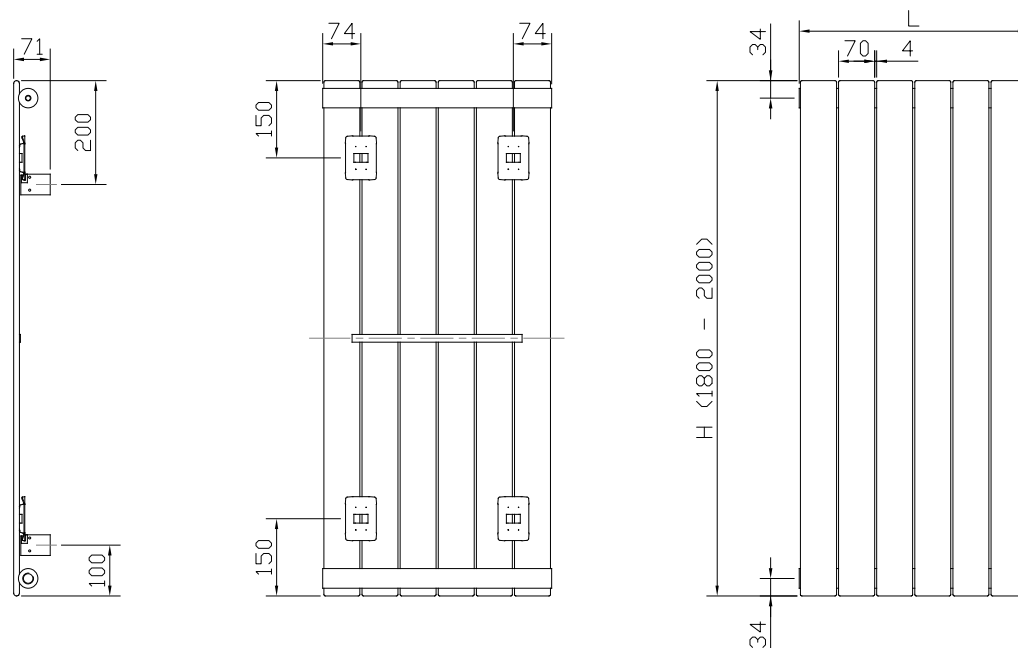

CONCORD VERTICAL

Designer Series

50 Δt

(75/65/20°C)

Height mm	Length mm	Elements	Tap centres	Stelrad UIN	Watts	Heat output Btu/hr
1800	444	6	444	148340	852	2907
	592	8	592	148341	1136	3876
	740	10	740	148342	1420	4845
2000	444	6	444	148343	942	3214
	592	8	592	148344	1256	4286
	740	10	740	148345	1570	5357

For EN442 data, technical and installation information please visit our website: www.stelrad.com and search product downloads.

CONCORD VERTICAL

Designer Series

WALL MOUNTING INFORMATION

All dimensions in mm.

Type	From back of radiator to wall		From wall to centre of connections		From front of radiator to wall	
	mm	inches	mm	inches	mm	inches
Vertical	24	0.98	43	1.69	71	2.80

FIXING POSITIONS

All dimensions in mm. Inches in brackets.

CONNECTIONS

Each radiator comes with 1/2" inlet connections as standard.

CONCORD VERTICAL

Designer Series

EN 442 CERTIFICATION DATA - CETIAT TESTED IN ACCORDANCE WITH BS EN 442

Type	Vertical	
	1800	2000
Height	1800	2000
W/m at 75/65/20	1846	2041
n-coefficients	1.31	1.31
Heated surface area (m ² /m)	4.01	4.42
Weight (kg/m)	44.2	49.4
Water contents (l/m)	14.3	16.9
Wall to tap centre (mm)	43	43