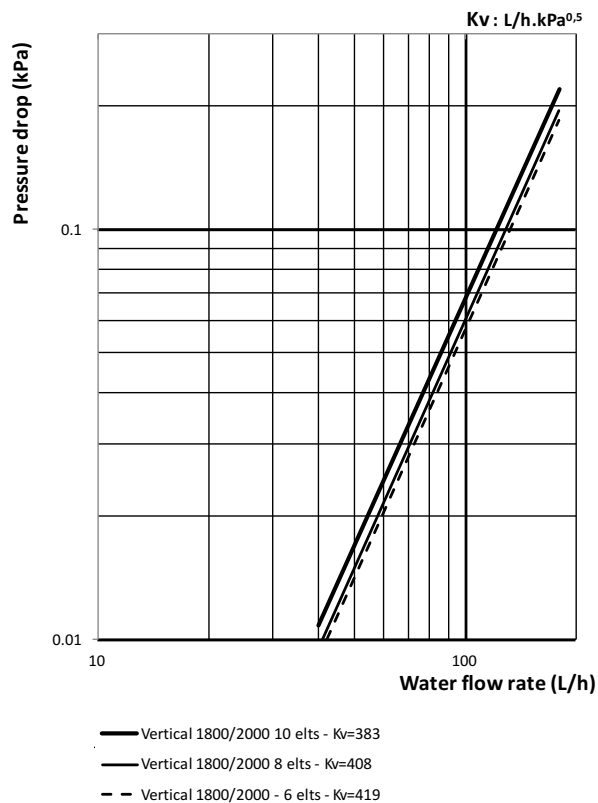

PRESSURE DROPS