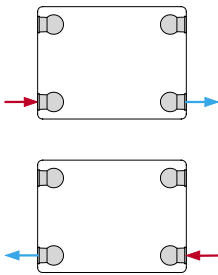

CONCORD VERTICAL

Designer Series

EN 442 CERTIFICATION DATA - CETIAT TESTED IN ACCORDANCE WITH BS EN 442

Type	Vertical	
	1800	2000
Height	1800	2000
W/m at 75/65/20	1846	2041
n-coefficients	1.31	1.31
Heated surface area (m²/m)	4.01	4.42
Weight (kg/m)	44.2	49.4
Water contents (l/m)	14.3	16.9
Wall to tap centre (mm)	43	43

STEEL THICKNESS 1.25mm

PIPING INSTRUCTIONS