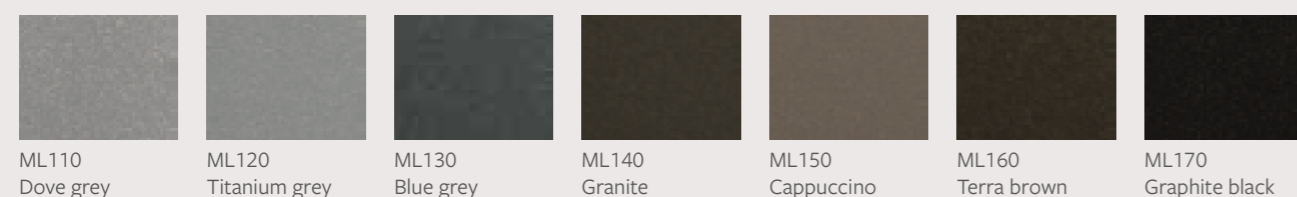

Colour Guide

A shade for every room, for every interior. Opt for warm elegance, baroque ambience or modern minimalism.

Colour information for the:

Vita Series - Vita Ultra*

Aqua Series - Caliente Rail, Caliente Curved Rail, Concord Rail & Vertical Ultra*

Designer Series - Compact with Style, Planar and Swing

Concept Series - Vita Column Concept****

Natural Colours

Metallic Colours

RAL Colours

*Please note: When choosing a colour only the front fascia panel can be coloured. Where the product height is 1000mm and 1200mm, the emitter, top grille and side panels are black. If the product height is 1800mm and 2000mm, the emitter, top grille and side panels are white.

With Stelrad, you can heat your home in colour. Choose from a full range of stylish radiator colours.

Colour information for the:

Aqua Series - Vistaline and Ellipse

Designer Series - Classic Column and Concord

Where indicated products are only available in this colour: ****Concept Series.