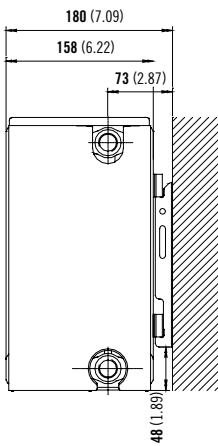

For EN442 data, technical and installation information please visit our website: www.stelrad.com and search product downloads.

VITA COMPACT K3

Vita Series

WALL MOUNTING AND LUG INFORMATION

All dimensions in mm. Inches in brackets.

REAR ELEVATION

SIDE ELEVATION

TOP ELEVATION

L	C
400 - 1100	133
1200 - 2400	133

VITA COMPACT K3

Vita Series

FLOORSTANDING BRACKETS

All dimensions in mm. Inches in brackets.

Floor brackets

	L	400	500 - 1100	1200	1400 - 1800	2000 - 3000
H	Number	2pc				3pc
300	C	117	150	250	250	250
500	E	-	-	-	-	L/2+17

	L	400	500 - 1100	1200	1400 - 1800	2000	2200	2400	2600	2800	3000
H	Number	2pc			3pc	4pc			5pc		
600	C	117	150	250	250	250			250		
700	D	-	-	-	-	750	817	850	750	817	850
	E	-	-	-	817	-	-	-	L/2+17		

CONNECTIONS

Each radiator comes with 1/2" inlet connections as standard.

EN 442 CERTIFICATION DATA - CETIAT TESTED IN ACCORDANCE WITH BS EN 442

Type	K3
Height	600
W/m at 75/65/20	2389
n-coefficients	1.32
Heated surface area (m2/m)	11.61
Weight (kg/m)	52.50
Water contents (l/m)	9.80
Wall to tap centre (mm)	73