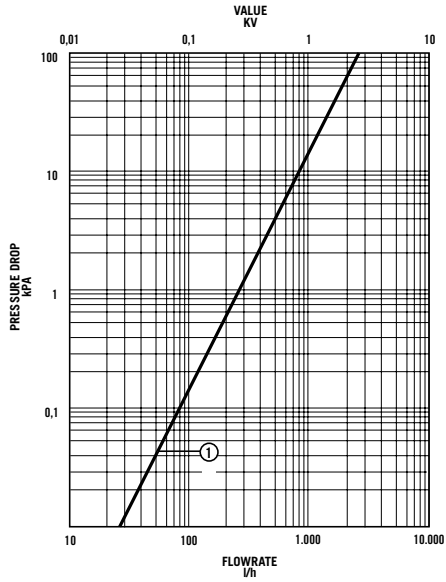

VITA COMPACT K3

Vita Series

PRESSURE DROPS

① Type 33 (K3)