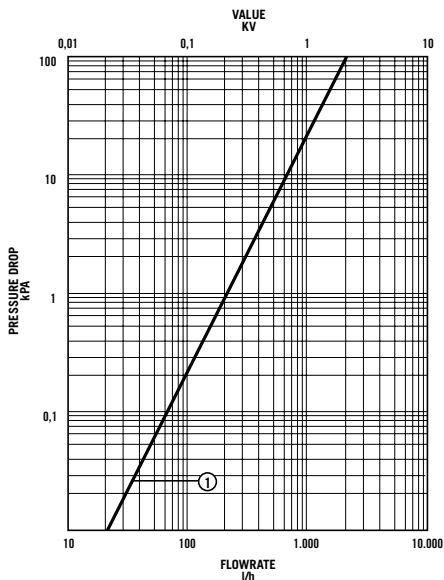

PRESSURE DROPS