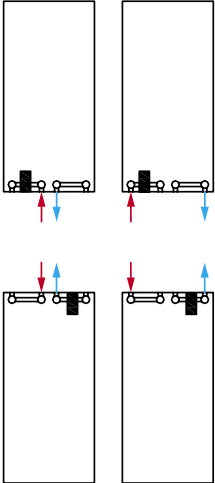

For EN442 data, technical and installation information please visit our website: www.stelrad.com and search product downloads.

CENTRE TAP TRV

UIN	Elements	Price excl VAT	Price incl VAT
14531310	CENTRE TAP TRV STRAIGHT WHITE -10MM	£52.65	£63.18
14531312	CENTRE TAP TRV STRAIGHT WHITE -1/2IN	£52.65	£63.18
14531315	CENTRE TAP TRV STRAIGHT WHITE -15MM	£52.65	£63.18
14531410	CENTRE TAP TRV STRAIGHT CHROME -10MM	£52.65	£63.18
14531412	CENTRE TAP TRV STRAIGHT CHROME -1/2IN	£52.65	£63.18
14531415	CENTRE TAP TRV STRAIGHT CHROME -15MM	£52.65	£63.18
14531510	CENTRE TAP TRV ANGLED L WHITE -10MM	£52.65	£63.18
14531512	CENTRE TAP TRV ANGLED L WHITE -1/2IN	£52.65	£63.18
14531515	CENTRE TAP TRV ANGLED L WHITE -15MM	£52.65	£63.18
14531610	CENTRE TAP TRV ANGLED L CHROME -10MM	£52.65	£63.18
14531612	CENTRE TAP TRV ANGLED L CHROME -1/2IN	£52.65	£63.18
14531615	CENTRE TAP TRV ANGLED L CHROME -15MM	£52.65	£63.18
14531710	CENTRE TAP TRV ANGLED R WHITE -10MM	£52.65	£63.18
14531712	CENTRE TAP TRV ANGLED R WHITE -1/2IN	£52.65	£63.18
14531715	CENTRE TAP TRV ANGLED R WHITE -15MM	£52.65	£63.18
14531810	CENTRE TAP TRV ANGLED R CHROME -10MM	£52.65	£63.18
14531812	CENTRE TAP TRV ANGLED R CHROME -1/2IN	£52.65	£63.18
14531815	CENTRE TAP TRV ANGLED R CHROME -15MM	£52.65	£63.18

VITA DECO VERTICAL

Vita Series

WALL MOUNTING AND LUG INFORMATION

All dimensions in mm. Inches in brackets.

Comes complete with Stelrad's class leading safety bracket.

MOUNTING BRACKETS

Height		H2		H3		H4	
mm	inches	mm	inches	mm	inches	mm	inches
1800	70.90	70	2.75	830	43.89	1590	63.58

VITA DECO VERTICAL

Vita Series

CONNECTIONS

Each radiator comes with 1/2" inlet connections as standard.

PIPING OPTIONS

EN 442 CERTIFICATION DATA - CETIAT TESTED IN ACCORDANCE WITH BS EN 442

Type	K2
Height	1800
W/m at 75/65/20	3690
n-coefficients	1.32
Heated surface area (m ² /m)	29.90
Weight (kg/m)	105.30
Water contents (l/m)	15.90
Wall to tap centre (mm)	77
K _M	20.70