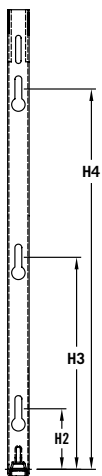

VITA DECO VERTICAL

Vita Series

50 Δt

(75/65/20°C)

K2

Height mm	Length mm	Sections	Stelrad UIN	Watts	Heat output Btu/h	Price excl VAT	Price incl VAT
1800	400	12	89222418	1476	5036	£264.07	£316.88
	500	15	89222518	1845	6295	£290.17	£348.20
	600	18	89222618	2214	7554	£317.77	£381.32

For EN442 data, technical and installation information please visit our website: www.stelrad.com and search product downloads.

CENTRE TAP TRV

UIN	Elements	Price excl VAT	Price incl VAT
14531310	CENTRE TAP TRV STRAIGHT WHITE -10MM	£52.65	£63.18
14531312	CENTRE TAP TRV STRAIGHT WHITE -1/2IN	£52.65	£63.18
14531315	CENTRE TAP TRV STRAIGHT WHITE -15MM	£52.65	£63.18
14531410	CENTRE TAP TRV STRAIGHT CHROME -10MM	£52.65	£63.18
14531412	CENTRE TAP TRV STRAIGHT CHROME -1/2IN	£52.65	£63.18
14531415	CENTRE TAP TRV STRAIGHT CHROME -15MM	£52.65	£63.18
14531510	CENTRE TAP TRV ANGLED L WHITE -10MM	£52.65	£63.18
14531512	CENTRE TAP TRV ANGLED L WHITE -1/2IN	£52.65	£63.18
14531515	CENTRE TAP TRV ANGLED L WHITE -15MM	£52.65	£63.18
14531610	CENTRE TAP TRV ANGLED L CHROME -10MM	£52.65	£63.18
14531612	CENTRE TAP TRV ANGLED L CHROME -1/2IN	£52.65	£63.18
14531615	CENTRE TAP TRV ANGLED L CHROME -15MM	£52.65	£63.18
14531710	CENTRE TAP TRV ANGLED R WHITE -10MM	£52.65	£63.18
14531712	CENTRE TAP TRV ANGLED R WHITE -1/2IN	£52.65	£63.18
14531715	CENTRE TAP TRV ANGLED R WHITE -15MM	£52.65	£63.18
14531810	CENTRE TAP TRV ANGLED R CHROME -10MM	£52.65	£63.18
14531812	CENTRE TAP TRV ANGLED R CHROME -1/2IN	£52.65	£63.18
14531815	CENTRE TAP TRV ANGLED R CHROME -15MM	£52.65	£63.18

VITA DECO VERTICAL

Vita Series

WALL MOUNTING AND LUG INFORMATION

All dimensions in mm. Inches in brackets.

Comes complete with Stelrad's class leading safety bracket.

MOUNTING BRACKETS

Height		H2		H3		H4	
mm	inches	mm	inches	mm	inches	mm	inches
1800	70.90	70	2.75	830	43.89	1590	63.58