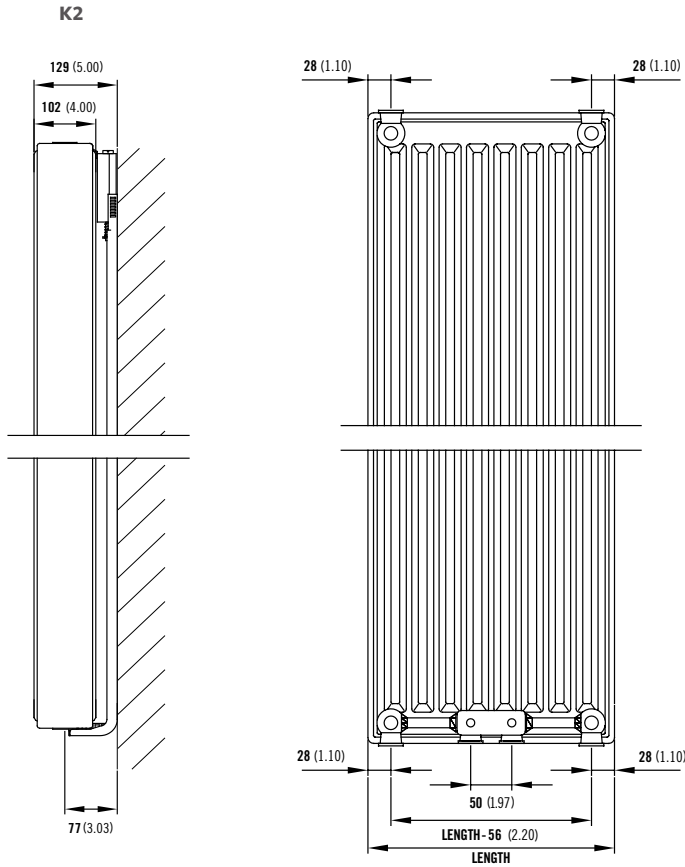

For EN442 data, technical and installation information please visit our website: www.stelrad.com and search product downloads.

CENTRE TAP TRV

UIN	Elements	Price excl VAT	Price incl VAT
14531310	CENTRE TAP TRV STRAIGHT WHITE -10MM	£52.65	£63.18
14531312	CENTRE TAP TRV STRAIGHT WHITE -1/2IN	£52.65	£63.18
14531315	CENTRE TAP TRV STRAIGHT WHITE -15MM	£52.65	£63.18
14531410	CENTRE TAP TRV STRAIGHT CHROME -10MM	£52.65	£63.18
14531412	CENTRE TAP TRV STRAIGHT CHROME -1/2IN	£52.65	£63.18
14531415	CENTRE TAP TRV STRAIGHT CHROME -15MM	£52.65	£63.18
14531510	CENTRE TAP TRV ANGLED L WHITE -10MM	£52.65	£63.18
14531512	CENTRE TAP TRV ANGLED L WHITE -1/2IN	£52.65	£63.18
14531515	CENTRE TAP TRV ANGLED L WHITE -15MM	£52.65	£63.18
14531610	CENTRE TAP TRV ANGLED L CHROME -10MM	£52.65	£63.18
14531612	CENTRE TAP TRV ANGLED L CHROME -1/2IN	£52.65	£63.18
14531615	CENTRE TAP TRV ANGLED L CHROME -15MM	£52.65	£63.18
14531710	CENTRE TAP TRV ANGLED R WHITE -10MM	£52.65	£63.18
14531712	CENTRE TAP TRV ANGLED R WHITE -1/2IN	£52.65	£63.18
14531715	CENTRE TAP TRV ANGLED R WHITE -15MM	£52.65	£63.18
14531810	CENTRE TAP TRV ANGLED R CHROME -10MM	£52.65	£63.18
14531812	CENTRE TAP TRV ANGLED R CHROME -1/2IN	£52.65	£63.18
14531815	CENTRE TAP TRV ANGLED R CHROME -15MM	£52.65	£63.18

VITA DECO VERTICAL

Vita Series

WALL MOUNTING AND LUG INFORMATION

All dimensions in mm. Inches in brackets.

Comes complete with Stelrad's class leading safety bracket.

MOUNTING BRACKETS

Height		H2		H3		H4	
mm	inches	mm	inches	mm	inches	mm	inches
1800	70.90	70	2.75	830	43.89	1590	63.58

VITA DECO VERTICAL

Vita Series

CONNECTIONS

Each radiator comes with 1/2" inlet connections as standard.

PIPING OPTIONS

EN 442 CERTIFICATION DATA - CETIAT TESTED IN ACCORDANCE WITH BS EN 442

Type	K2
Height	1800
W/m at 75/65/20	3690
n-coefficients	1.32
Heated surface area (m ² /m)	29.90
Weight (kg/m)	105.30
Water contents (l/m)	15.90
Wall to tap centre (mm)	77
K _M	20.70