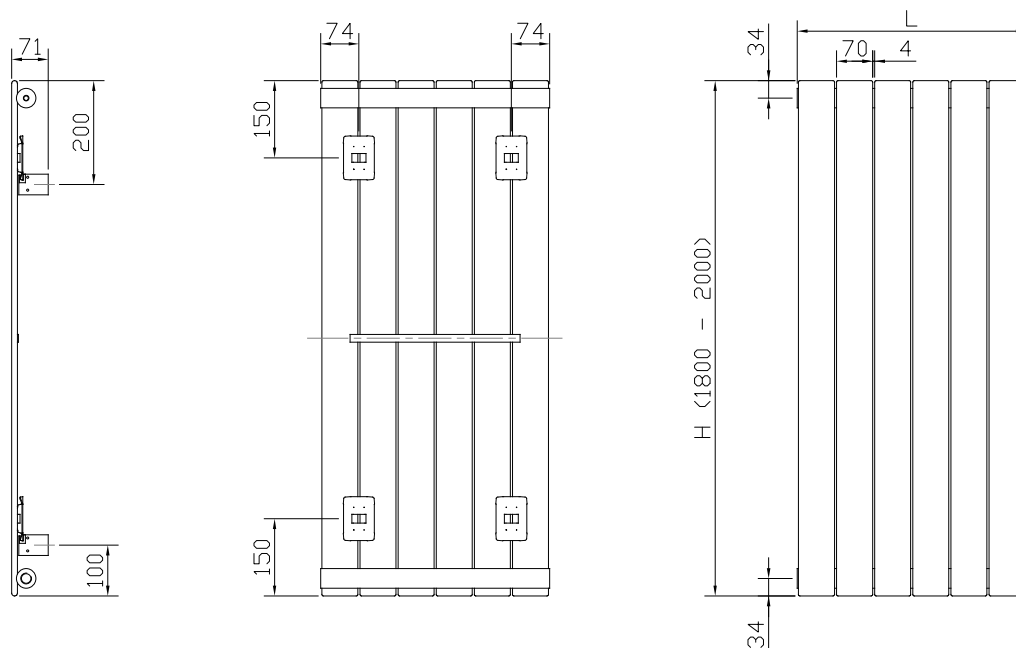

For EN442 data, technical and installation information please visit our website: www.stelrad.com and search product downloads.

VITA CONCORD VERTICAL

Vita Series

WALL MOUNTING INFORMATION

All dimensions in mm.

Type	From back of radiator to wall		From wall to centre of connections		From front of radiator to wall	
	mm	inches	mm	inches	mm	inches
Vertical	24	0.98	43	1.69	71	2.80

FIXING POSITIONS

All dimensions in mm. Inches in brackets.

CONNECTIONS

Each radiator comes with 1/2" inlet connections as standard.

VITA CONCORD VERTICAL

Vita Series

EN 442 CERTIFICATION DATA - CETIAT TESTED IN ACCORDANCE WITH BS EN 442

Type	Vertical	
	1800	2000
Height	1800	2000
W/m at 75/65/20	1846	2041
n-coefficients	1.31	1.31
Heated surface area (m ² /m)	4.01	4.42
Weight (kg/m)	44.2	49.4
Water contents (l/m)	14.3	16.9
Wall to tap centre (mm)	43	43

STEEL THICKNESS 1.25mm

PIPING INSTRUCTIONS

PRESSURE DROPS

- Vertical 1800/2000 10 elts - Kv=383
- Vertical 1800/2000 8 elts - Kv=408
- - Vertical 1800/2000 - 6 elts - Kv=419