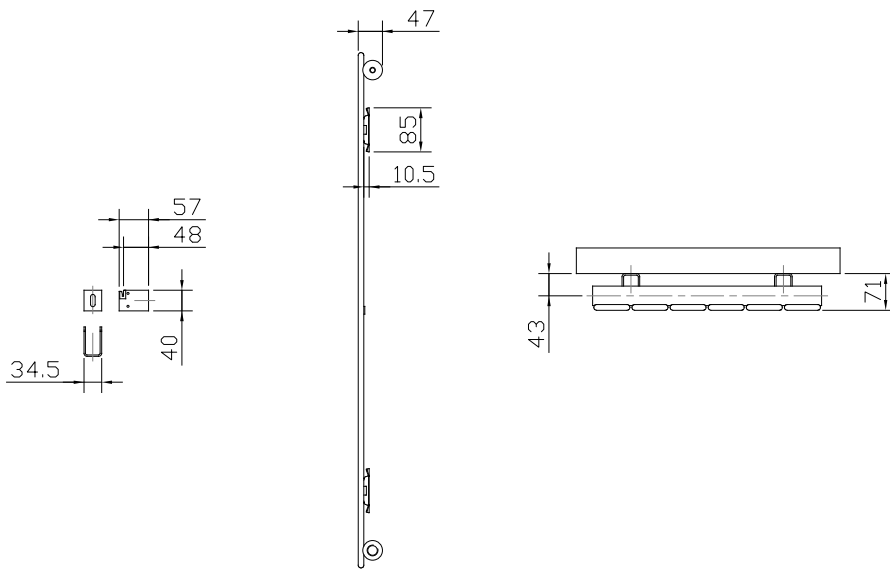

For EN442 data, technical and installation information please visit our website: www.stelrad.com and search product downloads.

VITA CONCORD VERTICAL

Vita Series

WALL MOUNTING INFORMATION

All dimensions in mm.

Type	From back of radiator to wall		From wall to centre of connections		From front of radiator to wall	
	mm	inches	mm	inches	mm	inches
Vertical	24	0.98	43	1.69	71	2.80

FIXING POSITIONS

All dimensions in mm. Inches in brackets.

CONNECTIONS

Each radiator comes with 1/2" inlet connections as standard.

VITA CONCORD VERTICAL

Vita Series

EN 442 CERTIFICATION DATA - CETIAT TESTED IN ACCORDANCE WITH BS EN 442

Type	Vertical	
	1800	2000
Height	1800	2000
W/m at 75/65/20	1846	2041
n-coefficients	1.31	1.31
Heated surface area (m ² /m)	4.01	4.42
Weight (kg/m)	44.2	49.4
Water contents (l/m)	14.3	16.9
Wall to tap centre (mm)	43	43

STEEL THICKNESS 1.25mm

PIPING INSTRUCTIONS

PRESSURE DROPS

- Vertical 1800/2000 10 elts - Kv=383
- Vertical 1800/2000 8 elts - Kv=408
- - Vertical 1800/2000 - 6 elts - Kv=419