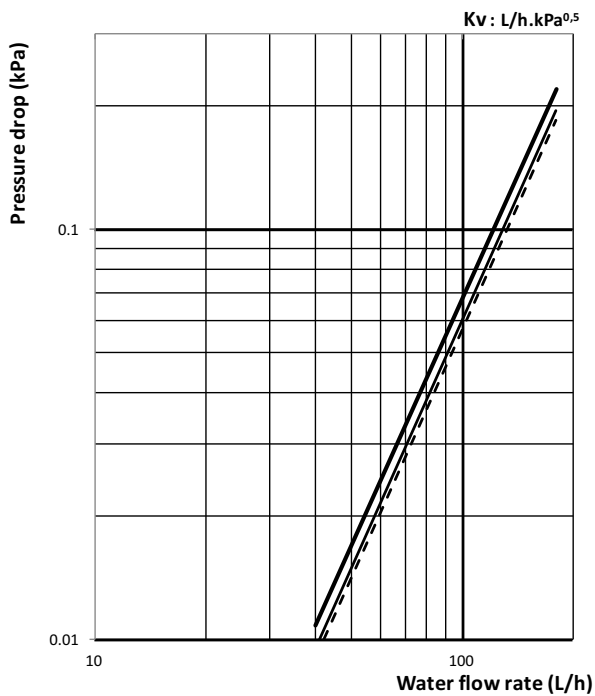

CONNECTIONS

Each radiator comes with 1/2" inlet connections as standard.

VITA CONCORD VERTICAL

Vita Series

EN 442 CERTIFICATION DATA - CETIAT TESTED IN ACCORDANCE WITH BS EN 442

Type	Vertical	
	1800	2000
Height	1800	2000
W/m at 75/65/20	1846	2041
n-coefficients	1.31	1.31
Heated surface area (m ² /m)	4.01	4.42
Weight (kg/m)	44.2	49.4
Water contents (l/m)	14.3	16.9
Wall to tap centre (mm)	43	43

STEEL THICKNESS 1.25mm

PIPING INSTRUCTIONS

PRESSURE DROPS

- Vertical 1800/2000 10 elts - Kv=383
- Vertical 1800/2000 8 elts - Kv=408
- - Vertical 1800/2000 - 6 elts - Kv=419