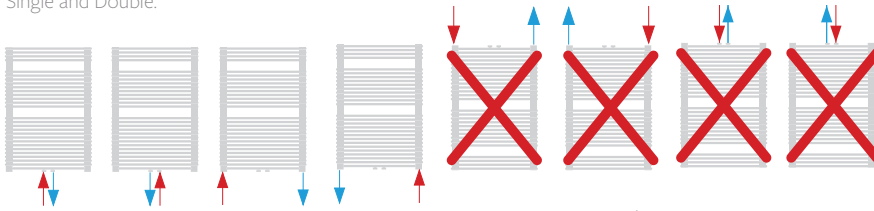

CALIENTE RAIL

Boutique Series

SINGLE WALL MOUNTING INFORMATION

All dimensions in mm. Inches in brackets.

DOUBLE WALL MOUNTING INFORMATION

All dimensions in mm. Inches in brackets.

CONNECTIONS

Each radiator comes with 1/2" inlet connections as standard.

PIPING OPTIONS

Single and Double.

Piping options: BBOE (Bottom, Bottom, Opposite, End)

TAPPING CENTRES

EN 442 CERTIFICATION DATA - CETIAT TESTED IN ACCORDANCE WITH BS EN 442

SINGLE

Type																
Tube Quantity	18	18	18	18	28	28	28	28	42	42	42	42	48	48	48	48
Height	755	755	755	755	1199	1199	1199	1199	1791	1791	1791	1791	2013	2013	2013	2013
Length	450	500	600	750	450	500	600	750	450	500	600	750	450	500	600	750
W/m at 75/65/20	389	431	517	645	615	675	794	972	900	986	1158	1416	1002	1099	1294	1586
n-coefficients	1.18	1.17	1.15	1.13	1.21	1.20	1.19	1.17	1.24	1.23	1.21	1.17	1.26	1.24	1.21	1.17
Heated surface area (m ² /m)	0.75	0.82	0.94	1.13	1.18	1.28	1.47	1.76	1.77	1.91	2.20	2.64	2.01	2.18	2.51	3.01
Weight (kg/m)	6.80	7.40	8.50	10.20	10.90	11.80	13.50	16.10	17.30	18.60	21.30	25.20	18.90	20.40	23.40	27.80
Water contents (l/m)	3.70	4.00	4.50	5.30	5.90	6.30	7.10	8.30	9.10	9.70	11.00	12.90	10.00	10.70	12.00	14.10