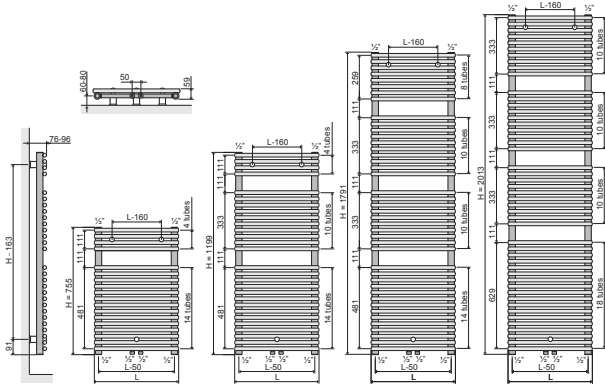

For EN442 data, technical and installation information please visit our website: www.stelrad.com and search product downloads.

CENTRE TAP TRV

UIN	Elements	Price excl VAT	Price incl VAT
14531310	CENTRE TAP TRV STRAIGHT WHITE -10MM	£52.65	£63.18
14531312	CENTRE TAP TRV STRAIGHT WHITE -1/2IN	£52.65	£63.18
14531315	CENTRE TAP TRV STRAIGHT WHITE -15MM	£52.65	£63.18
14531410	CENTRE TAP TRV STRAIGHT CHROME -10MM	£52.65	£63.18
14531412	CENTRE TAP TRV STRAIGHT CHROME -1/2IN	£52.65	£63.18
14531415	CENTRE TAP TRV STRAIGHT CHROME -15MM	£52.65	£63.18
14531510	CENTRE TAP TRV ANGLED L WHITE -10MM	£52.65	£63.18
14531512	CENTRE TAP TRV ANGLED L WHITE -1/2IN	£52.65	£63.18
14531515	CENTRE TAP TRV ANGLED L WHITE -15MM	£52.65	£63.18
14531610	CENTRE TAP TRV ANGLED L CHROME -10MM	£52.65	£63.18
14531612	CENTRE TAP TRV ANGLED L CHROME -1/2IN	£52.65	£63.18
14531615	CENTRE TAP TRV ANGLED L CHROME -15MM	£52.65	£63.18
14531710	CENTRE TAP TRV ANGLED R WHITE -10MM	£52.65	£63.18
14531712	CENTRE TAP TRV ANGLED R WHITE -1/2IN	£52.65	£63.18
14531715	CENTRE TAP TRV ANGLED R WHITE -15MM	£52.65	£63.18
14531810	CENTRE TAP TRV ANGLED R CHROME -10MM	£52.65	£63.18
14531812	CENTRE TAP TRV ANGLED R CHROME -1/2IN	£52.65	£63.18
14531815	CENTRE TAP TRV ANGLED R CHROME -15MM	£52.65	£63.18

CALIENTE RAIL

Boutique Series

SINGLE WALL MOUNTING INFORMATION

All dimensions in mm. Inches in brackets.

DOUBLE WALL MOUNTING INFORMATION

All dimensions in mm. Inches in brackets.

CONNECTIONS

Each radiator comes with 1/2" inlet connections as standard.