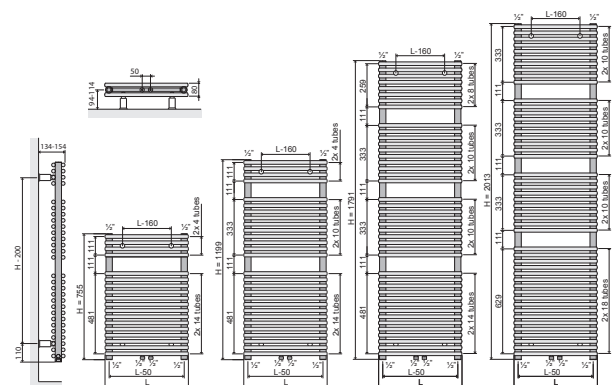

CALIENTE RAIL

Boutique Series

SINGLE WALL MOUNTING INFORMATION

All dimensions in mm. Inches in brackets.

DOUBLE WALL MOUNTING INFORMATION

All dimensions in mm. Inches in brackets.

CONNECTIONS

Each radiator comes with 1/2" inlet connections as standard.

PIPING OPTIONS

Single and Double.

Piping options: BBOE (Bottom, Bottom, Opposite, End)

TAPPING CENTRES

EN 442 CERTIFICATION DATA - CETIAT TESTED IN ACCORDANCE WITH BS EN 442

SINGLE

Type																
Tube Quantity	18	18	18	18	28	28	28	28	42	42	42	42	48	48	48	48
Height	755	755	755	755	1199	1199	1199	1199	1791	1791	1791	1791	2013	2013	2013	2013
Length	450	500	600	750	450	500	600	750	450	500	600	750	450	500	600	750
W/m at 75/65/20	389	431	517	645	615	675	794	972	900	986	1158	1416	1002	1099	1294	1586
n-coefficients	1.18	1.17	1.15	1.13	1.21	1.20	1.19	1.17	1.24	1.23	1.21	1.17	1.26	1.24	1.21	1.17
Heated surface area (m ² /m)	0.75	0.82	0.94	1.13	1.18	1.28	1.47	1.76	1.77	1.91	2.20	2.64	2.01	2.18	2.51	3.01
Weight (kg/m)	6.80	7.40	8.50	10.20	10.90	11.80	13.50	16.10	17.30	18.60	21.30	25.20	18.90	20.40	23.40	27.80
Water contents (l/m)	3.70	4.00	4.50	5.30	5.90	6.30	7.10	8.30	9.10	9.70	11.00	12.90	10.00	10.70	12.00	14.10