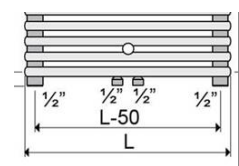

CALIENTE RAIL

Boutique Series

SINGLE WALL MOUNTING INFORMATION

All dimensions in mm. Inches in brackets.

DOUBLE WALL MOUNTING INFORMATION

All dimensions in mm. Inches in brackets.

CONNECTIONS

Each radiator comes with 1/2" inlet connections as standard.

PIPING OPTIONS

Single and Double.

Piping options: BBOE (Bottom, Bottom, Opposite, End)

TAPPING CENTRES

EN 442 CERTIFICATION DATA - CETIAT TESTED IN ACCORDANCE WITH BS EN 442

SINGLE

Type																
Tube Quantity	18	18	18	18	28	28	28	28	42	42	42	42	48	48	48	48
Height	755	755	755	755	1199	1199	1199	1199	1791	1791	1791	1791	2013	2013	2013	2013
Length	450	500	600	750	450	500	600	750	450	500	600	750	450	500	600	750
W/m at 75/65/20	389	431	517	645	615	675	794	972	900	986	1158	1416	1002	1099	1294	1586
n-coefficients	1.18	1.17	1.15	1.13	1.21	1.20	1.19	1.17	1.24	1.23	1.21	1.17	1.26	1.24	1.21	1.17
Heated surface area (m ² /m)	0.75	0.82	0.94	1.13	1.18	1.28	1.47	1.76	1.77	1.91	2.20	2.64	2.01	2.18	2.51	3.01
Weight (kg/m)	6.80	7.40	8.50	10.20	10.90	11.80	13.50	16.10	17.30	18.60	21.30	25.20	18.90	20.40	23.40	27.80
Water contents (l/m)	3.70	4.00	4.50	5.30	5.90	6.30	7.10	8.30	9.10	9.70	11.00	12.90	10.00	10.70	12.00	14.10