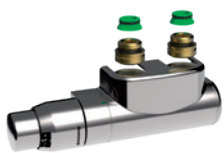

STRAIGHT DOUBLE

Height mm	Lengths mm	Stelrad UIN	Heat output		Price excl VAT	Price incl VAT
			Watts	Btu/hr		
755	450	407502450	552	1883	£303.80	£364.56
	500	407502500	616	2102	£313.02	£375.62
	600	407502600	748	2552	£331.72	£398.06
	750	407502750	947	3231	£364.09	£436.91
1199	450	401102450	868	2962	£366.84	£440.21
	500	401102500	963	3286	£389.33	£467.80
	600	401102600	1154	3937	£417.57	£501.08
1791	450	401702450	1268	4326	£458.10	£549.72
	500	401702500	1402	4784	£480.03	£576.04
	600	401702600	1670	5698	£520.86	£625.03
2013	450	401702750	2073	7073	£611.02	£733.22
	450	402002450	1427	4869	£493.08	£591.70
	500	402002500	1576	5377	£517.59	£621.11
	600	402002600	1874	6394	£586.42	£703.70
	750	402002750	2321	7919	£661.67	£794.00

Δt 50 is the UK's industry standard for heating outputs, which has an operating temperature of 75/65/20°C. If you have a low temperature heat source you may wish to consider Δt 40 or Δt 30 output (see your installer or system designer or download from www.stelrad.com).

For EN442 data, technical and installation information please visit our website: www.stelrad.com and search product downloads.

CENTRE TAP TRV

UIN	Elements	Price excl VAT	Price incl VAT
14531310	CENTRE TAP TRV STRAIGHT WHITE -10MM	£52.65	£63.18
14531312	CENTRE TAP TRV STRAIGHT WHITE -1/2IN	£52.65	£63.18
14531315	CENTRE TAP TRV STRAIGHT WHITE -15MM	£52.65	£63.18
14531410	CENTRE TAP TRV STRAIGHT CHROME -10MM	£52.65	£63.18
14531412	CENTRE TAP TRV STRAIGHT CHROME -1/2IN	£52.65	£63.18
14531415	CENTRE TAP TRV STRAIGHT CHROME -15MM	£52.65	£63.18
14531510	CENTRE TAP TRV ANGLED L WHITE -10MM	£52.65	£63.18
14531512	CENTRE TAP TRV ANGLED L WHITE -1/2IN	£52.65	£63.18
14531515	CENTRE TAP TRV ANGLED L WHITE -15MM	£52.65	£63.18
14531610	CENTRE TAP TRV ANGLED L CHROME -10MM	£52.65	£63.18
14531612	CENTRE TAP TRV ANGLED L CHROME -1/2IN	£52.65	£63.18
14531615	CENTRE TAP TRV ANGLED L CHROME -15MM	£52.65	£63.18
14531710	CENTRE TAP TRV ANGLED R WHITE -10MM	£52.65	£63.18
14531712	CENTRE TAP TRV ANGLED R WHITE -1/2IN	£52.65	£63.18
14531715	CENTRE TAP TRV ANGLED R WHITE -15MM	£52.65	£63.18
14531810	CENTRE TAP TRV ANGLED R CHROME -10MM	£52.65	£63.18
14531812	CENTRE TAP TRV ANGLED R CHROME -1/2IN	£52.65	£63.18
14531815	CENTRE TAP TRV ANGLED R CHROME -15MM	£52.65	£63.18