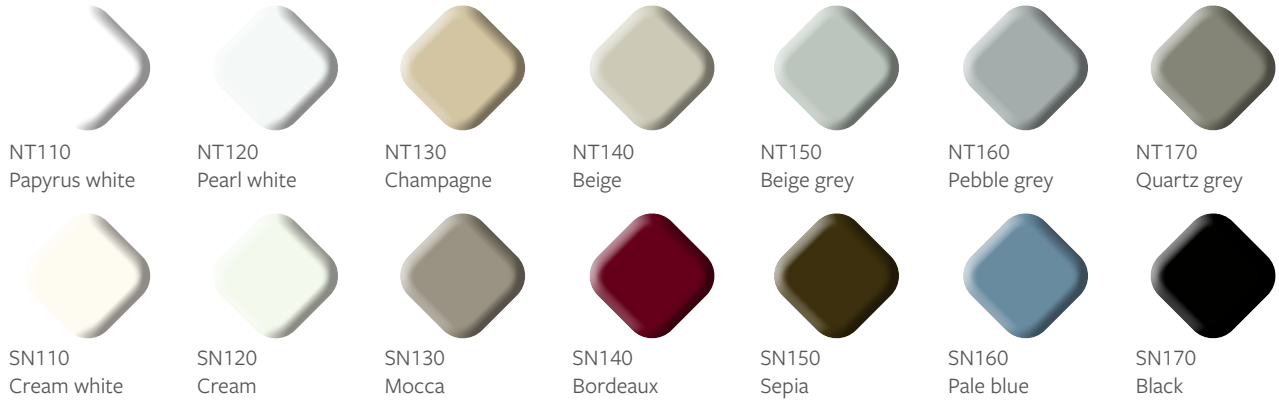

PIPING OPTIONS

Single and Double.

Piping options: BBOE (Bottom, Bottom, Opposite, End)

TAPPING CENTRES

EN 442 CERTIFICATION DATA - CETIAT TESTED IN ACCORDANCE WITH BS EN 442

SINGLE

Type																
Tube Quantity	18	18	18	18	28	28	28	28	42	42	42	42	48	48	48	48
Height	755	755	755	755	1199	1199	1199	1199	1791	1791	1791	1791	2013	2013	2013	2013
Length	450	500	600	750	450	500	600	750	450	500	600	750	450	500	600	750
W/m at 75/65/20	389	431	517	645	615	675	794	972	900	986	1158	1416	1002	1099	1294	1586
n-coefficients	1.18	1.17	1.15	1.13	1.21	1.20	1.19	1.17	1.24	1.23	1.21	1.17	1.26	1.24	1.21	1.17
Heated surface area (m ² /m)	0.75	0.82	0.94	1.13	1.18	1.28	1.47	1.76	1.77	1.91	2.20	2.64	2.01	2.18	2.51	3.01
Weight (kg/m)	6.80	7.40	8.50	10.20	10.90	11.80	13.50	16.10	17.30	18.60	21.30	25.20	18.90	20.40	23.40	27.80
Water contents (l/m)	3.70	4.00	4.50	5.30	5.90	6.30	7.10	8.30	9.10	9.70	11.00	12.90	10.00	10.70	12.00	14.10

COLOUR GUIDE

NATURAL COLOURS

METALLIC COLOURS

RAL COLOURS

FOR FURTHER INFORMATION ON RAL COLOURS PLEASE VISIT WWW.RALCOLOR.COM

*Please note: when choosing a colour only the front fascia panel can be coloured, the emitter, top grille and panels are black.