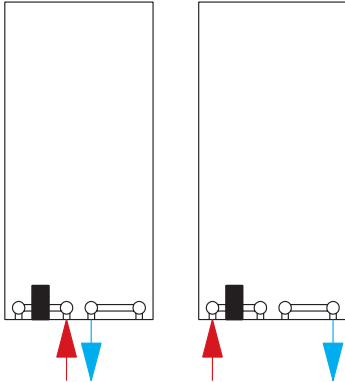

VERTICAL ULTRA

Boutique Series

PIPE CONNECTIONS

TABLE OF HEAT OUTPUTS AT:

Inlet	75°C	Watt to Btu/hr:
Outlet	65°C	3.412
Ambient	20°C	3.412
Delta T	50°C	3.412

EN 442 CERTIFICATION DATA - CETIAT TESTED IN ACCORDANCE WITH BS EN 442

Type	T22 (K2)			
	1000	1200	1800	2000
Height (mm)	1000	1200	1800	2000
W/m at 75/65/20	2142	2498	3690	3960
n-coefficients	1.29	1.30	1.33	1.33
Heated surface area (m²/m)	26.23	27.15	29.90	37.74
Weight (kg/m)	59.40	71.80	105.30	116.40
Water contents (l/m)	10.30	12.30	15.90	17.70
KM	13.62	15.66	20.70	21.98