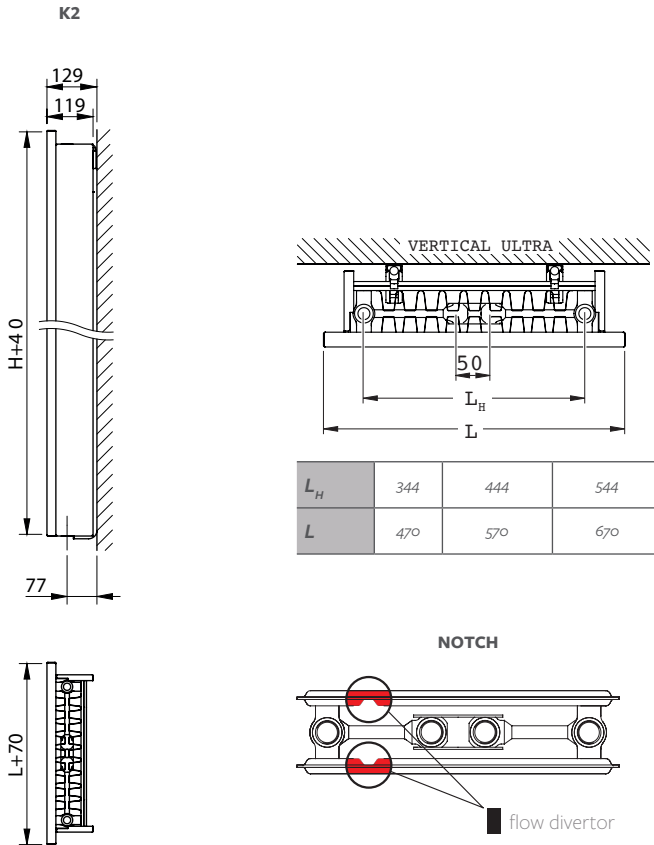

For EN442 data, technical and installation information please visit our website: [www.stelrad.com](http://www.stelrad.com) and search product downloads.

CENTRE TAP TRV		UIN	Elements	Price excl VAT	Price incl VAT
		14531310	CENTRE TAP TRV STRAIGHT WHITE -10MM	£52.65	£63.18
		14531312	CENTRE TAP TRV STRAIGHT WHITE -1/2IN	£52.65	£63.18
		14531315	CENTRE TAP TRV STRAIGHT WHITE -15MM	£52.65	£63.18
		14531410	CENTRE TAP TRV STRAIGHT CHROME -10MM	£52.65	£63.18
		14531412	CENTRE TAP TRV STRAIGHT CHROME -1/2IN	£52.65	£63.18
		14531415	CENTRE TAP TRV STRAIGHT CHROME -15MM	£52.65	£63.18
		14531510	CENTRE TAP TRV ANGLED L WHITE -10MM	£52.65	£63.18
		14531512	CENTRE TAP TRV ANGLED L WHITE -1/2IN	£52.65	£63.18
		14531515	CENTRE TAP TRV ANGLED L WHITE -15MM	£52.65	£63.18
		14531610	CENTRE TAP TRV ANGLED L CHROME -10MM	£52.65	£63.18
		14531612	CENTRE TAP TRV ANGLED L CHROME -1/2IN	£52.65	£63.18
		14531615	CENTRE TAP TRV ANGLED L CHROME -15MM	£52.65	£63.18
		14531710	CENTRE TAP TRV ANGLED R WHITE -10MM	£52.65	£63.18
		14531712	CENTRE TAP TRV ANGLED R WHITE -1/2IN	£52.65	£63.18
		14531715	CENTRE TAP TRV ANGLED R WHITE -15MM	£52.65	£63.18
		14531810	CENTRE TAP TRV ANGLED R CHROME -10MM	£52.65	£63.18
		14531812	CENTRE TAP TRV ANGLED R CHROME -1/2IN	£52.65	£63.18
		14531815	CENTRE TAP TRV ANGLED R CHROME -15MM	£52.65	£63.18

Towel rail bar is 120mm wider than actual radiator.  
Maximum three towel rail bars per radiator.

For more information visit [www.stelrad.com](http://www.stelrad.com)

## WALL MOUNTING INFORMATION

All dimensions in mm. Inches in brackets.

## CONNECTIONS

Each radiator comes with 1/2" inlet connections as standard.