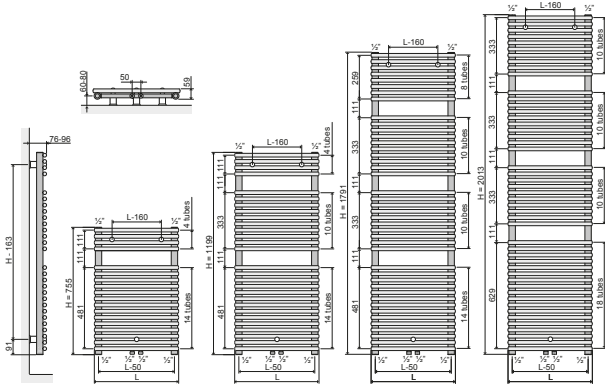

For EN442 data, technical and installation information please visit our website: www.stelrad.com and search product downloads.

CENTRE TAP TRV

UIN	Elements	Price excl VAT	Price incl VAT
14531310	CENTRE TAP TRV STRAIGHT WHITE -10MM	£52.65	£63.18
14531312	CENTRE TAP TRV STRAIGHT WHITE -1/2IN	£52.65	£63.18
14531315	CENTRE TAP TRV STRAIGHT WHITE -15MM	£52.65	£63.18
14531410	CENTRE TAP TRV STRAIGHT CHROME -10MM	£52.65	£63.18
14531412	CENTRE TAP TRV STRAIGHT CHROME -1/2IN	£52.65	£63.18
14531415	CENTRE TAP TRV STRAIGHT CHROME -15MM	£52.65	£63.18
14531510	CENTRE TAP TRV ANGLED L WHITE -10MM	£52.65	£63.18
14531512	CENTRE TAP TRV ANGLED L WHITE -1/2IN	£52.65	£63.18
14531515	CENTRE TAP TRV ANGLED L WHITE -15MM	£52.65	£63.18
14531610	CENTRE TAP TRV ANGLED L CHROME -10MM	£52.65	£63.18
14531612	CENTRE TAP TRV ANGLED L CHROME -1/2IN	£52.65	£63.18
14531615	CENTRE TAP TRV ANGLED L CHROME -15MM	£52.65	£63.18
14531710	CENTRE TAP TRV ANGLED R WHITE -10MM	£52.65	£63.18
14531712	CENTRE TAP TRV ANGLED R WHITE -1/2IN	£52.65	£63.18
14531715	CENTRE TAP TRV ANGLED R WHITE -15MM	£52.65	£63.18
14531810	CENTRE TAP TRV ANGLED R CHROME -10MM	£52.65	£63.18
14531812	CENTRE TAP TRV ANGLED R CHROME -1/2IN	£52.65	£63.18
14531815	CENTRE TAP TRV ANGLED R CHROME -15MM	£52.65	£63.18

CALIENTE RAIL

Boutique Series

SINGLE WALL MOUNTING INFORMATION

All dimensions in mm. Inches in brackets.

DOUBLE WALL MOUNTING INFORMATION

All dimensions in mm. Inches in brackets.

CONNECTIONS

Each radiator comes with 1/2" inlet connections as standard.