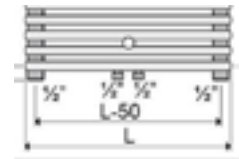

CALIENTE RAIL

Boutique Series

SINGLE WALL MOUNTING INFORMATION

All dimensions in mm. Inches in brackets.

DOUBLE WALL MOUNTING INFORMATION

All dimensions in mm. Inches in brackets.

CONNECTIONS

Each radiator comes with 1/2" inlet connections as standard.

PIPING OPTIONS

Single and Double.

Piping options: BBOE (Bottom, Bottom, Opposite, End)

TAPPING CENTRES

EN 442 CERTIFICATION DATA - CETIAT TESTED IN ACCORDANCE WITH BS EN 442

SINGLE

Type																
Tube Quantity	18	18	18	18	28	28	28	28	42	42	42	42	48	48	48	48
Height	755	755	755	755	1199	1199	1199	1199	1791	1791	1791	1791	2013	2013	2013	2013
Length	450	500	600	750	450	500	600	750	450	500	600	750	450	500	600	750
W/m at 75/65/20	389	431	517	645	615	675	794	972	900	986	1158	1416	1002	1099	1294	1586
n-coefficients	1.18	1.17	1.15	1.13	1.21	1.20	1.19	1.17	1.24	1.23	1.21	1.17	1.26	1.24	1.21	1.17
Heated surface area (m ² /m)	0.75	0.82	0.94	1.13	1.18	1.28	1.47	1.76	1.77	1.91	2.20	2.64	2.01	2.18	2.51	3.01
Weight (kg/m)	6.80	7.40	8.50	10.20	10.90	11.80	13.50	16.10	17.30	18.60	21.30	25.20	18.90	20.40	23.40	27.80
Water contents (l/m)	3.70	4.00	4.50	5.30	5.90	6.30	7.10	8.30	9.10	9.70	11.00	12.90	10.00	10.70	12.00	14.10