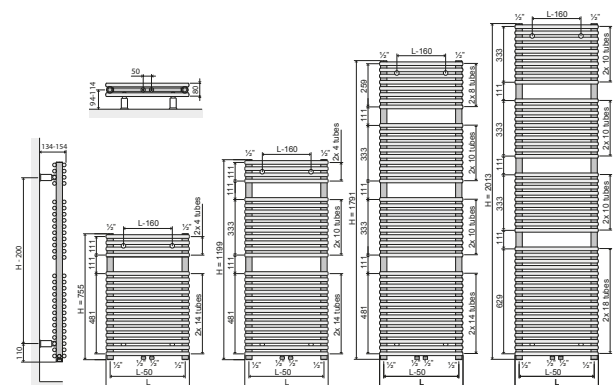

CALIENTE RAIL

Boutique Series

SINGLE WALL MOUNTING INFORMATION

All dimensions in mm. Inches in brackets.

DOUBLE WALL MOUNTING INFORMATION

All dimensions in mm. Inches in brackets.

CONNECTIONS

Each radiator comes with 1/2" inlet connections as standard.

PIPING OPTIONS

Single and Double.

Piping options: BBOE (Bottom, Bottom, Opposite, End)

TAPPING CENTRES

EN 442 CERTIFICATION DATA - CETIAT TESTED IN ACCORDANCE WITH BS EN 442

SINGLE

Type																
Tube Quantity	18	18	18	18	28	28	28	28	42	42	42	42	48	48	48	48
Height	755	755	755	755	1199	1199	1199	1199	1791	1791	1791	1791	2013	2013	2013	2013
Length	450	500	600	750	450	500	600	750	450	500	600	750	450	500	600	750
W/m at 75/65/20	389	431	517	645	615	675	794	972	900	986	1158	1416	1002	1099	1294	1586
n-coefficients	1.18	1.17	1.15	1.13	1.21	1.20	1.19	1.17	1.24	1.23	1.21	1.17	1.26	1.24	1.21	1.17
Heated surface area (m ² /m)	0.75	0.82	0.94	1.13	1.18	1.28	1.47	1.76	1.77	1.91	2.20	2.64	2.01	2.18	2.51	3.01
Weight (kg/m)	6.80	7.40	8.50	10.20	10.90	11.80	13.50	16.10	17.30	18.60	21.30	25.20	18.90	20.40	23.40	27.80
Water contents (l/m)	3.70	4.00	4.50	5.30	5.90	6.30	7.10	8.30	9.10	9.70	11.00	12.90	10.00	10.70	12.00	14.10