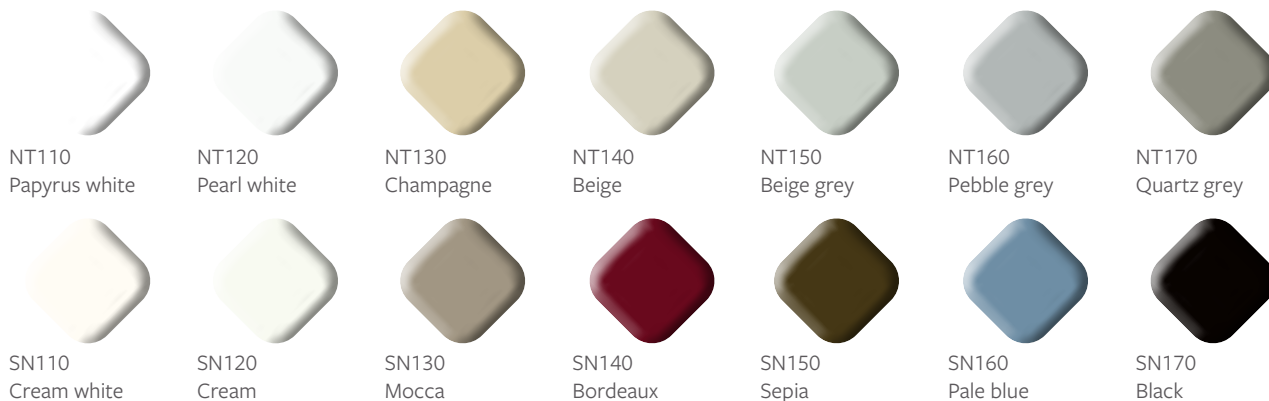

PIPING OPTIONS

Single and Double.

Piping options: BBOE (Bottom, Bottom, Opposite, End)

TAPPING CENTRES

EN 442 CERTIFICATION DATA - CETIAT TESTED IN ACCORDANCE WITH BS EN 442

SINGLE

Type																
Tube Quantity	18	18	18	18	28	28	28	28	42	42	42	42	48	48	48	48
Height	755	755	755	755	1199	1199	1199	1199	1791	1791	1791	1791	2013	2013	2013	2013
Length	450	500	600	750	450	500	600	750	450	500	600	750	450	500	600	750
W/m at 75/65/20	389	431	517	645	615	675	794	972	900	986	1158	1416	1002	1099	1294	1586
n-coefficients	1.18	1.17	1.15	1.13	1.21	1.20	1.19	1.17	1.24	1.23	1.21	1.17	1.26	1.24	1.21	1.17
Heated surface area (m ² /m)	0.75	0.82	0.94	1.13	1.18	1.28	1.47	1.76	1.77	1.91	2.20	2.64	2.01	2.18	2.51	3.01
Weight (kg/m)	6.80	7.40	8.50	10.20	10.90	11.80	13.50	16.10	17.30	18.60	21.30	25.20	18.90	20.40	23.40	27.80
Water contents (l/m)	3.70	4.00	4.50	5.30	5.90	6.30	7.10	8.30	9.10	9.70	11.00	12.90	10.00	10.70	12.00	14.10

COLOUR GUIDE

NATURAL COLOURS

METALLIC COLOURS

RAL COLOURS

RAL 9016**
Traffic white

FOR FURTHER INFORMATION ON RAL COLOURS PLEASE VISIT WWW.RALCOLOR.COM

*Please note: when choosing a colour only the front fascia panel can be coloured, the emitter, top grille and panels are black.