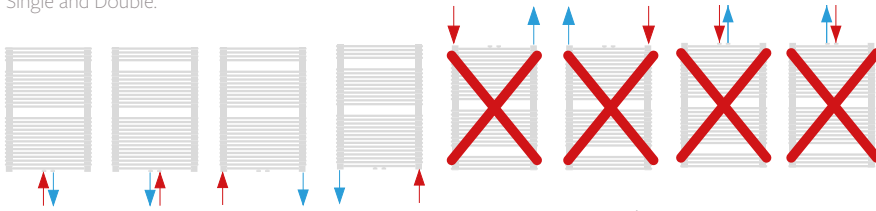

CALIENTE RAIL

Boutique Series

SINGLE WALL MOUNTING INFORMATION

All dimensions in mm. Inches in brackets.

DOUBLE WALL MOUNTING INFORMATION

All dimensions in mm. Inches in brackets.

CONNECTIONS

Each radiator comes with 1/2" inlet connections as standard.

PIPING OPTIONS

Single and Double.

Piping options: BBOE (Bottom, Bottom, Opposite, End)

TAPPING CENTRES

EN 442 CERTIFICATION DATA - CETIAT TESTED IN ACCORDANCE WITH BS EN 442

SINGLE

Type																
Tube Quantity	18	18	18	18	28	28	28	28	42	42	42	42	48	48	48	48
Height	755	755	755	755	1199	1199	1199	1199	1791	1791	1791	1791	2013	2013	2013	2013
Length	450	500	600	750	450	500	600	750	450	500	600	750	450	500	600	750
W/m at 75/65/20	389	431	517	645	615	675	794	972	900	986	1158	1416	1002	1099	1294	1586
n-coefficients	1.18	1.17	1.15	1.13	1.21	1.20	1.19	1.17	1.24	1.23	1.21	1.17	1.26	1.24	1.21	1.17
Heated surface area (m ² /m)	0.75	0.82	0.94	1.13	1.18	1.28	1.47	1.76	1.77	1.91	2.20	2.64	2.01	2.18	2.51	3.01
Weight (kg/m)	6.80	7.40	8.50	10.20	10.90	11.80	13.50	16.10	17.30	18.60	21.30	25.20	18.90	20.40	23.40	27.80
Water contents (l/m)	3.70	4.00	4.50	5.30	5.90	6.30	7.10	8.30	9.10	9.70	11.00	12.90	10.00	10.70	12.00	14.10