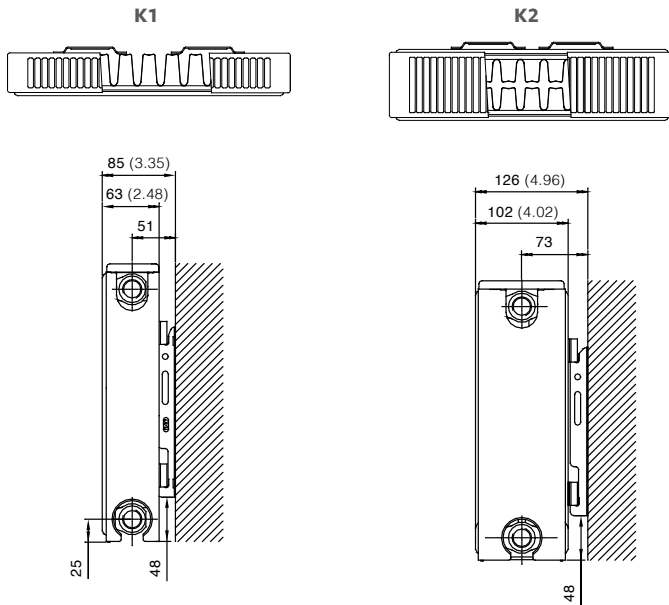

For EN442 data, technical and installation information please visit our website: www.stelrad.com and search product downloads.

VITA SILHOUETTE CONCEPT COMES IN RAL: A7016 ANTHRACITE GREY AND IS AVAILABLE FROM STOCK.

VITA SILHOUETTE CONCEPT

Vita Series

WALL MOUNTING AND LUG INFORMATION

All dimensions in mm. Inches in brackets.

MOUNTING BRACKETS

All dimensions in mm. Inches in brackets. Floor mounting brackets available.

Dimensions	mm	inches	mm	inches	mm	inches
Height	300	11.81	450	17.72	600	23.62
A	65	2.56	65	2.56	65	2.56
B	119	4.69	99	3.90	99	3.90
C	-	-	269	10.59	419	16.50
D	153	6.02	303	11.93	453	17.83
E	185	7.28	335	13.19	485	19.09

VITA SILHOUETTE CONCEPT

Vita Series

K1 & K2 LUG POSITIONS

All dimensions in mm. Inches in brackets.

L	K1				K2			
	A		B		C		D	
	mm	in	mm	in	mm	in	mm	in
400	117	4.60	-	-	133	5.24	-	-
500 - 1100	150	5.90	-	-	133	5.24	-	-
1200 - 1600	150	5.90	-	-	133	5.24	-	-
1800 - 2000	150	5.90	(L/2) + 17		133	5.24	L/2	