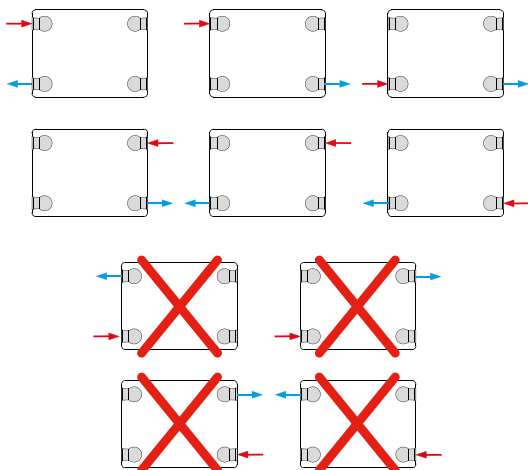

Dimensions	mm	inches	mm	inches	mm	inches
Height	300	11.81	450	17.72	600	23.62
A	65	2.56	65	2.56	65	2.56
B	119	4.69	99	3.90	99	3.90
C	-	-	269	10.59	419	16.50
D	153	6.02	303	11.93	453	17.83
E	185	7.28	335	13.19	485	19.09

VITA SILHOUETTE CONCEPT

Vita Series

K1 & K2 LUG POSITIONS

All dimensions in mm. Inches in brackets.

L	K1				K2			
	A		B		C		D	
	mm	in	mm	in	mm	in	mm	in
400	117	4.60	-	-	133	5.24	-	-
500 - 1100	150	5.90	-	-	133	5.24	-	-
1200 - 1600	150	5.90	-	-	133	5.24	-	-
1800 - 2000	150	5.90	(L/2) + 17		133	5.24	L/2	

CONNECTIONS

Each radiator comes with 1/2" inlet connections as standard.

PIPING OPTIONS

VITA SILHOUETTE CONCEPT

Vita Series

PRESSURE DROP

- ① Type 11 (K1)
- ② Type 22 (K2)