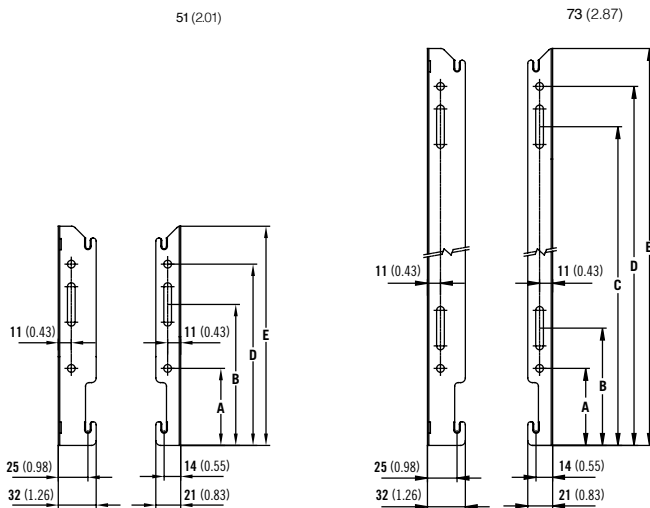

VITA SILHOUETTE CONCEPT

Vita Series

WALL MOUNTING AND LUG INFORMATION

All dimensions in mm. Inches in brackets.

MOUNTING BRACKETS

All dimensions in mm. Inches in brackets. Floor mounting brackets available.

Dimensions	mm	inches	mm	inches	mm	inches
Height	300	11.81	450	17.72	600	23.62
A	65	2.56	65	2.56	65	2.56
B	119	4.69	99	3.90	99	3.90
C	-	-	269	10.59	419	16.50
D	153	6.02	303	11.93	453	17.83
E	185	7.28	335	13.19	485	19.09

VITA SILHOUETTE CONCEPT

Vita Series

K1 & K2 LUG POSITIONS

All dimensions in mm. Inches in brackets.

L	K1				K2			
	A		B		C		D	
	mm	in	mm	in	mm	in	mm	in
400	117	4.60	-	-	133	5.24	-	-
500 - 1100	150	5.90	-	-	133	5.24	-	-
1200 - 1600	150	5.90	-	-	133	5.24	-	-
1800 - 2000	150	5.90	(L/2) + 17		133	5.24	L/2	