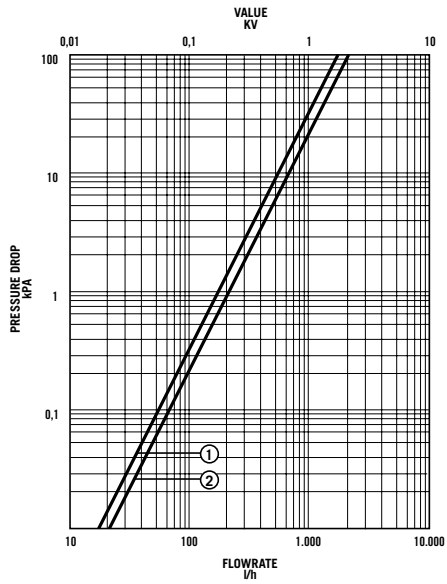

Dimensions	mm	inches	mm	inches	mm	inches
Height	300	11.81	450	17.72	600	23.62
A	65	2.56	65	2.56	65	2.56
B	119	4.69	99	3.90	99	3.90
C	-	-	269	10.59	419	16.50
D	153	6.02	303	11.93	453	17.83
E	185	7.28	335	13.19	485	19.09

VITA SILHOUETTE CONCEPT

Vita Series

K1 & K2 LUG POSITIONS

All dimensions in mm. Inches in brackets.

L	K1				K2			
	A		B		C		D	
	mm	in	mm	in	mm	in	mm	in
400	117	4.60	-	-	133	5.24	-	-
500 - 1100	150	5.90	-	-	133	5.24	-	-
1200 - 1600	150	5.90	-	-	133	5.24	-	-
1800 - 2000	150	5.90	(L/2) + 17		133	5.24	L/2	

CONNECTIONS

Each radiator comes with 1/2" inlet connections as standard.

PIPING OPTIONS

VITA SILHOUETTE CONCEPT

Vita Series

PRESSURE DROP

- ① Type 11 (K1)
- ② Type 22 (K2)