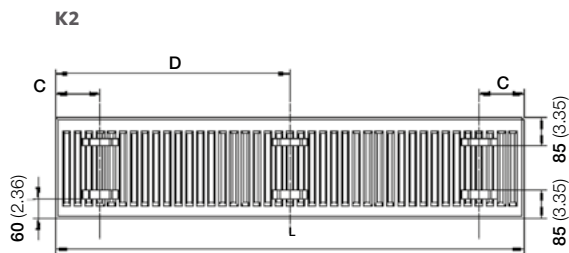

Dimensions	mm	inches	mm	inches	mm	inches
Height	300	11.81	450	17.72	600	23.62
A	65	2.56	65	2.56	65	2.56
B	119	4.69	99	3.90	99	3.90
C	-	-	269	10.59	419	16.50
D	153	6.02	303	11.93	453	17.83
E	185	7.28	335	13.19	485	19.09

VITA SILHOUETTE CONCEPT

Vita Series

K1 & K2 LUG POSITIONS

All dimensions in mm. Inches in brackets.

L	K1				K2			
	A		B		C		D	
	mm	in	mm	in	mm	in	mm	in
400	117	4.60	-	-	133	5.24	-	-
500 - 1100	150	5.90	-	-	133	5.24	-	-
1200 - 1600	150	5.90	-	-	133	5.24	-	-
1800 - 2000	150	5.90	(L/2) + 17		133	5.24	L/2	

CONNECTIONS

Each radiator comes with 1/2" inlet connections as standard.

PIPING OPTIONS

VITA SILHOUETTE CONCEPT

Vita Series

PRESSURE DROP

- ① Type 11 (K1)
- ② Type 22 (K2)