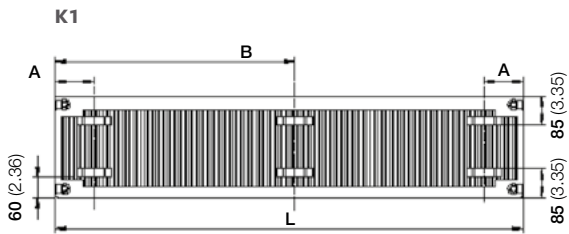

VITA SILHOUETTE CONCEPT

Vita Series

WALL MOUNTING AND LUG INFORMATION

All dimensions in mm. Inches in brackets.

MOUNTING BRACKETS

All dimensions in mm. Inches in brackets. Floor mounting brackets available.

Dimensions	mm	inches	mm	inches	mm	inches
Height	300	11.81	450	17.72	600	23.62
A	65	2.56	65	2.56	65	2.56
B	119	4.69	99	3.90	99	3.90
C	-	-	269	10.59	419	16.50
D	153	6.02	303	11.93	453	17.83
E	185	7.28	335	13.19	485	19.09

VITA SILHOUETTE CONCEPT

Vita Series

K1 & K2 LUG POSITIONS

All dimensions in mm. Inches in brackets.

L	K1				K2			
	A		B		C		D	
	mm	in	mm	in	mm	in	mm	in
400	117	4.60	-	-	133	5.24	-	-
500 - 1100	150	5.90	-	-	133	5.24	-	-
1200 - 1600	150	5.90	-	-	133	5.24	-	-
1800 - 2000	150	5.90	(L/2) + 17		133	5.24	L/2	