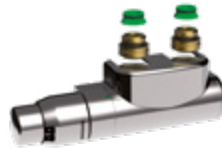

The Stelrad Concord Side Chrome oozes functionality and style with its stunning stainless steel finish. Gone are the days when towel rails were merely a heating device, they are now a design feature too.

CONCORD SIDE CHROME

Boutique Series

50 Δt

(75/65/20°C)

STRAIGHT

Height mm	Length mm	Stelrad UIN	Watts	Heat output	Btu/hr
830	500	712001	221		754
1130	500	712002	297		1013
1430	500	712003	371		1266
1730	500	712004	448		1529

For EN442 data, technical and installation information please visit our website: www.stelrad.com and search product downloads.

CENTRE TAP TRV

The Stelrad Centre Thermostatic Radiator Valve (TRV) has several options:

- Chrome or white finish
- 10mm , 15mm or 1/2" system pipe connection
- Left or right side TRV head direction option

UIN	Elements
14531310	CENTRE TAP TRV STRAIGHT WHITE -10MM
14531312	CENTRE TAP TRV STRAIGHT WHITE -1/2IN
14531315	CENTRE TAP TRV STRAIGHT WHITE -15MM
14531410	CENTRE TAP TRV STRAIGHT CHROME -10MM
14531412	CENTRE TAP TRV STRAIGHT CHROME -1/2IN
14531415	CENTRE TAP TRV STRAIGHT CHROME -15MM
14531510	CENTRE TAP TRV ANGLED L WHITE -10MM
14531512	CENTRE TAP TRV ANGLED L WHITE -1/2IN
14531515	CENTRE TAP TRV ANGLED L WHITE -15MM
14531610	CENTRE TAP TRV ANGLED L CHROME -10MM
14531612	CENTRE TAP TRV ANGLED L CHROME -1/2IN
14531615	CENTRE TAP TRV ANGLED L CHROME -15MM
14531710	CENTRE TAP TRV ANGLED R WHITE -10MM
14531712	CENTRE TAP TRV ANGLED R WHITE -1/2IN
14531715	CENTRE TAP TRV ANGLED R WHITE -15MM
14531810	CENTRE TAP TRV ANGLED R CHROME -10MM
14531812	CENTRE TAP TRV ANGLED R CHROME -1/2IN
14531815	CENTRE TAP TRV ANGLED R CHROME -15MM