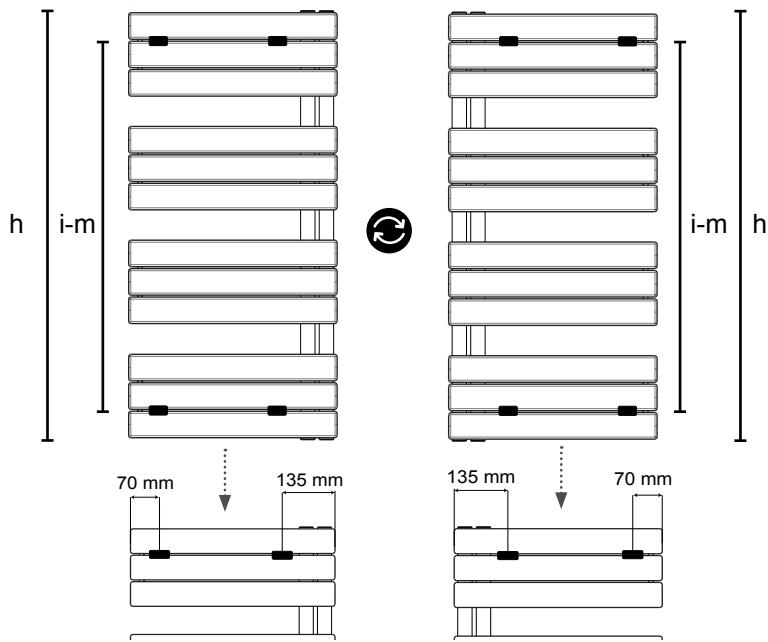

- Chrome or white finish
- 10mm , 15mm or 1/2" system pipe connection
- Left or right side TRV head direction option

UIN	Elements
14531310	CENTRE TAP TRV STRAIGHT WHITE -10MM
14531312	CENTRE TAP TRV STRAIGHT WHITE -1/2IN
14531315	CENTRE TAP TRV STRAIGHT WHITE -15MM
14531410	CENTRE TAP TRV STRAIGHT CHROME -10MM
14531412	CENTRE TAP TRV STRAIGHT CHROME -1/2IN
14531415	CENTRE TAP TRV STRAIGHT CHROME -15MM
14531510	CENTRE TAP TRV ANGLED L WHITE -10MM
14531512	CENTRE TAP TRV ANGLED L WHITE -1/2IN
14531515	CENTRE TAP TRV ANGLED L WHITE -15MM
14531610	CENTRE TAP TRV ANGLED L CHROME -10MM
14531612	CENTRE TAP TRV ANGLED L CHROME -1/2IN
14531615	CENTRE TAP TRV ANGLED L CHROME -15MM
14531710	CENTRE TAP TRV ANGLED R WHITE -10MM
14531712	CENTRE TAP TRV ANGLED R WHITE -1/2IN
14531715	CENTRE TAP TRV ANGLED R WHITE -15MM
14531810	CENTRE TAP TRV ANGLED R CHROME -10MM
14531812	CENTRE TAP TRV ANGLED R CHROME -1/2IN
14531815	CENTRE TAP TRV ANGLED R CHROME -15MM

CONCORD SIDE CHROME

Boutique Series

WALL MOUNTING INFORMATION

All dimensions in mm.

STRAIGHT

HEIGHT (mm)	I-M (mm)
830	675
1130	975
1430	1275
1730	1575

VALID FOR ALL SIZES