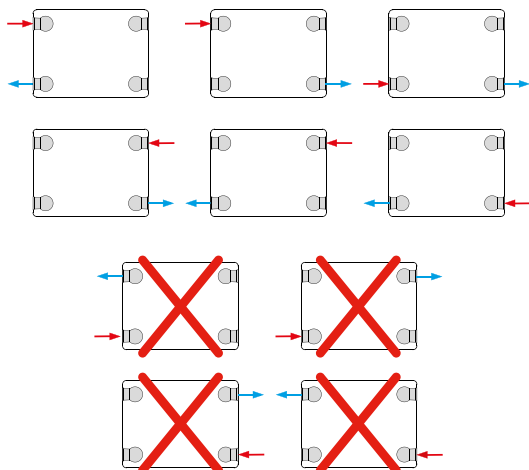

Dimensions	mm	inches	mm	inches	mm	inches
Height	300	11.81	450	17.72	600	23.62
A	65	2.56	65	2.56	65	2.56
B	119	4.69	99	3.90	99	3.90
C	-	-	269	10.59	419	16.50
D	153	6.02	303	11.93	453	17.83
E	185	7.28	335	13.19	485	19.09

VITA SILHOUETTE CONCEPT

Vita Series

K1 & K2 LUG POSITIONS

All dimensions in mm. Inches in brackets.

L	K1				K2			
	A		B		C		D	
	mm	in	mm	in	mm	in	mm	in
400	117	4.60	-	-	133	5.24	-	-
500 - 1100	150	5.90	-	-	133	5.24	-	-
1200 - 1600	150	5.90	-	-	133	5.24	-	-
1800 - 2000	150	5.90	(L/2) + 17		133	5.24	L/2	

CONNECTIONS

Each radiator comes with 1/2" inlet connections as standard.

PIPING OPTIONS

VITA SILHOUETTE CONCEPT

Vita Series

PRESSURE DROP

- ① Type 11 (K1)
- ② Type 22 (K2)