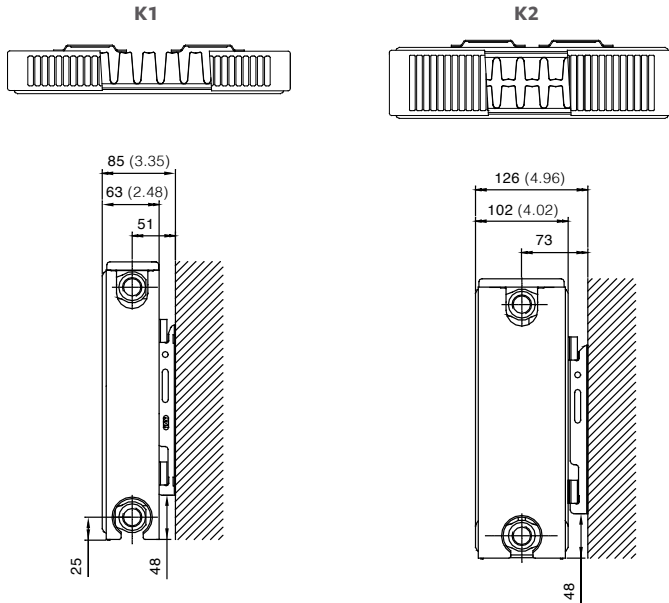

For EN442 data, technical and installation information please visit our website: www.stelrad.com and search product downloads.

VITA SILHOUETTE CONCEPT COMES IN RAL: A7016 ANTHRACITE GREY AND IS AVAILABLE FROM STOCK.

VITA SILHOUETTE CONCEPT

Vita Series

WALL MOUNTING AND LUG INFORMATION

All dimensions in mm. Inches in brackets.

MOUNTING BRACKETS

All dimensions in mm. Inches in brackets. Floor mounting brackets available.

Dimensions	mm	inches	mm	inches	mm	inches
Height	300	11.81	450	17.72	600	23.62
A	65	2.56	65	2.56	65	2.56
B	119	4.69	99	3.90	99	3.90
C	-	-	269	10.59	419	16.50
D	153	6.02	303	11.93	453	17.83
E	185	7.28	335	13.19	485	19.09

VITA SILHOUETTE CONCEPT

Vita Series

K1 & K2 LUG POSITIONS

All dimensions in mm. Inches in brackets.

L	K1				K2			
	A		B		C		D	
	mm	in	mm	in	mm	in	mm	in
400	117	4.60	-	-	133	5.24	-	-
500 - 1100	150	5.90	-	-	133	5.24	-	-
1200 - 1600	150	5.90	-	-	133	5.24	-	-
1800 - 2000	150	5.90	(L/2) + 17		133	5.24	L/2	