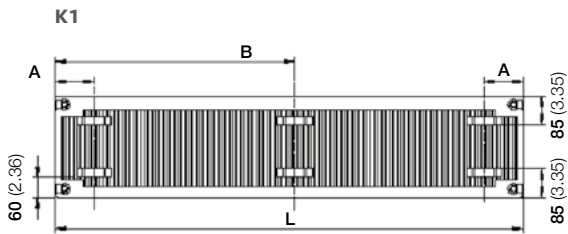

VITA SILHOUETTE CONCEPT

Vita Series

WALL MOUNTING AND LUG INFORMATION

All dimensions in mm. Inches in brackets.

MOUNTING BRACKETS

All dimensions in mm. Inches in brackets. Floor mounting brackets available.

Dimensions	mm	inches	mm	inches	mm	inches
Height	300	11.81	450	17.72	600	23.62
A	65	2.56	65	2.56	65	2.56
B	119	4.69	99	3.90	99	3.90
C	-	-	269	10.59	419	16.50
D	153	6.02	303	11.93	453	17.83
E	185	7.28	335	13.19	485	19.09

VITA SILHOUETTE CONCEPT

Vita Series

K1 & K2 LUG POSITIONS

All dimensions in mm. Inches in brackets.

L	K1				K2			
	A		B		C		D	
	mm	in	mm	in	mm	in	mm	in
400	117	4.60	-	-	133	5.24	-	-
500 - 1100	150	5.90	-	-	133	5.24	-	-
1200 - 1600	150	5.90	-	-	133	5.24	-	-
1800 - 2000	150	5.90	(L/2) + 17		133	5.24	L/2	