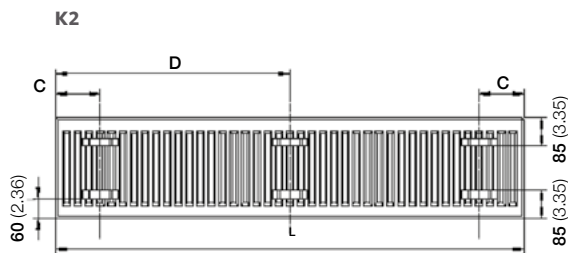

Dimensions	mm	inches	mm	inches	mm	inches
Height	300	11.81	450	17.72	600	23.62
A	65	2.56	65	2.56	65	2.56
B	119	4.69	99	3.90	99	3.90
C	-	-	269	10.59	419	16.50
D	153	6.02	303	11.93	453	17.83
E	185	7.28	335	13.19	485	19.09

VITA SILHOUETTE CONCEPT

Vita Series

K1 & K2 LUG POSITIONS

All dimensions in mm. Inches in brackets.

L	K1				K2			
	A		B		C		D	
	mm	in	mm	in	mm	in	mm	in
400	117	4.60	-	-	133	5.24	-	-
500 - 1100	150	5.90	-	-	133	5.24	-	-
1200 - 1600	150	5.90	-	-	133	5.24	-	-
1800 - 2000	150	5.90	(L/2) + 17		133	5.24	L/2	

CONNECTIONS

Each radiator comes with 1/2" inlet connections as standard.

PIPING OPTIONS

VITA SILHOUETTE CONCEPT

Vita Series

PRESSURE DROP

- ① Type 11 (K1)
- ② Type 22 (K2)