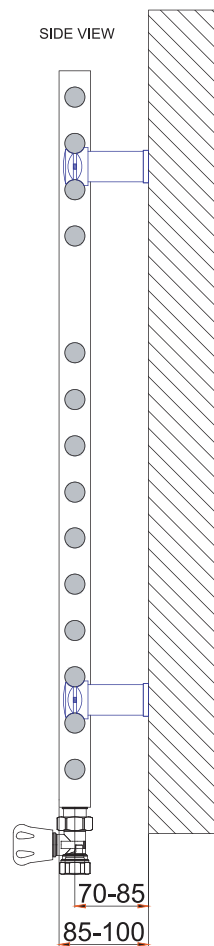

Matte Black Towel Rail

Kitchen & Bathroom Series

50 Δt
(75/65/20°C)

STRAIGHT

Height mm	Length mm	Stelrad UIN	Watts	Heat output Btu/hr	EAN
700	420	751105	300	1025	5414305918727
862	500	751106	410	1400	5414305918710

$\Delta t50$ is the UK's industry standard for heating outputs, which has an operating temperature of 75/65/20°C. If you have a low temperature heat source you may wish to consider $\Delta t40$ or $\Delta t30$ output (see your installer or system designer or download from www.stelrad.com).

For EN442 data, technical and installation information please visit our website: www.stelrad.com and search product downloads.