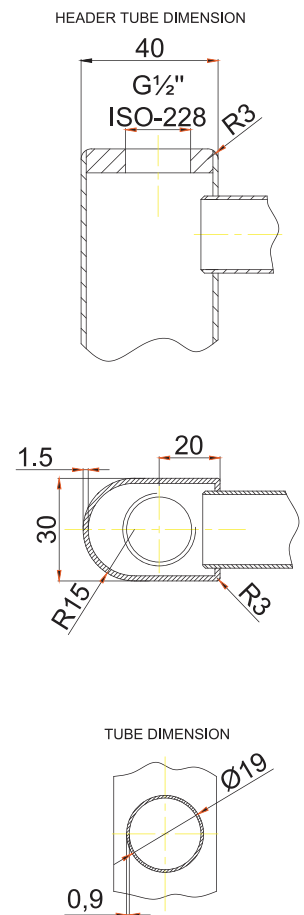

Matte Black Towel Rail

Kitchen & Bathroom Series

50 Δt
(75/65/20°C)

STRAIGHT

Height mm	Length mm	Stelrad UIN	Watts	Heat output Btu/hr	EAN
700	420	751105	300	1025	5414305918727
862	500	751106	410	1400	5414305918710

$\Delta t50$ is the UK's industry standard for heating outputs, which has an operating temperature of 75/65/20°C. If you have a low temperature heat source you may wish to consider $\Delta t40$ or $\Delta t30$ output (see your installer or system designer or download from www.stelrad.com).

For EN442 data, technical and installation information please visit our website: www.stelrad.com and search product downloads.