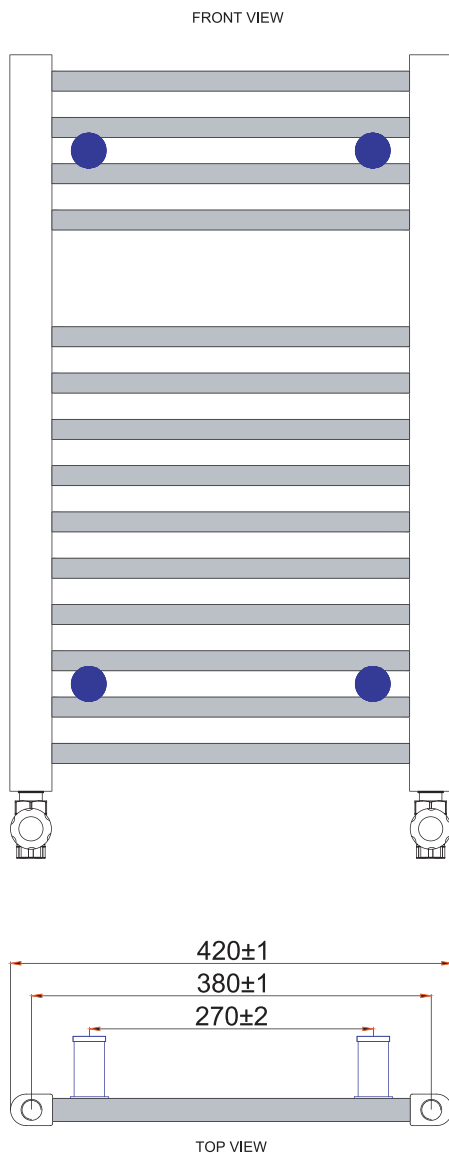

Matte Black Towel Rail

Kitchen & Bathroom Series

50 Δt
(75/65/20°C)

STRAIGHT

Height mm	Length mm	Stelrad UIN	Watts	Heat output Btu/hr	EAN
700	420	751105	300	1025	5414305918727
862	500	751106	410	1400	5414305918710

$\Delta t50$ is the UK's industry standard for heating outputs, which has an operating temperature of 75/65/20°C. If you have a low temperature heat source you may wish to consider $\Delta t40$ or $\Delta t30$ output (see your installer or system designer or download from www.stelrad.com).

For EN442 data, technical and installation information please visit our website: www.stelrad.com and search product downloads.