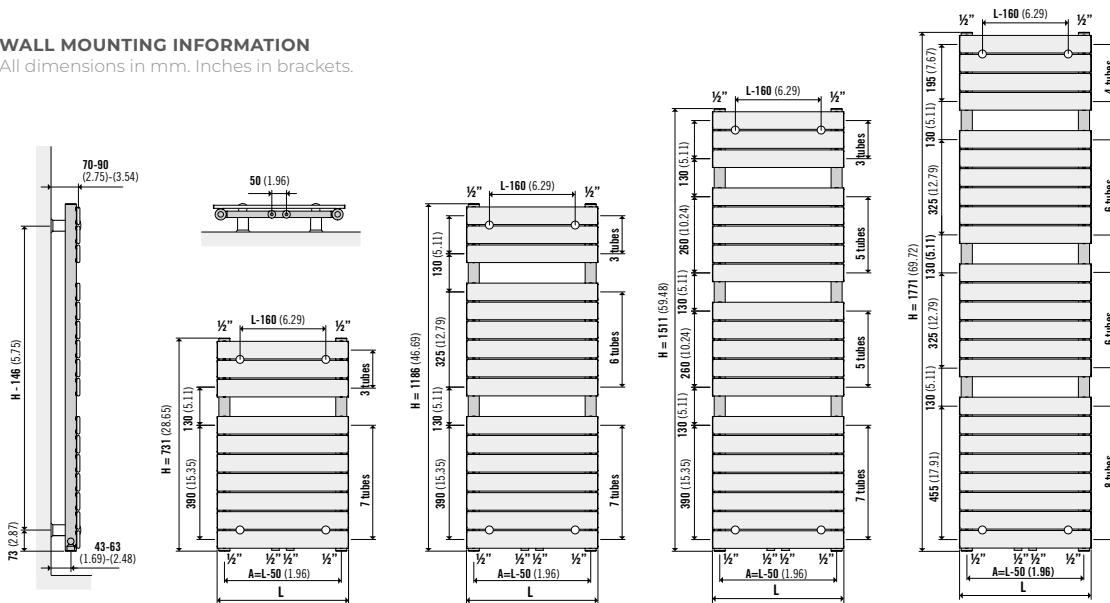

HOME

SERIES

Concord
Rail

CONCORD RAIL

50 Δ t

(75/65/20°C)

STRAIGHT SINGLE

Height mm	Length mm	Tap centres	Stelrad UIN	Watts	Heat output Btu/hr
731	450	400	148581h	342	1167
	600	550	148582h	447	1525
1186	450	400	148583h	530	1808
	600	550	148584h	694	2368
1511	450	400	148585h	666	2272
	600	550	148586h	869	2965
1771	450	400	148587h	777	2651
	600	550	148588h	1010	3446

For EN442 data, technical and installation information please visit our website: www.stelrad.com and search product downloads.

CONCORD RAIL

WALL MOUNTING INFORMATION

All dimensions in mm. Inches in brackets.