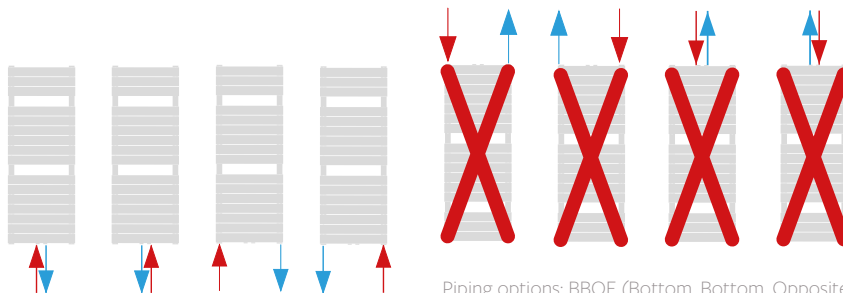

HOME

SERIES

Concord
Rail

CONCORD RAIL

50 Δ t

(75/65/20°C)

STRAIGHT SINGLE

Height mm	Length mm	Tap centres	Stelrad UIN	Watts	Heat output Btu/hr
731	450	400	148581h	342	1167
	600	550	148582h	447	1525
1186	450	400	148583h	530	1808
	600	550	148584h	694	2368
1511	450	400	148585h	666	2272
	600	550	148586h	869	2965
1771	450	400	148587h	777	2651
	600	550	148588h	1010	3446

For EN442 data, technical and installation information please visit our website: www.stelrad.com and search product downloads.

CONCORD RAIL

WALL MOUNTING INFORMATION

All dimensions in mm. Inches in brackets.

CONNECTIONS

Each radiator comes with 1/2" inlet connections as standard.

PIPING OPTIONS

Single

Piping options: BBOE (Bottom, Bottom, Opposite, End)

EN 442 CERTIFICATION DATA - CETIAT TESTED IN ACCORDANCE WITH BS EN 442