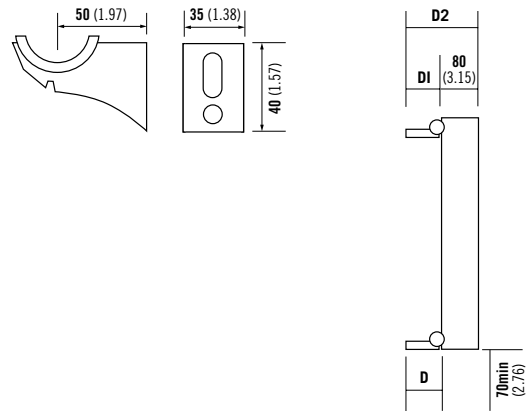

HOME

SERIES

Concord
Slimline
Coloured

CONCORD SLIMLINE COLOURED

50 Δ t
(75/65/20°C)

SINGLE

Height mm	Length mm	Elements	Stelrad UIN	Watts	Heat output Btu/hr
1800	320	8	148448h	872	2975
	440	11	148449h	1199	4091
	520	13	148450h	1417	4835
	640	16	148451h	1744	5951
2000	320	8	148452h	978	3337
	440	11	148453h	1344	4586
	520	13	148454h	1589	5422
	640	16	148455h	1956	6674

For EN442 data, technical and installation information please visit our website: www.stelrad.com and search product downloads.

CONCORD SLIMLINE COLOURED

WALL MOUNTING INFORMATION

All dimensions in mm. Inches in brackets.

Type	Back face to finished wall D		Connection centres from finished wall D1		Front face from finished wall D2	
	mm	mm	mm	mm	mm	mm
Slimline	35	138	50	197	130	512

FIXING POSITIONS

All dimensions in mm. Inches in brackets.

PIPING INSTRUCTIONS

CONNECTIONS

Each radiator comes with 1/2" inlet connections as standard.

EN 442 CERTIFICATION DATA - CETIAT TESTED IN ACCORDANCE WITH BS EN 442

Type	Slimline	
Height	1800	2000
W/m at 75/65/20	2725	3056
n-coefficients	1.30	1.31
Heated surface area (m ² /m)	6.90	7.65
Weight (kg/m)	77.81	78.50
Water contents (l/m)	17.50	19.25
Wall to tap centre (mm)	50	50