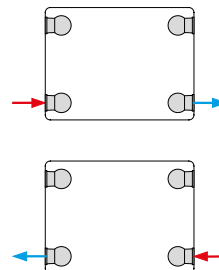

Type	Back face to finished wall D		Connection centres from finished wall D1		Front face from finished wall D2	
	mm	mm	mm	mm	mm	mm
Slimline	35	138	50	197	130	512

FIXING POSITIONS

All dimensions in mm. Inches in brackets.

PIPING INSTRUCTIONS

CONNECTIONS

Each radiator comes with 1/2" inlet connections as standard.

EN 442 CERTIFICATION DATA - CETIAT TESTED IN ACCORDANCE WITH BS EN 442

Type	Slimline	
Height	1800	2000
W/m at 75/65/20	2725	3056
n-coefficients	1.30	1.31
Heated surface area (m ² /m)	6.90	7.65
Weight (kg/m)	77.81	78.50
Water contents (l/m)	17.50	19.25
Wall to tap centre (mm)	50	50