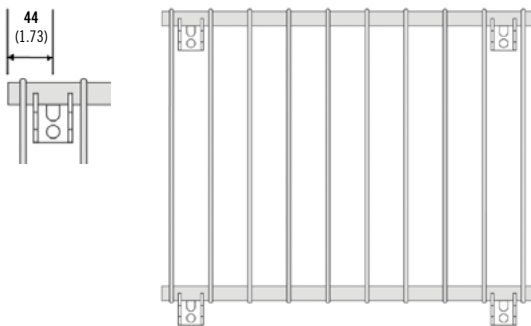

For EN442 data, technical and installation information please visit our website: www.stelrad.com and search product downloads.

CONCORD SLIMLINE COLOURED

WALL MOUNTING INFORMATION

All dimensions in mm. Inches in brackets.

Type	Back face to finished wall D		Connection centres from finished wall D1		Front face from finished wall D2	
	mm	mm	mm	mm	mm	mm
Slimline	35	138	50	197	130	512

FIXING POSITIONS

All dimensions in mm. Inches in brackets.

PIPING INSTRUCTIONS

CONNECTIONS

Each radiator comes with 1/2" inlet connections as standard.

EN 442 CERTIFICATION DATA - CETIAT TESTED IN ACCORDANCE WITH BS EN 442

Type	Slimline	
Height	1800	2000
W/m at 75/65/20	2725	3056
n-coefficients	1.30	1.31
Heated surface area (m ² /m)	6.90	7.65
Weight (kg/m)	77.81	78.50
Water contents (l/m)	17.50	19.25
Wall to tap centre (mm)	50	50