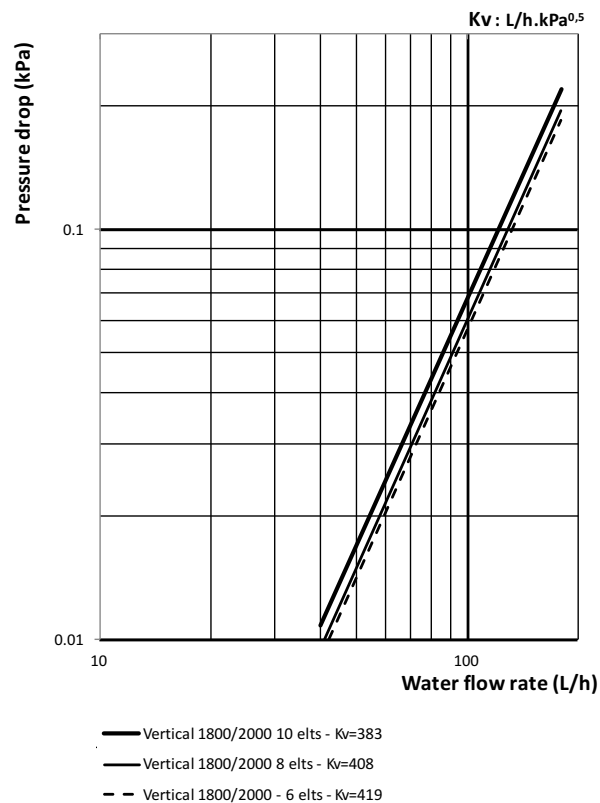

PRESSURE DROPS