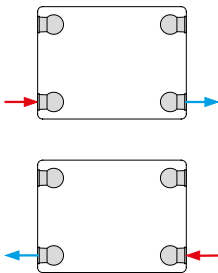

CONCORD VERTICAL COLOURED

EN 442 CERTIFICATION DATA - CETIAT TESTED IN ACCORDANCE WITH BS EN 442

Type	Vertical	
	1800	2000
Height	1800	2000
W/m at 75/65/20	1846	2041
n-coefficients	1.31	1.31
Heated surface area (m²/m)	4.01	4.42
Weight (kg/m)	44.2	49.4
Water contents (l/m)	14.3	16.9
Wall to tap centre (mm)	43	43

STEEL THICKNESS 1.25mm

PIPING INSTRUCTIONS