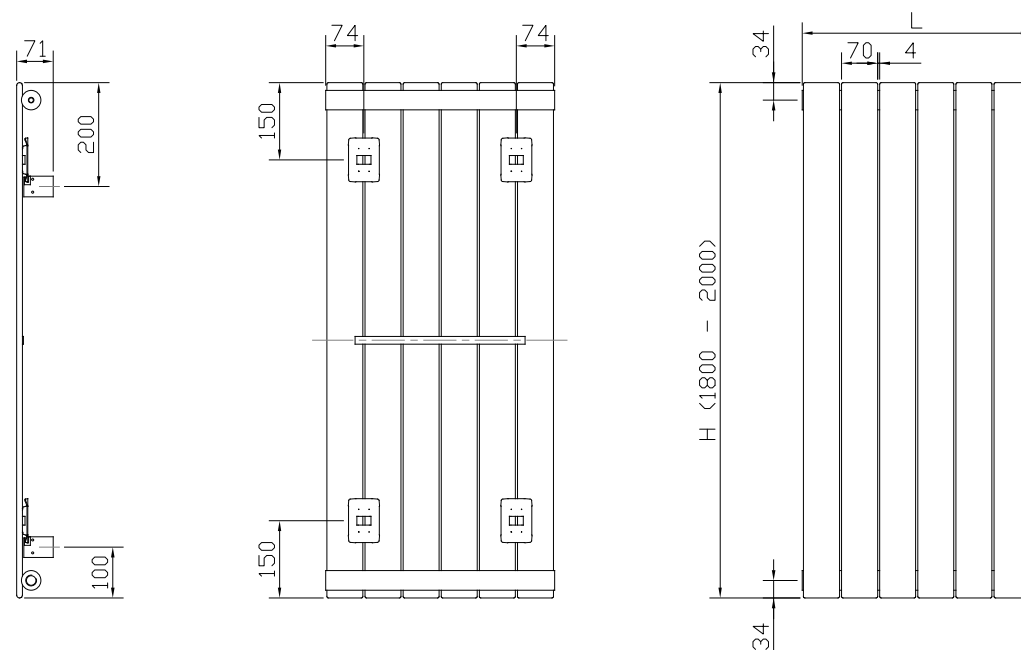

## WALL MOUNTING INFORMATION

All dimensions in mm.

Type	From back of radiator to wall		From wall to centre of connections		From front of radiator to wall	
	mm	inches	mm	inches	mm	inches
Vertical	24	0.98	43	1.69	71	2.80

## FIXING POSITIONS

All dimensions in mm. Inches in brackets.