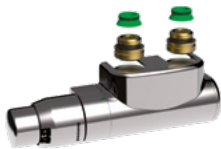

HOME

SERIES

Vertical
Ultra

VERTICAL ULTRA

50 Δ t
(75/65/20°C)

K2

Front Panel Height mm	Emitter Height mm	Front Panel Length mm	Emitter Length mm	Stelrad UIN	Heat output	
					Watts	Btu/hr
1040	1000	470	400	86110224h	857	2924
		570	500	86110225h	1071	3654
		670	600	86110226h	1285	4384
1240	1200	470	400	86112224h	999	3409
		570	500	86112225h	1249	4262
		670	600	86112226h	1499	5115
1840	1800	470	400	86118224h	1476	5036
		570	500	86118225h	1845	6295
		670	600	86118226h	2214	7554
2040	2000	470	400	86120224h	1584	5405
		570	500	86120225h	1980	6756
		670	600	86120226h	2376	8107

For EN442 data, technical and installation information please visit our website: www.stelrad.com and search product downloads.

CENTRE TAP TRV

UIN	Elements	UIN	Elements
14531310	CENTRE TAP TRV STRAIGHT WHITE -10MM	14531610	CENTRE TAP TRV ANGLED L CHROME -10MM
14531312	CENTRE TAP TRV STRAIGHT WHITE -1/2IN	14531612	CENTRE TAP TRV ANGLED L CHROME -1/2IN
14531315	CENTRE TAP TRV STRAIGHT WHITE -15MM	14531615	CENTRE TAP TRV ANGLED L CHROME -15MM
14531410	CENTRE TAP TRV STRAIGHT CHROME -10MM	14531710	CENTRE TAP TRV ANGLED R WHITE -10MM*
14531412	CENTRE TAP TRV STRAIGHT CHROME -1/2IN	14531712	CENTRE TAP TRV ANGLED R WHITE -1/2IN*
14531415	CENTRE TAP TRV STRAIGHT CHROME -15MM	14531715	CENTRE TAP TRV ANGLED R WHITE -15MM*
14531510	CENTRE TAP TRV ANGLED L WHITE -10MM	14531810	CENTRE TAP TRV ANGLED R CHROME -10MM*
14531512	CENTRE TAP TRV ANGLED L WHITE -1/2IN	14531812	CENTRE TAP TRV ANGLED R CHROME -1/2IN*
14531515	CENTRE TAP TRV ANGLED L WHITE -15MM	14531815	CENTRE TAP TRV ANGLED R CHROME -15MM*