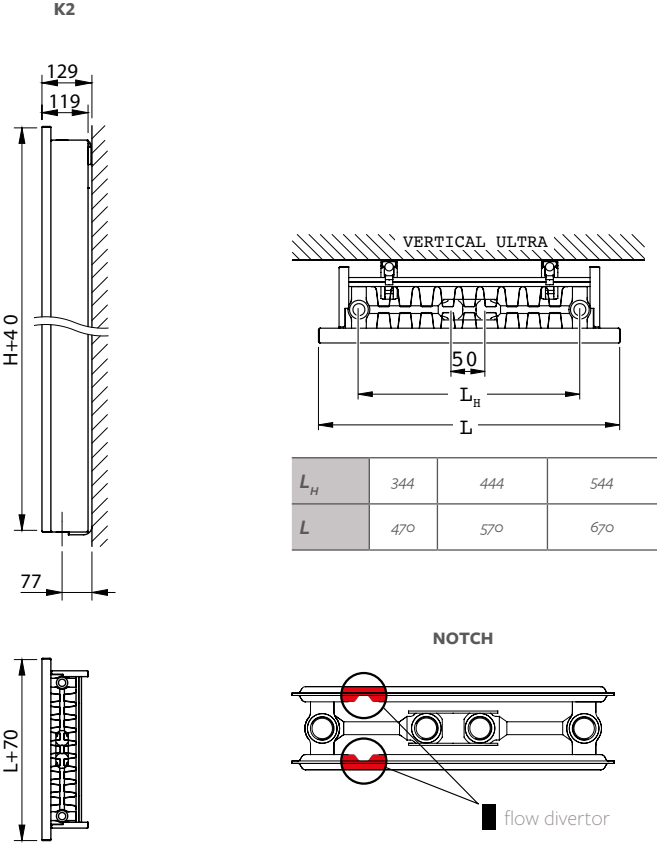

For EN442 data, technical and installation information please visit our website: www.stelrad.com and search product downloads.

CENTRE TAP TRV

UIN	Elements	UIN	Elements
14531310	CENTRE TAP TRV STRAIGHT WHITE -10MM	14531610	CENTRE TAP TRV ANGLED L CHROME -10MM
14531312	CENTRE TAP TRV STRAIGHT WHITE -1/2IN	14531612	CENTRE TAP TRV ANGLED L CHROME -1/2IN
14531315	CENTRE TAP TRV STRAIGHT WHITE -15MM	14531615	CENTRE TAP TRV ANGLED L CHROME -15MM
14531410	CENTRE TAP TRV STRAIGHT CHROME -10MM	14531710	CENTRE TAP TRV ANGLED R WHITE -10MM*
14531412	CENTRE TAP TRV STRAIGHT CHROME -1/2IN	14531712	CENTRE TAP TRV ANGLED R WHITE -1/2IN*
14531415	CENTRE TAP TRV STRAIGHT CHROME -15MM	14531715	CENTRE TAP TRV ANGLED R WHITE -15MM*
14531510	CENTRE TAP TRV ANGLED L WHITE -10MM	14531810	CENTRE TAP TRV ANGLED R CHROME -10MM*
14531512	CENTRE TAP TRV ANGLED L WHITE -1/2IN	14531812	CENTRE TAP TRV ANGLED R CHROME -1/2IN*
14531515	CENTRE TAP TRV ANGLED L WHITE -15MM	14531815	CENTRE TAP TRV ANGLED R CHROME -15MM*

*Angled Right Centre Tap TRV's only available for towel rails.

ULTRA TOWEL RAIL BAR

Fits emitter length		Stelrad UIN	Radiator Height	Max no. of bars
400mm wide		83200004	1000	1
500mm wide		83200005	1200	2
600mm wide		83200006	1800	3
			2000	3

Towel rail bar is 120mm wider than actual radiator.

Maximum three towel rail bars per radiator.
For more information visit www.stelrad.com

VERTICAL ULTRA

WALL MOUNTING INFORMATION

All dimensions in mm. Inches in brackets.