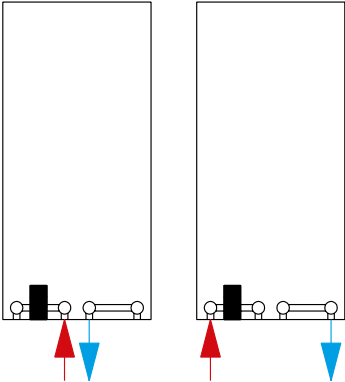

*Angled Right Centre Tap TRV's only available for towel rails.

ULTRA TOWEL RAIL BAR

Fits emitter length		Stelrad UIN	Radiator Height	Max no. of bars
400mm wide		83200004	1000	1
500mm wide		83200005	1200	2
600mm wide		83200006	1800	3
			2000	3

Towel rail bar is 120mm wider than actual radiator.

Maximum three towel rail bars per radiator.
For more information visit www.stelrad.com

VERTICAL ULTRA

WALL MOUNTING INFORMATION

All dimensions in mm. Inches in brackets.

CONNECTIONS

Each radiator comes with 1/2" inlet connections as standard.

VERTICAL ULTRA

PIPE CONNECTIONS

TABLE OF HEAT OUTPUTS AT:

Inlet	75°C	Watt to Btu/hr:
Outlet	65°C	3.412
Ambient	20°C	3.412
Delta T	50°C	3.412

EN 442 CERTIFICATION DATA - CETIAT TESTED IN ACCORDANCE WITH BS EN 442

Type	T22 (K2)			
	1000	1200	1800	2000
Height (mm)	1000	1200	1800	2000
W/m at 75/65/20	2142	2498	3690	3960
n-coefficients	1.29	1.30	1.33	1.33
Heated surface area (m ² /m)	26.23	27.15	29.90	37.74
Weight (kg/m)	59.40	71.80	105.30	116.40
Water contents (l/m)	10.30	12.30	15.90	17.70
KM	13.62	15.66	20.70	21.98