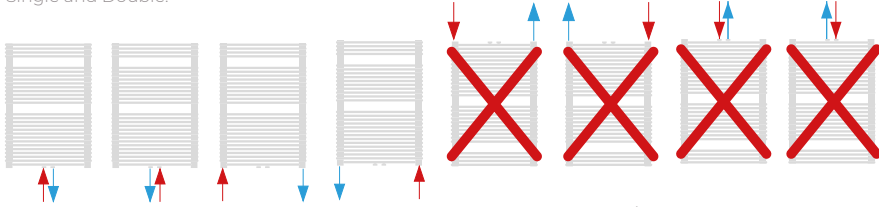

DOUBLE WALL MOUNTING INFORMATION

All dimensions in mm. Inches in brackets.

CONNECTIONS

Each radiator comes with 1/2" inlet connections as standard.

PIPING OPTIONS

Single and Double.

Piping options: BBOE (Bottom, Bottom, Opposite, End)

TAPPING CENTRES

EN 442 CERTIFICATION DATA - CETIAT TESTED IN ACCORDANCE WITH BS EN 442

SINGLE

Type																
Tube Quantity	18	18	18	18	28	28	28	28	42	42	42	42	48	48	48	48
Height	755	755	755	755	1199	1199	1199	1199	1791	1791	1791	1791	2013	2013	2013	2013
Length	450	500	600	750	450	500	600	750	450	500	600	750	450	500	600	750
W/m at 75/65/20	389	431	517	645	615	675	794	972	900	986	1158	1416	1002	1099	1294	1586
n-coefficients	1.18	1.17	1.15	1.13	1.21	1.20	1.19	1.17	1.24	1.23	1.21	1.17	1.26	1.24	1.21	1.17
Heated surface area (m ² /m)	0.75	0.82	0.94	1.13	1.18	1.28	1.47	1.76	1.77	1.91	2.20	2.64	2.01	2.18	2.51	3.01
Weight (kg/m)	6.80	7.40	8.50	10.20	10.90	11.80	13.50	16.10	17.30	18.60	21.30	25.20	18.90	20.40	23.40	27.80
Water contents (l/m)	3.70	4.00	4.50	5.30	5.90	6.30	7.10	8.30	9.10	9.70	11.00	12.90	10.00	10.70	12.00	14.10