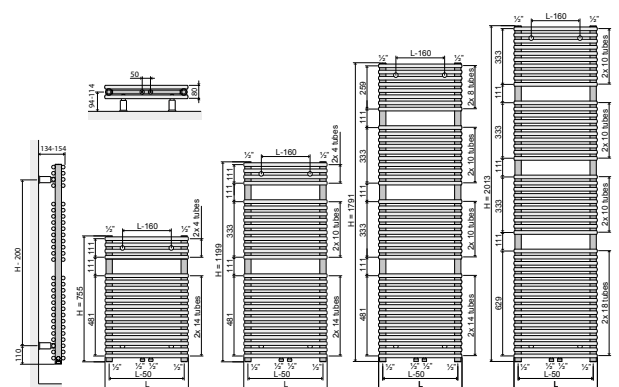

Brackets are colour matched for White, Anthracite and Black rails; all other colours come with Chrome brackets.

WARRANTY

TRAFFIC WHITE
IN STOCK

SINGLE WALL MOUNTING INFORMATION

All dimensions in mm. Inches in brackets.

DOUBLE WALL MOUNTING INFORMATION

All dimensions in mm. Inches in brackets.

CONNECTIONS

Each radiator comes with 1/2" inlet connections as standard.

PIPING OPTIONS

Single and Double.

Piping options: BBOE (Bottom, Bottom, Opposite, End)

TAPPING CENTRES

EN 442 CERTIFICATION DATA - CETIAT TESTED IN ACCORDANCE WITH BS EN 442

SINGLE

Type																
Tube Quantity	18	18	18	18	28	28	28	28	42	42	42	42	48	48	48	48
Height	755	755	755	755	1199	1199	1199	1199	1791	1791	1791	1791	2013	2013	2013	2013
Length	450	500	600	750	450	500	600	750	450	500	600	750	450	500	600	750
W/m at 75/65/20	389	431	517	645	615	675	794	972	900	986	1158	1416	1002	1099	1294	1586
n-coefficients	1.18	1.17	1.15	1.13	1.21	1.20	1.19	1.17	1.24	1.23	1.21	1.17	1.26	1.24	1.21	1.17
Heated surface area (m ² /m)	0.75	0.82	0.94	1.13	1.18	1.28	1.47	1.76	1.77	1.91	2.20	2.64	2.01	2.18	2.51	3.01
Weight (kg/m)	6.80	7.40	8.50	10.20	10.90	11.80	13.50	16.10	17.30	18.60	21.30	25.20	18.90	20.40	23.40	27.80
Water contents (l/m)	3.70	4.00	4.50	5.30	5.90	6.30	7.10	8.30	9.10	9.70	11.00	12.90	10.00	10.70	12.00	14.10