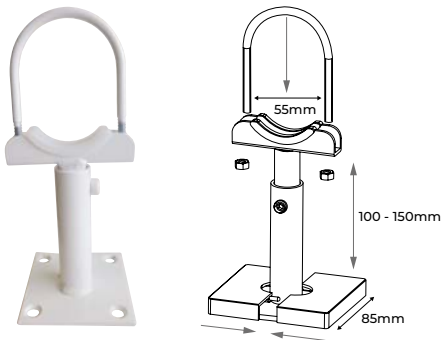

WARRANTY

MADE TO ORDER

DELIVERY WITHIN 14 WORKING DAYS

WHITE IN STOCK

CLASSIC COLUMN HORIZONTAL FLOOR SUPPORTING BRACKETS

UIN 148137 White
(sold in pairs)

TUBE DIMENSIONS – 2 COLUMN

25mm Vertical round tubes.

Dimensions are in millimeters (mm)

H: height
I: pipe centre (H-70)
L: lengths with fitted connections elements x 46 + 26

TUBE DIMENSIONS – 3 COLUMN

25mm Vertical round tubes.

Dimensions are in millimeters (mm)

H: height
I: pipe centre (H-70)
L: lengths with fitted connections elements x 46 + 26

TUBE DIMENSIONS – 4 COLUMN

25mm Vertical round tubes.

Dimensions are in millimeters (mm)

H: height
I: pipe centre (H-70)
L: lengths with fitted connections elements x 46 + 26

CONNECTIONS

Each radiator comes with 1/2" inlet connections as standard.

PIPING OPTIONS

EN 442 CERTIFICATION DATA – CETIAT TESTED IN ACCORDANCE WITH BS EN 442

Type	2 Columns		3 Columns				4 Columns			
	500	600	300	500	600	750	300	500	600	750
Height	500	600	300	500	600	750	300	500	600	750
W/m at 75/65/20	826	974	720	1122	1322	1620	920	1485	1763	2174
n-coefficients	1.26	1.26	1.25	1.26	1.26	1.27	1.25	1.26	1.27	1.28
Weight (kg/m)	17.39	19.57	10.87	21.74	28.26	36.96	19.57	32.61	39.13	47.83
Water contents (l/m)	13.04	15.22	13.04	17.39	21.74	23.91	17.39	23.91	26.08	32.61
Wall to tap centre (mm)	63 / 73	63 / 73	84 / 94	84 / 94	84 / 94	84 / 94	104 / 114	104 / 114	104 / 114	104 / 114