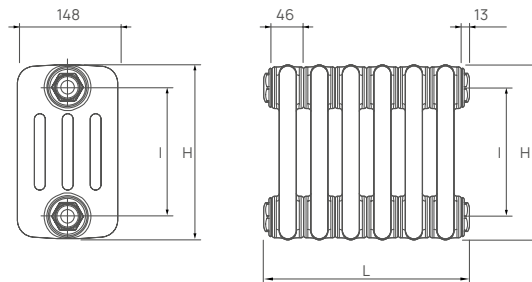

WARRANTY

MADE TO ORDER

DELIVERY WITHIN 14 WORKING DAYS

WHITE IN STOCK

CLASSIC COLUMN HORIZONTAL FLOOR SUPPORTING BRACKETS

UIN 148137 White
(sold in pairs)

TUBE DIMENSIONS – 2 COLUMN

25mm Vertical round tubes.

Dimensions are in millimeters (mm)

H: height
I: pipe centre (H-70)
L: lengths with fitted connections elements x 46 + 26

TUBE DIMENSIONS – 3 COLUMN

25mm Vertical round tubes.

Dimensions are in millimeters (mm)

H: height
I: pipe centre (H-70)
L: lengths with fitted connections elements x 46 + 26

TUBE DIMENSIONS – 4 COLUMN

25mm Vertical round tubes.

Dimensions are in millimeters (mm)

H: height
I: pipe centre (H-70)
L: lengths with fitted connections elements x 46 + 26

CONNECTIONS

Each radiator comes with 1/2" inlet connections as standard.

PIPING OPTIONS

EN 442 CERTIFICATION DATA – CETIAT TESTED IN ACCORDANCE WITH BS EN 442

Type	2 Columns		3 Columns				4 Columns			
	500	600	300	500	600	750	300	500	600	750
Height	500	600	300	500	600	750	300	500	600	750
W/m at 75/65/20	826	974	720	1122	1322	1620	920	1485	1763	2174
n-coefficients	1.26	1.26	1.25	1.26	1.26	1.27	1.25	1.26	1.27	1.28
Weight (kg/m)	17.39	19.57	10.87	21.74	28.26	36.96	19.57	32.61	39.13	47.83
Water contents (l/m)	13.04	15.22	13.04	17.39	21.74	23.91	17.39	23.91	26.08	32.61
Wall to tap centre (mm)	63 / 73	63 / 73	84 / 94	84 / 94	84 / 94	84 / 94	104 / 114	104 / 114	104 / 114	104 / 114