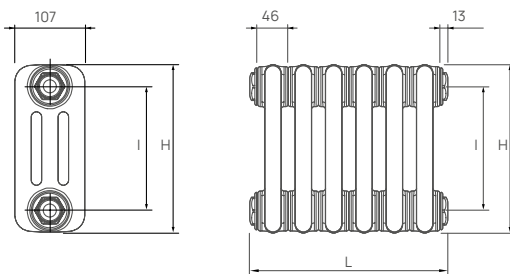

WARRANTY

MADE TO ORDER

DELIVERY WITHIN 14 WORKING DAYS

WHITE IN STOCK

CLASSIC COLUMN HORIZONTAL FLOOR SUPPORTING BRACKETS

UIN 148137 White
(sold in pairs)

TUBE DIMENSIONS – 2 COLUMN

25mm Vertical round tubes.

Dimensions are in millimeters (mm)

H: height
I: pipe centre (H-70)
L: lengths with fitted connections elements x 46 + 26

TUBE DIMENSIONS – 3 COLUMN

25mm Vertical round tubes.

Dimensions are in millimeters (mm)

H: height
I: pipe centre (H-70)
L: lengths with fitted connections elements x 46 + 26

TUBE DIMENSIONS – 4 COLUMN

25mm Vertical round tubes.

Dimensions are in millimeters (mm)

H: height
I: pipe centre (H-70)
L: lengths with fitted connections elements x 46 + 26

CONNECTIONS

Each radiator comes with 1/2" inlet connections as standard.

PIPING OPTIONS

EN 442 CERTIFICATION DATA – CETIAT TESTED IN ACCORDANCE WITH BS EN 442

Type	2 Columns		3 Columns				4 Columns			
	500	600	300	500	600	750	300	500	600	750
Height	500	600	300	500	600	750	300	500	600	750
W/m at 75/65/20	826	974	720	1122	1322	1620	920	1485	1763	2174
n-coefficients	1.26	1.26	1.25	1.26	1.26	1.27	1.25	1.26	1.27	1.28
Weight (kg/m)	17.39	19.57	10.87	21.74	28.26	36.96	19.57	32.61	39.13	47.83
Water contents (l/m)	13.04	15.22	13.04	17.39	21.74	23.91	17.39	23.91	26.08	32.61
Wall to tap centre (mm)	63 / 73	63 / 73	84 / 94	84 / 94	84 / 94	84 / 94	104 / 114	104 / 114	104 / 114	104 / 114