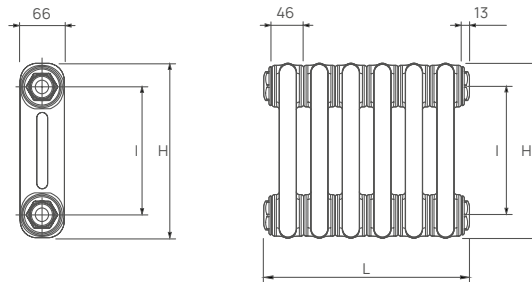

WARRANTY

MADE TO ORDER

DELIVERY WITHIN 14 WORKING DAYS

WHITE IN STOCK

CLASSIC COLUMN HORIZONTAL FLOOR SUPPORTING BRACKETS

UIN 148137 White
(sold in pairs)

TUBE DIMENSIONS – 2 COLUMN

25mm Vertical round tubes.

Dimensions are in millimeters (mm)

H: height
I: pipe centre (H-70)
L: lengths with fitted connections elements x 46 + 26

TUBE DIMENSIONS – 3 COLUMN

25mm Vertical round tubes.

Dimensions are in millimeters (mm)

H: height
I: pipe centre (H-70)
L: lengths with fitted connections elements x 46 + 26

TUBE DIMENSIONS – 4 COLUMN

25mm Vertical round tubes.

Dimensions are in millimeters (mm)

H: height
I: pipe centre (H-70)
L: lengths with fitted connections elements x 46 + 26

CONNECTIONS

Each radiator comes with 1/2" inlet connections as standard.

PIPING OPTIONS

EN 442 CERTIFICATION DATA – CETIAT TESTED IN ACCORDANCE WITH BS EN 442

Type	2 Columns		3 Columns				4 Columns			
	500	600	300	500	600	750	300	500	600	750
Height	500	600	300	500	600	750	300	500	600	750
W/m at 75/65/20	826	974	720	1122	1322	1620	920	1485	1763	2174
n-coefficients	1.26	1.26	1.25	1.26	1.26	1.27	1.25	1.26	1.27	1.28
Weight (kg/m)	17.39	19.57	10.87	21.74	28.26	36.96	19.57	32.61	39.13	47.83
Water contents (l/m)	13.04	15.22	13.04	17.39	21.74	23.91	17.39	23.91	26.08	32.61
Wall to tap centre (mm)	63 / 73	63 / 73	84 / 94	84 / 94	84 / 94	84 / 94	104 / 114	104 / 114	104 / 114	104 / 114