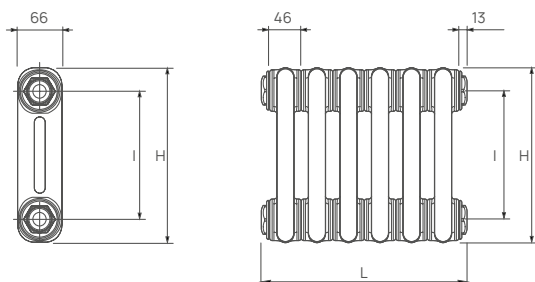

TUBE DIMENSIONS – 2 COLUMN

25mm Vertical round tubes.

Dimensions are in millimeters (mm)

H: height

I: pipe centre (H-70)

L: lengths with fitted connections elements x 46 + 26

EN 442 CERTIFICATION DATA - CETIAT TESTED IN ACCORDANCE WITH BS EN 442

Type	2 Columns	
Height (mm)	1800	2000
W/m at 75/65/20	2783	3087
n-coefficients	1.32	1.32
Weight (kg/m)	56.52	63.04
Water contents (l/m)	34.78	36.96
Wall to tap centre (mm)	63 / 73	63 / 73

CONNECTIONS

Each radiator comes with ½" inlet connections as standard.