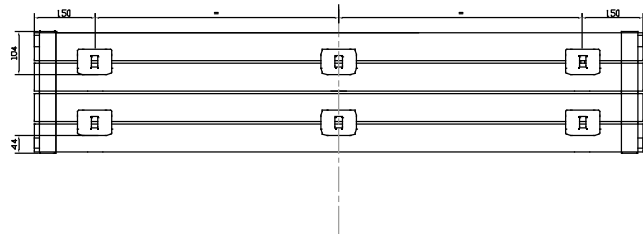

## FLOOR MOUNTING POSITIONS

All dimensions in mm. Must be specified at time of ordering as they are securely welded during manufacture.

## LO-LINE FIXING POSITIONS

All dimensions in mm.

3 brackets 800 to 1400

4 brackets 800 to 1400

6 brackets 1600 to 2200

## CONNECTIONS

Each radiator comes with ½" inlet connections as standard.