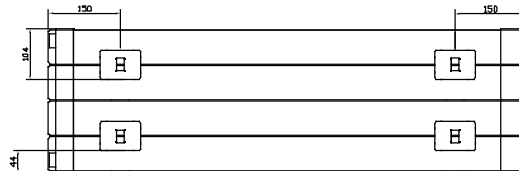

## FLOOR MOUNTING POSITIONS

All dimensions in mm. Must be specified at time of ordering as they are securely welded during manufacture.

## LO-LINE FIXING POSITIONS

All dimensions in mm.

3 brackets 800 to 1400

4 brackets 800 to 1400

6 brackets 1600 to 2200

## CONNECTIONS

Each radiator comes with ½" inlet connections as standard.