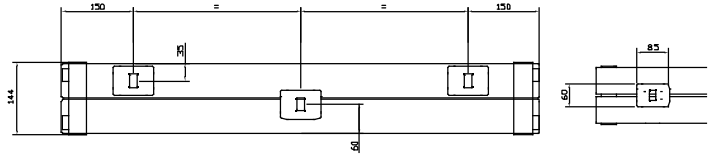

## WALL MOUNTING INFORMATION

All dimensions in mm.

Type	From back of radiator to wall		From wall to centre of connections		From front of radiator to wall	
	mm	inch	mm	inch	mm	inch
Lo-line	25	0.98	97	3.81	125	4.92

## FLOOR MOUNTING POSITIONS

All dimensions in mm. Must be specified at time of ordering as they are securely welded during manufacture.

## LO-LINE FIXING POSITIONS

All dimensions in mm.

3 brackets 800 to 1400

4 brackets 800 to 1400

6 brackets 1600 to 2200