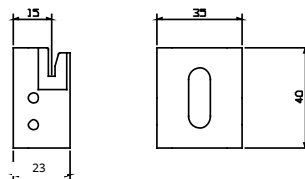

## 50 $\Delta$ t

(75/65/20°C)

DOUBLE

Height mm	Length mm	White UIN	Colour UIN	Heat output	
				Watts	Btu/hr
<b>148</b>	800	148456h	148456hc	541	1,846
	1000	148457h	148457hc	676	2,307
	1200	148458h	148458hc	811	2,767
	1400	148459h	148459hc	946	3,228
	1600	148460h	148460hc	1,082	3,692
	1800	148461h	148461hc	1,217	4,153
	2000	148462h	148462hc	1,352	4,613
<b>296</b>	800	148464h	148464hc	894	3,050
	1000	148465h	148465hc	1,118	3,815
	1200	148466h	148466hc	1,342	4,579
	1400	148467h	148467hc	1,565	5,340
	1600	148468h	148468hc	1,789	6,104
	1800	148469h	148469hc	2,012	6,865
	2000	148470h	148470hc	2,236	7,630

### FLOOR MOUNTING BRACKET INFORMATION

400 - 1400mm	2 feet
1600 - 2200mm	3 feet

WARRANTY

MADE TO  
ORDER

DELIVERY WITHIN  
14 WORKING DAYS

WHITE  
IN STOCK

## WALL MOUNTING INFORMATION

All dimensions in mm.

Type	From back of radiator to wall		From wall to centre of connections		From front of radiator to wall	
	mm	inch	mm	inch	mm	inch
Lo-line	25	0.98	97	3.81	125	4.92

## FLOOR MOUNTING POSITIONS

All dimensions in mm. Must be specified at time of ordering as they are securely welded during manufacture.