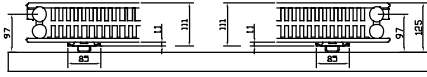

LO-LINE FIXING POSITIONS

All dimensions in mm.