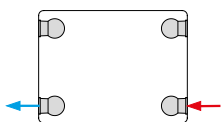

PIPING INSTRUCTIONS

EN 442 CERTIFICATION DATA - CETIAT TESTED IN ACCORDANCE WITH BS EN 442

Type	Lo-Line	
Height	148	296
W/m at 75/65/20	676	1118
n-coefficients	1.25	1.25
Heated surface area (m²/m)	1.05	1.95
Weight (kg/m)	11.74	22.06
Water contents (l/m)	2.44	4.89
Wall to tap centre (mm)	97	97