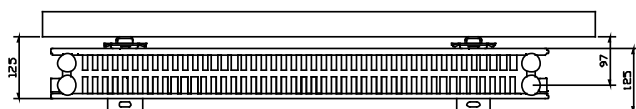

## WALL MOUNTING INFORMATION

All dimensions in mm.

Type	From back of radiator to wall		From wall to centre of connections		From front of radiator to wall	
	mm	inch	mm	inch	mm	inch
Lo-line	25	0.98	97	3.81	125	4.92

## FLOOR MOUNTING POSITIONS

All dimensions in mm. Must be specified at time of ordering as they are securely welded during manufacture.