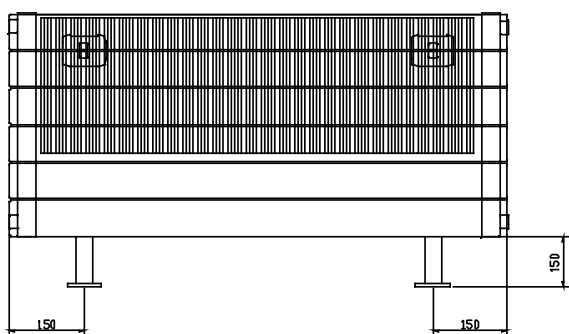

## WALL MOUNTING INFORMATION

All dimensions in mm.

Type	From back of radiator to wall		From wall to centre of connections		From front of radiator to wall	
	mm	inch	mm	inch	mm	inch
Lo-line	25	0.98	97	3.81	125	4.92

## FLOOR MOUNTING POSITIONS

All dimensions in mm. Must be specified at time of ordering as they are securely welded during manufacture.