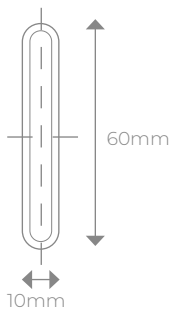

50 Δ t

(75/65/20°C)

STRAIGHT SINGLE

Height mm	Length mm	White UIN	Colour UIN	Heat output Watts	Heat output Btu/hr
731	450	148581h	148581hc	342	1,167
	600	148582h	148582hc	447	1,525
1186	450	148583h	148583hc	530	1,808
	600	148584h	148584hc	694	2,368
1511	450	148585h	148585hc	666	2,272
	600	148586h	148586hc	869	2,965
1771	450	148587h	148587hc	777	2,651
	600	148588h	148588hc	1,010	3,446

Δ t50 is the UK's industry standard for heating outputs, which has an operating temperature of 75/65/20°C. If you have a low temperature heat source you may wish to consider Δ t40 or Δ t30 output (see your installer or system designer or download from www.stelrad.com).

For EN442 data, technical and installation information please visit our website: www.stelrad.com and search product downloads.

HORIZONTAL TUBE DIMENSION

COLOUR OPTIONS

Comes in White as standard (RAL 9016).

Please note that once a coloured radiator has been ordered, it cannot be cancelled or returned.