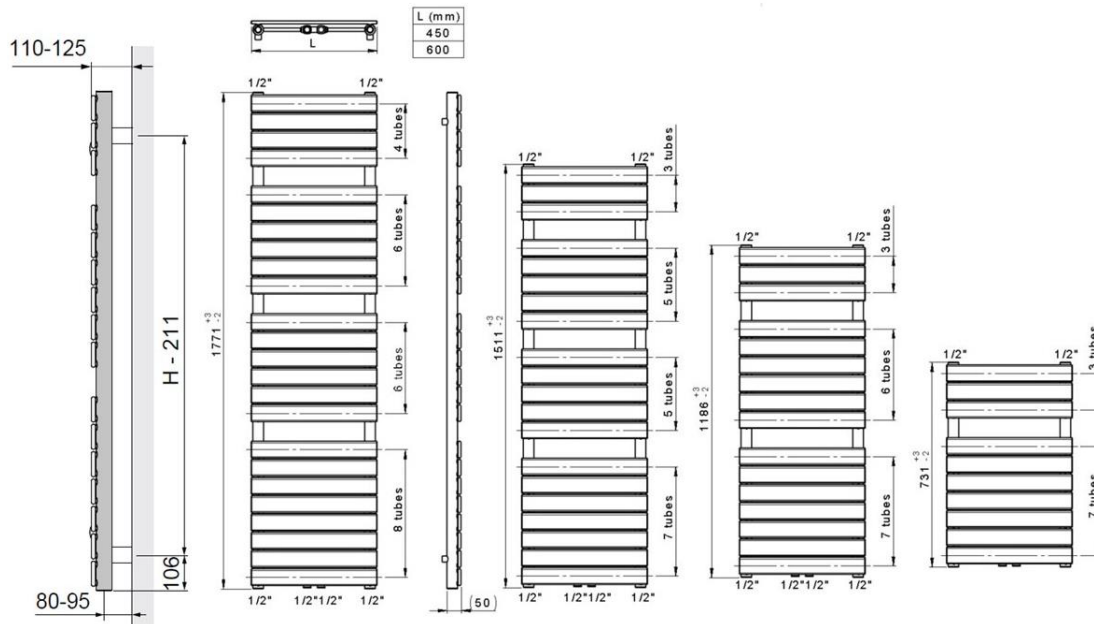

HOME

SERIES

Concord
Rail

50 Δ t

(75/65/20°C)

STRAIGHT SINGLE

Height mm	Length mm	White UIN	Colour UIN	Heat output Watts	Heat output Btu/hr
731	450	148581h	148581hc	342	1,167
	600	148582h	148582hc	447	1,525
1186	450	148583h	148583hc	530	1,808
	600	148584h	148584hc	694	2,368
1511	450	148585h	148585hc	666	2,272
	600	148586h	148586hc	869	2,965
1771	450	148587h	148587hc	777	2,651
	600	148588h	148588hc	1,010	3,446

WARRANTY

DELIVERY WITHIN
14 WORKING DAYS

WHITE
IN STOCK

WALL MOUNTING INFORMATION

All dimensions in mm.

CONNECTIONS

Each radiator comes with 1/2" inlet connections as standard.

PIPING OPTIONS

Single

Piping options: BBOE (Bottom, Bottom, Opposite, End)

EN 442 CERTIFICATION DATA - CETIAT TESTED IN ACCORDANCE WITH BS EN 442

Type	Single							
Height	731	731	1186	1186	1511	1511	1771	1771
Length	450	600	450	600	450	600	450	600
Watts at 75/65/20	342	447	530	694	666	869	777	1010
n-coefficients	1.21	1.20	1.25	1.23	1.24	1.23	1.24	1.23
Heated surface area (m ²)	0.82	1.03	1.32	1.65	1.65	2.08	1.97	2.48
Weight (Kg)	8.80	10.95	14.10	17.62	17.60	21.94	20.98	26.07
Water contents (l)	3.10	3.73	5.20	6.15	6.30	7.55	7.64	9.15