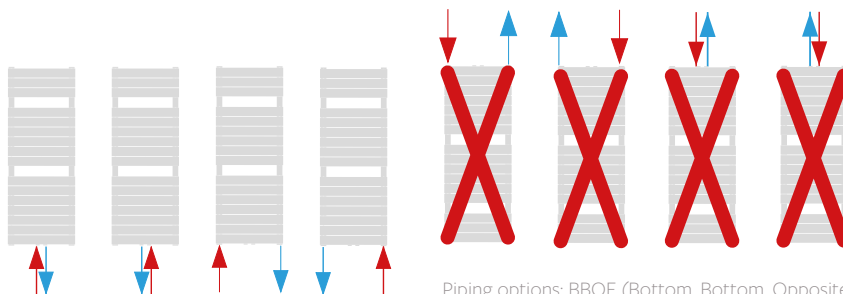

WARRANTY

DELIVERY WITHIN
14 WORKING DAYS

WHITE
IN STOCK

WALL MOUNTING INFORMATION

All dimensions in mm.

CONNECTIONS

Each radiator comes with 1/2" inlet connections as standard.

PIPING OPTIONS

Single

Piping options: BBOE (Bottom, Bottom, Opposite, End)

EN 442 CERTIFICATION DATA - CETIAT TESTED IN ACCORDANCE WITH BS EN 442

Type	Single							
Height	731	731	1186	1186	1511	1511	1771	1771
Length	450	600	450	600	450	600	450	600
Watts at 75/65/20	342	447	530	694	666	869	777	1010
n-coefficients	1.21	1.20	1.25	1.23	1.24	1.23	1.24	1.23
Heated surface area (m ²)	0.82	1.03	1.32	1.65	1.65	2.08	1.97	2.48
Weight (Kg)	8.80	10.95	14.10	17.62	17.60	21.94	20.98	26.07
Water contents (l)	3.10	3.73	5.20	6.15	6.30	7.55	7.64	9.15