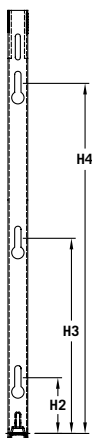

## 50 $\Delta$ t

(75/65/20°C)

K2

Height mm	Length mm	Sections	White	Colour	Watts	Heat output
			UIN	UIN		
<b>1800</b>	400	12	89322418h	89322418hc	1,476	5,036
	500	15	89322518h	89322518hc	1,845	6,295
	600	18	89322618h	89322618hc	2,214	7,554

## CENTRE TAP TRV

UIN	Elements
14531310	CENTRE TAP TRV STRAIGHT WHITE - 10MM
14531312	CENTRE TAP TRV STRAIGHT WHITE - 1/2IN
14531315	CENTRE TAP TRV STRAIGHT WHITE - 15MM
14531410	CENTRE TAP TRV STRAIGHT CHROME - 10MM
14531412	CENTRE TAP TRV STRAIGHT CHROME - 1/2IN
14531415	CENTRE TAP TRV STRAIGHT CHROME - 15MM
14531510	CENTRE TAP TRV ANGLED L WHITE - 10MM
14531512	CENTRE TAP TRV ANGLED L WHITE - 1/2IN
14531515	CENTRE TAP TRV ANGLED L WHITE - 15MM
14531610	CENTRE TAP TRV ANGLED L CHROME - 10MM
14531612	CENTRE TAP TRV ANGLED L CHROME - 1/2IN
14531615	CENTRE TAP TRV ANGLED L CHROME - 15MM

## WALL MOUNTING AND LUG INFORMATION

All dimensions in mm. Inches in brackets.

Comes complete with Stelrad's class leading safety bracket.

## MOUNTING BRACKETS

Height		H2		H3		H4	
mm	inches	mm	inches	mm	inches	mm	inches
1800	70.87	70	2.75	830	43.89	1590	63.58