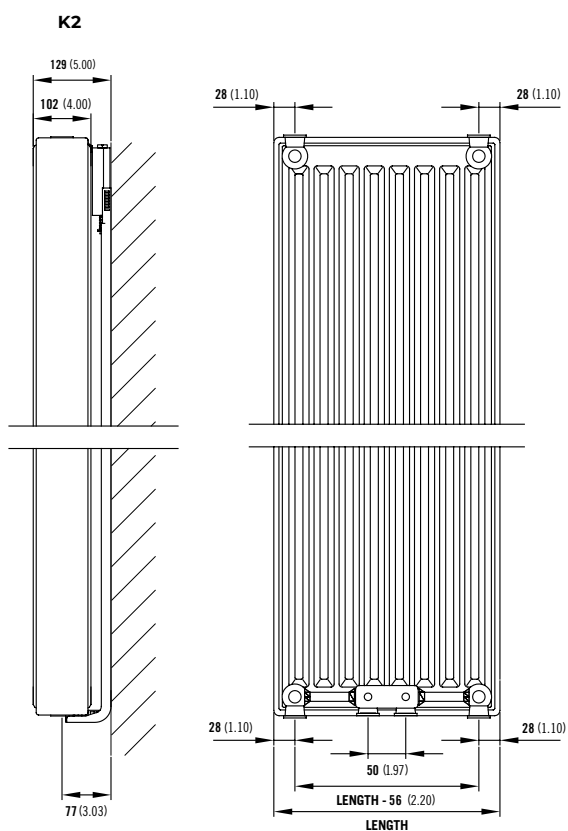

## 50 $\Delta$ t

(75/65/20°C)

K2

Height mm	Length mm	Sections	White	Colour	Watts	Heat output
			UIN	UIN		
<b>1800</b>	400	12	89322418h	89322418hc	1,476	5,036
	500	15	89322518h	89322518hc	1,845	6,295
	600	18	89322618h	89322618hc	2,214	7,554

## CENTRE TAP TRV

UIN	Elements
14531310	CENTRE TAP TRV STRAIGHT WHITE - 10MM
14531312	CENTRE TAP TRV STRAIGHT WHITE - 1/2IN
14531315	CENTRE TAP TRV STRAIGHT WHITE - 15MM
14531410	CENTRE TAP TRV STRAIGHT CHROME - 10MM
14531412	CENTRE TAP TRV STRAIGHT CHROME - 1/2IN
14531415	CENTRE TAP TRV STRAIGHT CHROME - 15MM
14531510	CENTRE TAP TRV ANGLED L WHITE - 10MM
14531512	CENTRE TAP TRV ANGLED L WHITE - 1/2IN
14531515	CENTRE TAP TRV ANGLED L WHITE - 15MM
14531610	CENTRE TAP TRV ANGLED L CHROME - 10MM
14531612	CENTRE TAP TRV ANGLED L CHROME - 1/2IN
14531615	CENTRE TAP TRV ANGLED L CHROME - 15MM

## WALL MOUNTING AND LUG INFORMATION

All dimensions in mm. Inches in brackets.

Comes complete with Stelrad's class leading safety bracket.