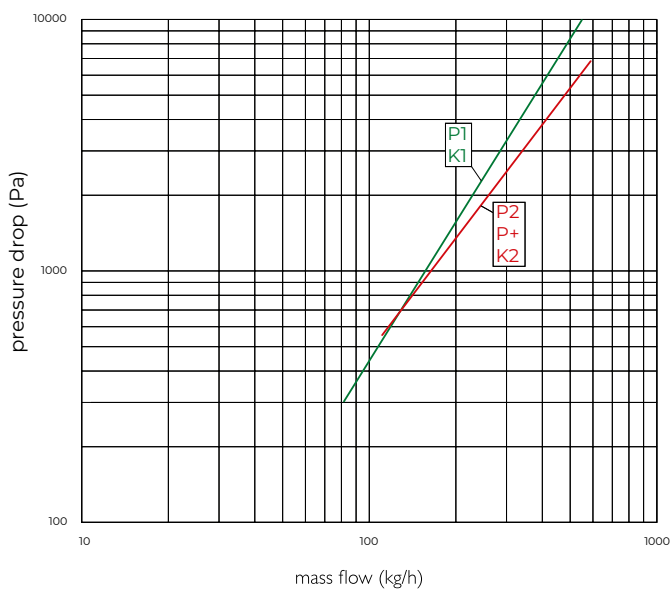

PRESSURE DROPS

Type	Kv
P1 / K1	1.60
P2 / P+ / K2	1.85