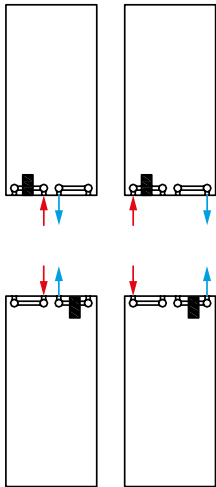

PIPING OPTIONS

EN 442 CERTIFICATION DATA - CETIAT TESTED IN ACCORDANCE WITH BS EN 442

Type	K2
Height	1800
W/m at 75/65/20	3690
n-coefficients	1.32
Heated surface area (m²/m)	29.90
Weight (kg/m)	105.30
Water contents (l/m)	15.90
Wall to tap centre (mm)	77
K_M	20.70