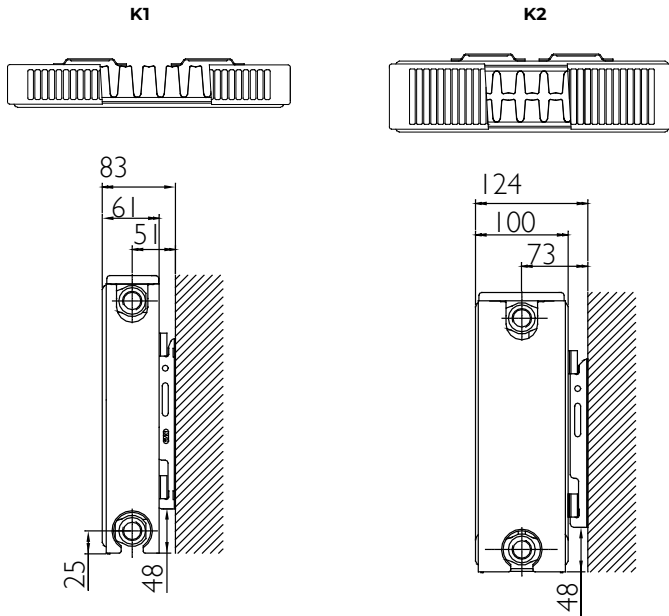

## WALL MOUNTING AND LUG INFORMATION

All dimensions in mm. Inches in brackets.

## MOUNTING BRACKETS

All dimensions in mm. Inches in brackets. Floor mounting brackets available.

Dimensions	mm	inches
Height	600	23.62
A	65	2.56
B	99	3.90
C	419	16.50
D	453	17.83
E	485	19.09