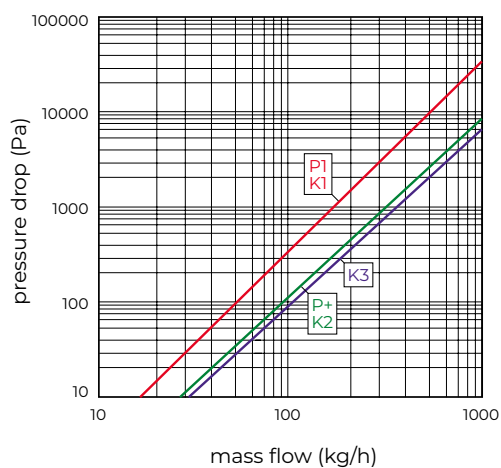

EN 442 CERTIFICATION DATA - CETIAT TESTED IN ACCORDANCE WITH BS EN 442

Type	K1			K2		
	300	450	600	300	450	600
Height	300	450	600	300	450	600
W/m at 75/65/20	469	701	911	929	1296	1634
n-coefficients	1.30	1.29	1.28	1.30	1.31	1.32
Heated surface area (m²/m)	2.09	3.37	4.66	3.51	5.62	7.74
Weight (kg/m)	11.88	18.26	24.65	19.60	29.80	40.00
Water contents (l/m)	1.89	2.49	3.25	3.70	5.05	6.60
Wall to tap centre (mm)	51	51	51	73	73	73

PRESSURE DROPS

Type	Kv
P1 / K1	1.67
P+ / K2	3.32
K3	3.65