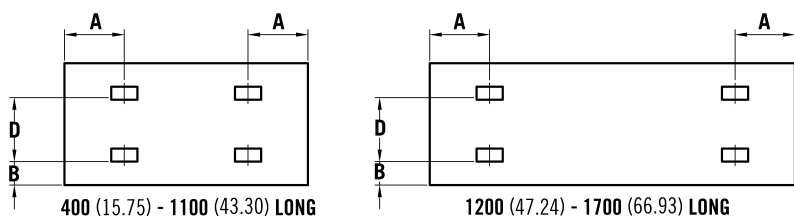

## WALL MOUNTING AND LUG INFORMATION

All dimensions in mm. Inches in brackets.

## MOUNTING BRACKETS

All dimensions in mm. Inches in brackets. Floor mounting brackets available.

Dimensions	mm	inches
Height	600	23.62
A	65	2.56
B	99	3.90
C	419	16.50
D	453	17.83
E	485	19.09

## K1 & K2 LUG POSITIONS (New as of June 2016).

All dimensions in mm. Inches in brackets.