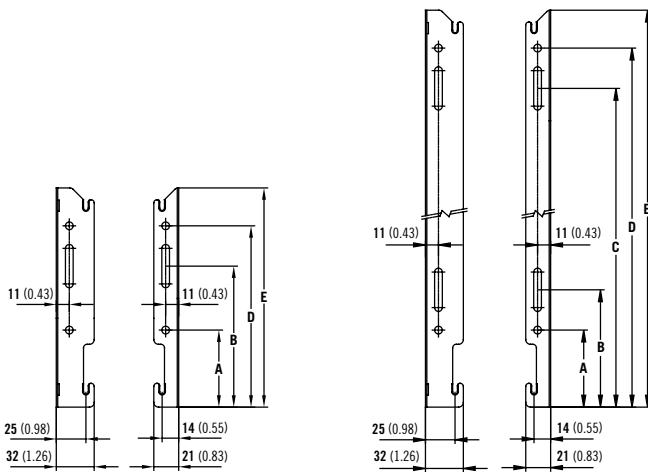

## WALL MOUNTING AND LUG INFORMATION

All dimensions in mm. Inches in brackets.

## MOUNTING BRACKETS

All dimensions in mm. Inches in brackets. Floor mounting brackets available.

Dimensions	mm	inches
Height	600	23.62
A	65	2.56
B	99	3.90
C	419	16.50
D	453	17.83
E	485	19.09