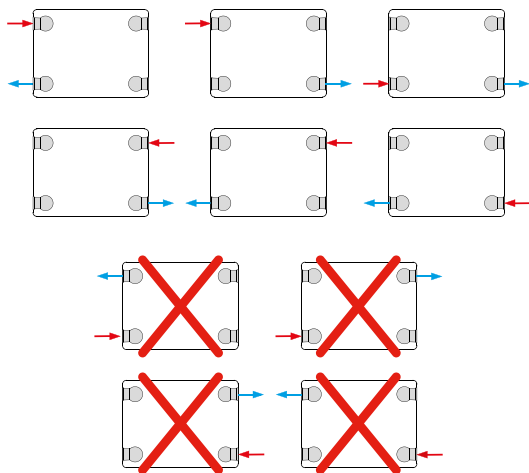

PIPING OPTIONS