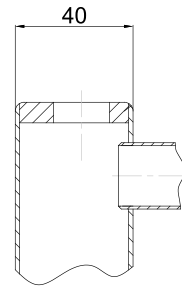

### TUBE DIMENSION

## WALL MOUNTING INFORMATION

All dimensions in mm. All connections are 1/2 inch.

### HEADER TUBE DIMENSION