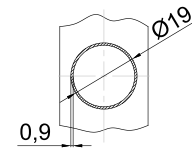

TUBE DIMENSION