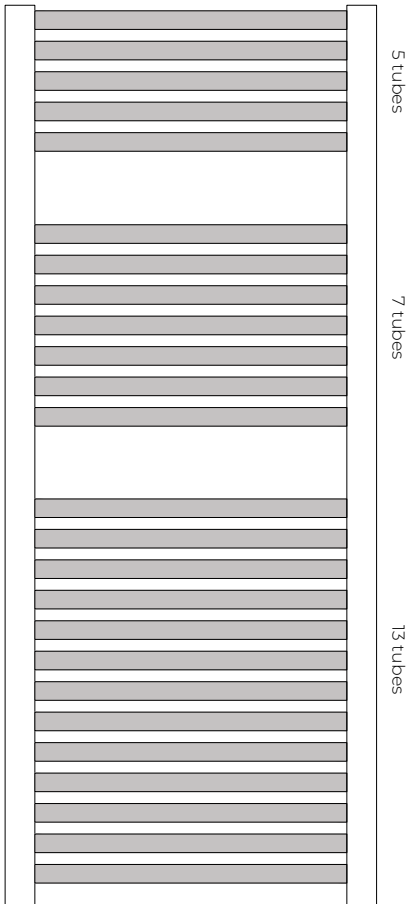

MATTE BLACK TOWEL RAIL

WALL MOUNTING INFORMATION

All dimensions in mm. All connections are 1/2 inch.

FRONT VIEW