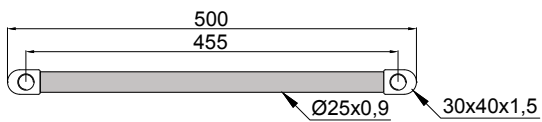

MOUNTING BRACKETS

4 pcs universal mounting bracket.

MATTE BLACK TOWEL RAIL

WALL MOUNTING INFORMATION

All dimensions in mm. All connections are 1/2 inch.

FRONT VIEW

SIDE VIEW

TOP AND BOTTOM VIEW