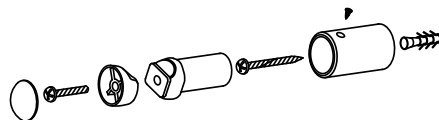

All dimensions in mm.

FRONT VIEW

SIDE VIEW

HEADER TUBE DIMENSION

TUBE DIMENSION

TOP AND BOTTOM VIEW

MOUNTING BRACKETS

4 pcs universal mounting bracket.

MATTE BLACK TOWEL RAIL

WALL MOUNTING INFORMATION

All dimensions in mm. All connections are 1/2 inch.

FRONT VIEW

SIDE VIEW

HEADER TUBE DIMENSION

TUBE DIMENSION

TOP AND BOTTOM VIEW