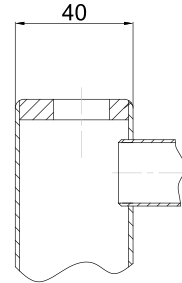

For EN442 data, technical and installation information please visit our website: www.stelrad.com and search product downloads.

EN 442 CERTIFICATION DATA - CETIAT TESTED IN ACCORDANCE WITH BS EN 442

Type	Matte Black Towel Rail		
No of tubes	14	16	25
Height	700	862	1211
Length	420	500	500
Watts at 75/65/20	282	374	576
n-coefficients	1.2360	1.2477	1.2528
Heated surface area (m ²)	0.45	0.61	1.11
Weight (kg)	3.55	4.80	9.63
Water contents (l)	2.40	3.15	6.89
KM	2.2404	2.8384	4.2850

All dimensions in mm.

FRONT VIEW

SIDE VIEW

HEADER TUBE DIMENSION

TUBE DIMENSION

TOP AND BOTTOM VIEW

MOUNTING BRACKETS

4 pcs universal mounting bracket.

MATTE BLACK TOWEL RAIL

WALL MOUNTING INFORMATION

All dimensions in mm. All connections are 1/2 inch.

FRONT VIEW

SIDE VIEW

HEADER TUBE DIMENSION

TUBE DIMENSION

TOP AND BOTTOM VIEW

MOUNTING BRACKETS

4 pcs universal mounting bracket.

MATTE BLACK TOWEL RAIL

WALL MOUNTING INFORMATION

All dimensions in mm. All connections are 1/2 inch.

FRONT VIEW

SIDE VIEW

TOP AND BOTTOM VIEW