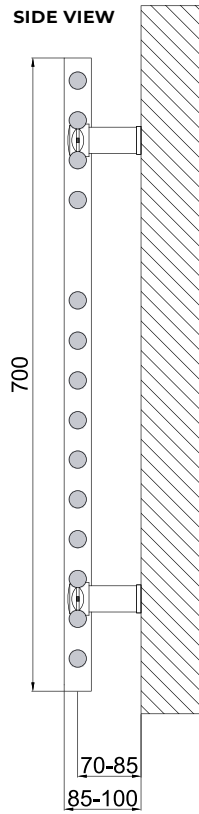

HOME

SERIES

Matte
Black Towel
Rail

MATTE BLACK TOWEL RAIL

50 Δ t

(75/65/20°C)

Height mm	Length mm	Stelrad UIN	Watts	Heat output Btu/hr
700	420	751105h	282	962
862	500	751106h	374	1,276
1211	500	751107h	576	1,965

For EN442 data, technical and installation information please visit our website: www.stelrad.com and search product downloads.

EN 442 CERTIFICATION DATA - CETIAT TESTED IN ACCORDANCE WITH BS EN 442

Type	Matte Black Towel Rail		
No of tubes	14	16	25
Height	700	862	1211
Length	420	500	500
Watts at 75/65/20	282	374	576
n-coefficients	1.2360	1.2477	1.2528
Heated surface area (m ²)	0.45	0.61	1.11
Weight (kg)	3.55	4.80	9.63
Water contents (l)	2.40	3.15	6.89
KM	2.2404	2.8384	4.2850

All dimensions in mm.

FRONT VIEW

SIDE VIEW

HEADER TUBE DIMENSION

TUBE DIMENSION

TOP AND BOTTOM VIEW

MOUNTING BRACKETS

4 pcs universal mounting bracket.

MATTE BLACK TOWEL RAIL

WALL MOUNTING INFORMATION

All dimensions in mm. All connections are 1/2 inch.

FRONT VIEW

SIDE VIEW

HEADER TUBE DIMENSION

TUBE DIMENSION

TOP AND BOTTOM VIEW