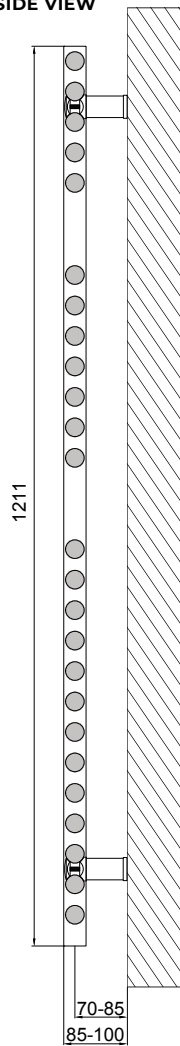

HOME

SERIES

Matte
Black Towel
Rail

MATTE BLACK TOWEL RAIL

50 Δ t

(75/65/20°C)

Height mm	Length mm	Stelrad UIN	Watts	Heat output Btu/hr
700	420	751105h	282	962
862	500	751106h	374	1,276
1211	500	751107h	576	1,965

All dimensions in mm.

FRONT VIEW

SIDE VIEW

HEADER TUBE DIMENSION

TUBE DIMENSION

TOP AND BOTTOM VIEW

MOUNTING BRACKETS

4 pcs universal mounting bracket.

MATTE BLACK TOWEL RAIL

WALL MOUNTING INFORMATION

All dimensions in mm. All connections are 1/2 inch.

FRONT VIEW

SIDE VIEW

HEADER TUBE DIMENSION

TUBE DIMENSION

TOP AND BOTTOM VIEW

MOUNTING BRACKETS

4 pcs universal mounting bracket.

MATTE BLACK TOWEL RAIL

WALL MOUNTING INFORMATION

All dimensions in mm. All connections are 1/2 inch.

FRONT VIEW

SIDE VIEW

TOP AND BOTTOM VIEW