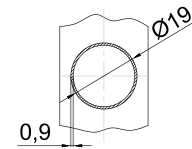

For EN442 data, technical and installation information please visit our website: www.stelrad.com and search product downloads.

EN 442 CERTIFICATION DATA - CETIAT TESTED IN ACCORDANCE WITH BS EN 442

Type	Matte Black Towel Rail		
No of tubes	14	16	25
Height	700	862	1211
Length	420	500	500
Watts at 75/65/20	282	374	576
n-coefficients	1.2360	1.2477	1.2528
Heated surface area (m ²)	0.45	0.61	1.11
Weight (kg)	3.55	4.80	9.63
Water contents (l)	2.40	3.15	6.89
KM	2.2404	2.8384	4.2850

All dimensions in mm.

FRONT VIEW

SIDE VIEW

HEADER TUBE DIMENSION

TUBE DIMENSION

TOP AND BOTTOM VIEW

MOUNTING BRACKETS

4 pcs universal mounting bracket.

MATTE BLACK TOWEL RAIL

WALL MOUNTING INFORMATION

All dimensions in mm. All connections are 1/2 inch.

FRONT VIEW

SIDE VIEW

HEADER TUBE DIMENSION

TUBE DIMENSION

TOP AND BOTTOM VIEW