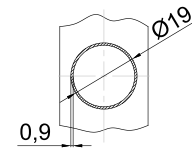

All dimensions in mm.

FRONT VIEW

SIDE VIEW

HEADER TUBE DIMENSION

TUBE DIMENSION

TOP AND BOTTOM VIEW

MOUNTING BRACKETS

4 pcs universal mounting bracket.

MATTE BLACK TOWEL RAIL

WALL MOUNTING INFORMATION

All dimensions in mm. All connections are 1/2 inch.

FRONT VIEW

SIDE VIEW

HEADER TUBE DIMENSION

TUBE DIMENSION

TOP AND BOTTOM VIEW

MOUNTING BRACKETS

4 pcs universal mounting bracket.

MATTE BLACK TOWEL RAIL

WALL MOUNTING INFORMATION

All dimensions in mm. All connections are 1/2 inch.

FRONT VIEW

SIDE VIEW

TOP AND BOTTOM VIEW