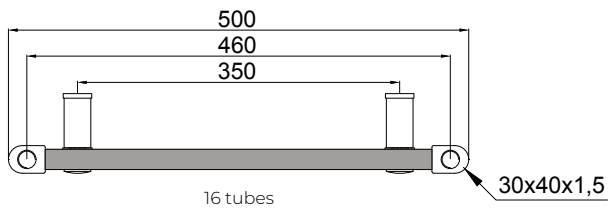

All dimensions in mm.

FRONT VIEW

SIDE VIEW

HEADER TUBE DIMENSION

TUBE DIMENSION

TOP AND BOTTOM VIEW

MOUNTING BRACKETS

4 pcs universal mounting bracket.

MATTE BLACK TOWEL RAIL

WALL MOUNTING INFORMATION

All dimensions in mm. All connections are 1/2 inch.

FRONT VIEW

SIDE VIEW

HEADER TUBE DIMENSION

TUBE DIMENSION

TOP AND BOTTOM VIEW

MOUNTING BRACKETS

4 pcs universal mounting bracket.

MATTE BLACK TOWEL RAIL

WALL MOUNTING INFORMATION

All dimensions in mm. All connections are 1/2 inch.

FRONT VIEW

SIDE VIEW

TOP AND BOTTOM VIEW