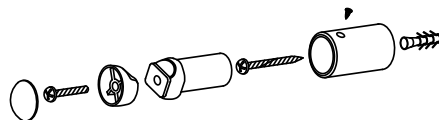

All dimensions in mm.

FRONT VIEW

SIDE VIEW

HEADER TUBE DIMENSION

TUBE DIMENSION

TOP AND BOTTOM VIEW

MOUNTING BRACKETS

4 pcs universal mounting bracket.

MATTE BLACK TOWEL RAIL

WALL MOUNTING INFORMATION

All dimensions in mm. All connections are 1/2 inch.

FRONT VIEW

SIDE VIEW

HEADER TUBE DIMENSION

TUBE DIMENSION

TOP AND BOTTOM VIEW

MOUNTING BRACKETS

4 pcs universal mounting bracket.

MATTE BLACK TOWEL RAIL

WALL MOUNTING INFORMATION

All dimensions in mm. All connections are 1/2 inch.

FRONT VIEW

SIDE VIEW

TOP AND BOTTOM VIEW