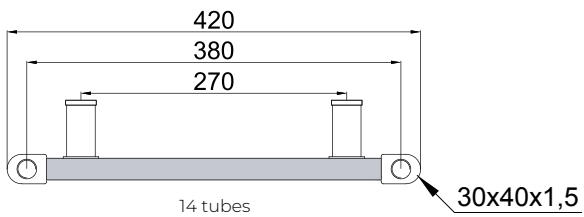

For EN442 data, technical and installation information please visit our website: www.stelrad.com and search product downloads.

EN 442 CERTIFICATION DATA - CETIAT TESTED IN ACCORDANCE WITH BS EN 442

Type	Matte Black Towel Rail		
No of tubes	14	16	25
Height	700	862	1211
Length	420	500	500
Watts at 75/65/20	282	374	576
n-coefficients	1.2360	1.2477	1.2528
Heated surface area (m ²)	0.45	0.61	1.11
Weight (kg)	3.55	4.80	9.63
Water contents (l)	2.40	3.15	6.89
KM	2.2404	2.8384	4.2850

All dimensions in mm.

FRONT VIEW

SIDE VIEW

HEADER TUBE DIMENSION

TUBE DIMENSION

TOP AND BOTTOM VIEW

MOUNTING BRACKETS

4 pcs universal mounting bracket.

MATTE BLACK TOWEL RAIL

WALL MOUNTING INFORMATION

All dimensions in mm. All connections are 1/2 inch.

FRONT VIEW

SIDE VIEW

HEADER TUBE DIMENSION

TUBE DIMENSION

TOP AND BOTTOM VIEW