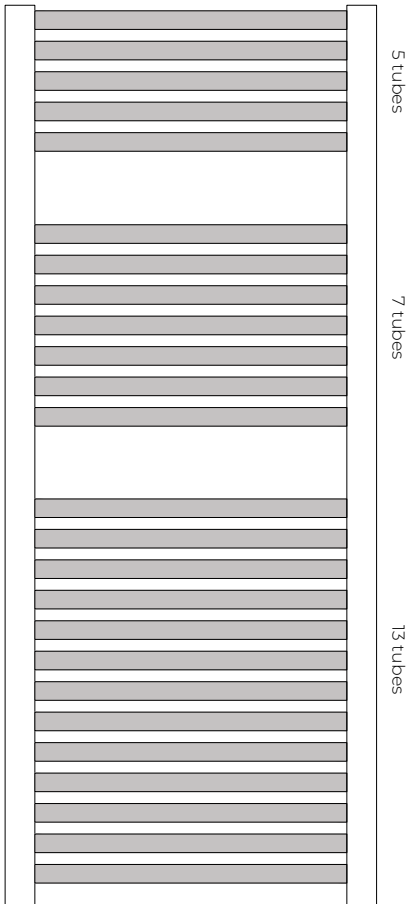

HOME

SERIES

Matte
Black Towel
Rail

MATTE BLACK TOWEL RAIL

50 Δ t

(75/65/20°C)

Height mm	Length mm	Stelrad UIN	Watts	Heat output Btu/hr
700	420	751105h	282	962
862	500	751106h	374	1,276
1211	500	751107h	576	1,965

MATTE BLACK TOWEL RAIL

WALL MOUNTING INFORMATION

All dimensions in mm. All connections are 1/2 inch.

FRONT VIEW

SIDE VIEW

HEADER TUBE DIMENSION

TUBE DIMENSION

TOP AND BOTTOM VIEW

MOUNTING BRACKETS

4 pcs universal mounting bracket.

MATTE BLACK TOWEL RAIL

WALL MOUNTING INFORMATION

All dimensions in mm. All connections are 1/2 inch.

FRONT VIEW

SIDE VIEW

TOP AND BOTTOM VIEW