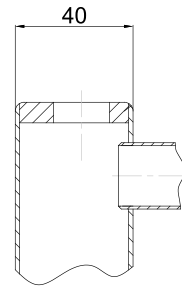

All dimensions in mm.

FRONT VIEW

SIDE VIEW

HEADER TUBE DIMENSION

TUBE DIMENSION

TOP AND BOTTOM VIEW

MOUNTING BRACKETS

4 pcs universal mounting bracket.

MATTE BLACK TOWEL RAIL

WALL MOUNTING INFORMATION

All dimensions in mm. All connections are 1/2 inch.

FRONT VIEW

SIDE VIEW

HEADER TUBE DIMENSION

TUBE DIMENSION

TOP AND BOTTOM VIEW

MOUNTING BRACKETS

4 pcs universal mounting bracket.

MATTE BLACK TOWEL RAIL

WALL MOUNTING INFORMATION

All dimensions in mm. All connections are 1/2 inch.

FRONT VIEW

SIDE VIEW

TOP AND BOTTOM VIEW