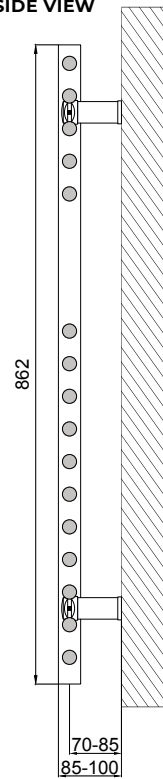

HOME

SERIES

Matte
Black Towel
Rail

MATTE BLACK TOWEL RAIL

50 Δ t

(75/65/20°C)

Height mm	Length mm	Stelrad UIN	Watts	Heat output Btu/hr
700	420	751105h	282	962
862	500	751106h	374	1,276
1211	500	751107h	576	1,965

All dimensions in mm.

FRONT VIEW

SIDE VIEW

HEADER TUBE DIMENSION

TUBE DIMENSION

TOP AND BOTTOM VIEW

MOUNTING BRACKETS

4 pcs universal mounting bracket.

MATTE BLACK TOWEL RAIL

WALL MOUNTING INFORMATION

All dimensions in mm. All connections are 1/2 inch.

FRONT VIEW

SIDE VIEW

HEADER TUBE DIMENSION

TUBE DIMENSION

TOP AND BOTTOM VIEW

MOUNTING BRACKETS

4 pcs universal mounting bracket.

MATTE BLACK TOWEL RAIL

WALL MOUNTING INFORMATION

All dimensions in mm. All connections are 1/2 inch.

FRONT VIEW

SIDE VIEW

TOP AND BOTTOM VIEW