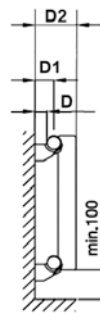

WARRANTY

MADE TO ORDER

DELIVERY WITHIN 14 WORKING DAYS

WHITE IN STOCK

WALL MOUNTING INFORMATION

All dimensions in mm. Inches in brackets.

Type	Back face to finished wall D		Connection centres from finished wall D1		Front face from finished wall D2	
	mm	inches	mm	inches	mm	inches
Slimline	35	1.38	50	1.97	130	5.12

FIXING POSITIONS

All dimensions in mm. Inches in brackets.

CONNECTIONS

Each radiator comes with 1/2" inlet connections as standard.

EN 442 CERTIFICATION DATA - CETIAT TESTED IN ACCORDANCE WITH BS EN 442

Type	Slimline	
Height	1800	2000
W/m at 75/65/20	2725	3050
n-coefficients	1.30	1.31
Heated surface area (m ² /m)	6.91	7.66
Weight (kg/m)	77.84	86.09
Water contents (l/m)	17.5	20.00
Wall to tap centre (mm)	50	50