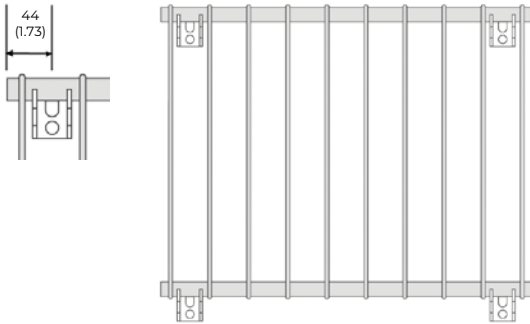

WARRANTY

MADE TO ORDER

DELIVERY WITHIN 14 WORKING DAYS

WHITE IN STOCK

WALL MOUNTING INFORMATION

All dimensions in mm. Inches in brackets.

Type	Back face to finished wall D		Connection centres from finished wall D1		Front face from finished wall D2	
	mm	inches	mm	inches	mm	inches
Slimline	35	1.38	50	1.97	130	5.12

FIXING POSITIONS

All dimensions in mm. Inches in brackets.

CONNECTIONS

Each radiator comes with 1/2" inlet connections as standard.

EN 442 CERTIFICATION DATA - CETIAT TESTED IN ACCORDANCE WITH BS EN 442

Type	Slimline	
Height	1800	2000
W/m at 75/65/20	2725	3050
n-coefficients	1.30	1.31
Heated surface area (m ² /m)	6.91	7.66
Weight (kg/m)	77.84	86.09
Water contents (l/m)	17.5	20.00
Wall to tap centre (mm)	50	50