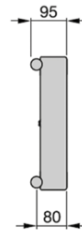

HOME

SERIES

Concord
Slimline

50 Δ t

(75/65/20°C)

SINGLE

Height mm	Length mm	Elements	White	Colour	Watts	Heat output
			UIN	UIN		Btu/hr
1800	320	8	448300h	448300hc	872	2,975
	440	11	448301h	448301hc	1,199	4,091
	520	13	448302h	448302hc	1,417	4,835
	640	16	448303h	448303hc	1,744	5,951
2000	320	8	448304h	448304hc	976	3,330
	440	11	448305h	448305hc	1,342	4,579
	520	13	448306h	448306hc	1,586	5,412
	640	16	448307h	448307hc	1,956	6,661

WARRANTY

MADE TO ORDER

DELIVERY WITHIN 14 WORKING DAYS

WHITE IN STOCK

WALL MOUNTING INFORMATION

All dimensions in mm. Inches in brackets.

Type	Back face to finished wall D		Connection centres from finished wall D1		Front face from finished wall D2	
	mm	inches	mm	inches	mm	inches
Slimline	35	1.38	50	1.97	130	5.12

FIXING POSITIONS

All dimensions in mm. Inches in brackets.

CONNECTIONS

Each radiator comes with 1/2" inlet connections as standard.

EN 442 CERTIFICATION DATA - CETIAT TESTED IN ACCORDANCE WITH BS EN 442

Type	Slimline	
Height	1800	2000
W/m at 75/65/20	2725	3050
n-coefficients	1.30	1.31
Heated surface area (m ² /m)	6.91	7.66
Weight (kg/m)	77.84	86.09
Water contents (l/m)	17.5	20.00
Wall to tap centre (mm)	50	50