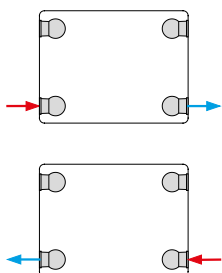

PIPING INSTRUCTIONS