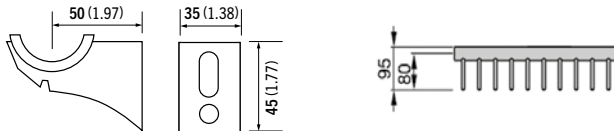

WARRANTY

MADE TO ORDER

DELIVERY WITHIN 14 WORKING DAYS

WHITE IN STOCK

WALL MOUNTING INFORMATION

All dimensions in mm. Inches in brackets.

Type	Back face to finished wall D		Connection centres from finished wall D1		Front face from finished wall D2	
	mm	inches	mm	inches	mm	inches
Slimline	35	1.38	50	1.97	130	5.12

FIXING POSITIONS

All dimensions in mm. Inches in brackets.

CONNECTIONS

Each radiator comes with 1/2" inlet connections as standard.

EN 442 CERTIFICATION DATA - CETIAT TESTED IN ACCORDANCE WITH BS EN 442

Type	Slimline	
Height	1800	2000
W/m at 75/65/20	2725	3050
n-coefficients	1.30	1.31
Heated surface area (m ² /m)	6.91	7.66
Weight (kg/m)	77.84	86.09
Water contents (l/m)	17.5	20.00
Wall to tap centre (mm)	50	50