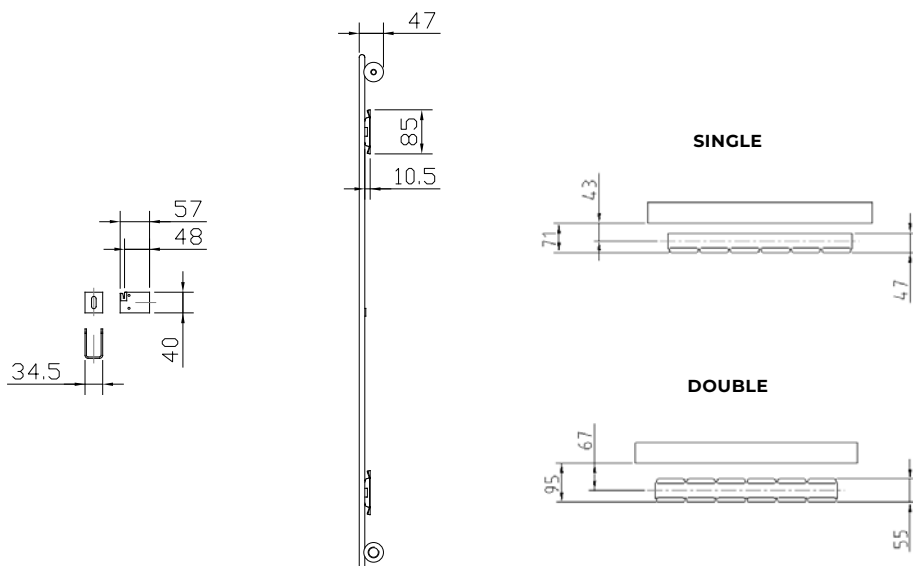

HOME

SERIES

Concord
Vertical

50 Δ t

(75/65/20°C)

SINGLE

DOUBLE

Height mm	Length mm	White UIN	Colour UIN	Heat output Watts	Heat output Btu/h	White UIN	Colour UIN	Heat output Watts	Heat output Btu/h
1800	444	448340h	448340hc	852	2,907	448640h	448640hc	1,254	4,279
	592	448341h	448341hc	1,136	3,876	448641h	448641hc	1,672	5,705
	740	448342h	448342hc	1,420	4,845	448642h	448642hc	2,090	7,131
2000	444	448343h	448343hc	942	3,214	448643h	448643hc	1,386	4,729
	592	448344h	448344hc	1,256	4,286	448644h	448644hc	1,848	6,306
	740	448345h	448345hc	1,570	5,357	448645h	448645hc	2,310	7,882

WARRANTY

MADE TO ORDER

DELIVERY WITHIN 14 WORKING DAYS

WHITE IN STOCK

WALL MOUNTING INFORMATION

All dimensions in mm & Inches.

Type	From back of radiator to wall		From wall to centre of connections		From front of radiator to wall	
	mm	inch	mm	inch	mm	inch
Single Vertical	24mm	0.98inch	43mm	1.69inch	71mm	2.80inch
Double Vertical	40mm	1.57inch	67mm	2.64inch	95mm	3.74inch

FIXING POSITIONS - SINGLE & DOUBLE

All dimensions in mm & Inches.

CONNECTIONS

Each radiator comes with 1/2" inlet connections as standard.

EN 442 CERTIFICATION DATA - CETIAT TESTED IN ACCORDANCE WITH BS EN 442

Type	Vertical Single		Vertical Double	
Height	1800	2000	1800	2000
W/m at 75/65/20	1919	2122	2824	3122
n-coefficients	1.31	1.31	1.32	1.32
Heated surface area (m ² /m)	3.99	4.40	7.73	8.56
Weight (kg/m)	41.45	45.66	79.41	87.84
Water contents (l/m)	14.19	15.68	15.00	16.49
Wall to tap centre (mm)	43	43	67	67