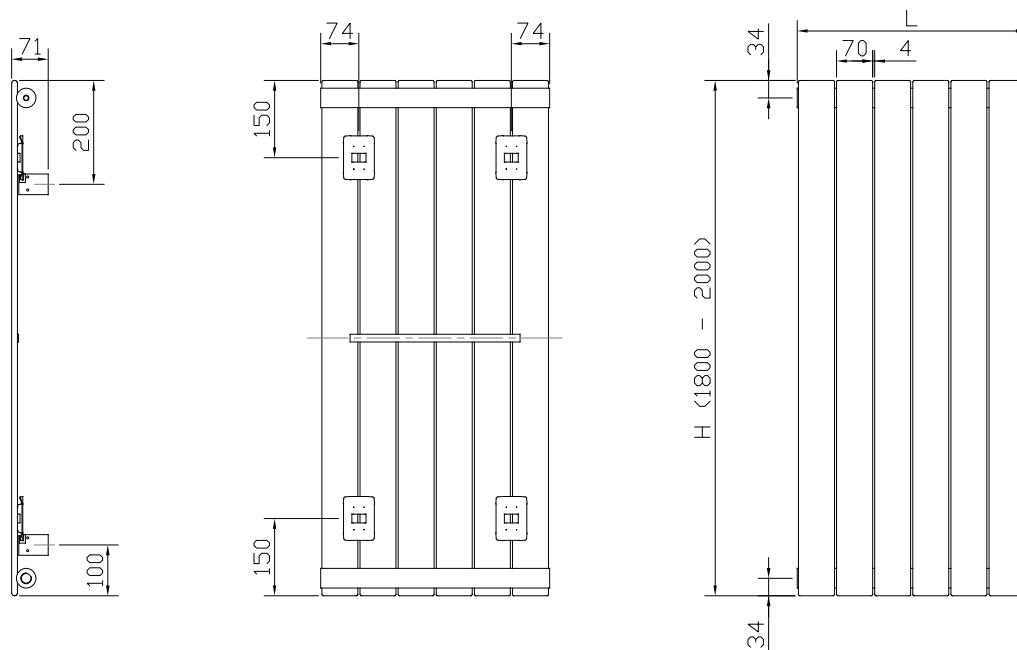

HOME

SERIES

Concord
Vertical

50 Δ t

(75/65/20°C)

SINGLE

DOUBLE

Height mm	Length mm	White UIN	Colour UIN	Heat output Watts	Heat output Btu/h	White UIN	Colour UIN	Heat output Watts	Heat output Btu/h
1800	444	448340h	448340hc	852	2,907	448640h	448640hc	1,254	4,279
	592	448341h	448341hc	1,136	3,876	448641h	448641hc	1,672	5,705
	740	448342h	448342hc	1,420	4,845	448642h	448642hc	2,090	7,131
2000	444	448343h	448343hc	942	3,214	448643h	448643hc	1,386	4,729
	592	448344h	448344hc	1,256	4,286	448644h	448644hc	1,848	6,306
	740	448345h	448345hc	1,570	5,357	448645h	448645hc	2,310	7,882

WARRANTY

MADE TO ORDER

DELIVERY WITHIN 14 WORKING DAYS

WHITE IN STOCK

WALL MOUNTING INFORMATION

All dimensions in mm & Inches.

Type	From back of radiator to wall		From wall to centre of connections		From front of radiator to wall	
	mm	inch	mm	inch	mm	inch
Single Vertical	24mm	0.98inch	43mm	1.69inch	71mm	2.80inch
Double Vertical	40mm	1.57inch	67mm	2.64inch	95mm	3.74inch

FIXING POSITIONS - SINGLE & DOUBLE

All dimensions in mm & Inches.

CONNECTIONS

Each radiator comes with 1/2" inlet connections as standard.

EN 442 CERTIFICATION DATA - CETIAT TESTED IN ACCORDANCE WITH BS EN 442

Type	Vertical Single		Vertical Double	
Height	1800	2000	1800	2000
W/m at 75/65/20	1919	2122	2824	3122
n-coefficients	1.31	1.31	1.32	1.32
Heated surface area (m ² /m)	3.99	4.40	7.73	8.56
Weight (kg/m)	41.45	45.66	79.41	87.84
Water contents (l/m)	14.19	15.68	15.00	16.49
Wall to tap centre (mm)	43	43	67	67